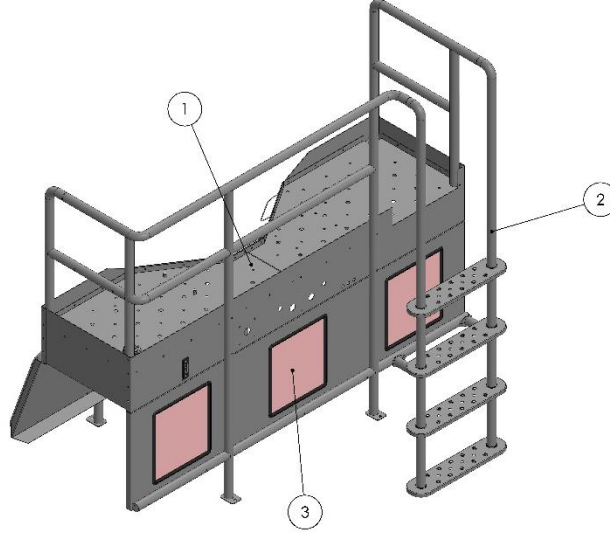

# Body

PRODUCT NUMBER	PRODUCT CODE	DESCRIPTION	QUANTITY	PRICE(N/\$)
1	VFM14110001	Body	1	
2	VFM14110002	Loadcell-Body Connecting Piece	4	
3	VFM14110003	Discharge Door	2	
4	VFM14110004	Feed Overflow Ring	1	
5	VFM14110005	Hydraulic Cylinder	2	

# Platform

PRODUCT NUMBER	PRODUCT CODE	DESCRIPTION	QUANTITY	PRICE(N/\$)
1	VFM14140001	Ladder Handrail	1	
2	VFM14140002	Sight Glass	3	
3	VFM14140003	Ladder	1	