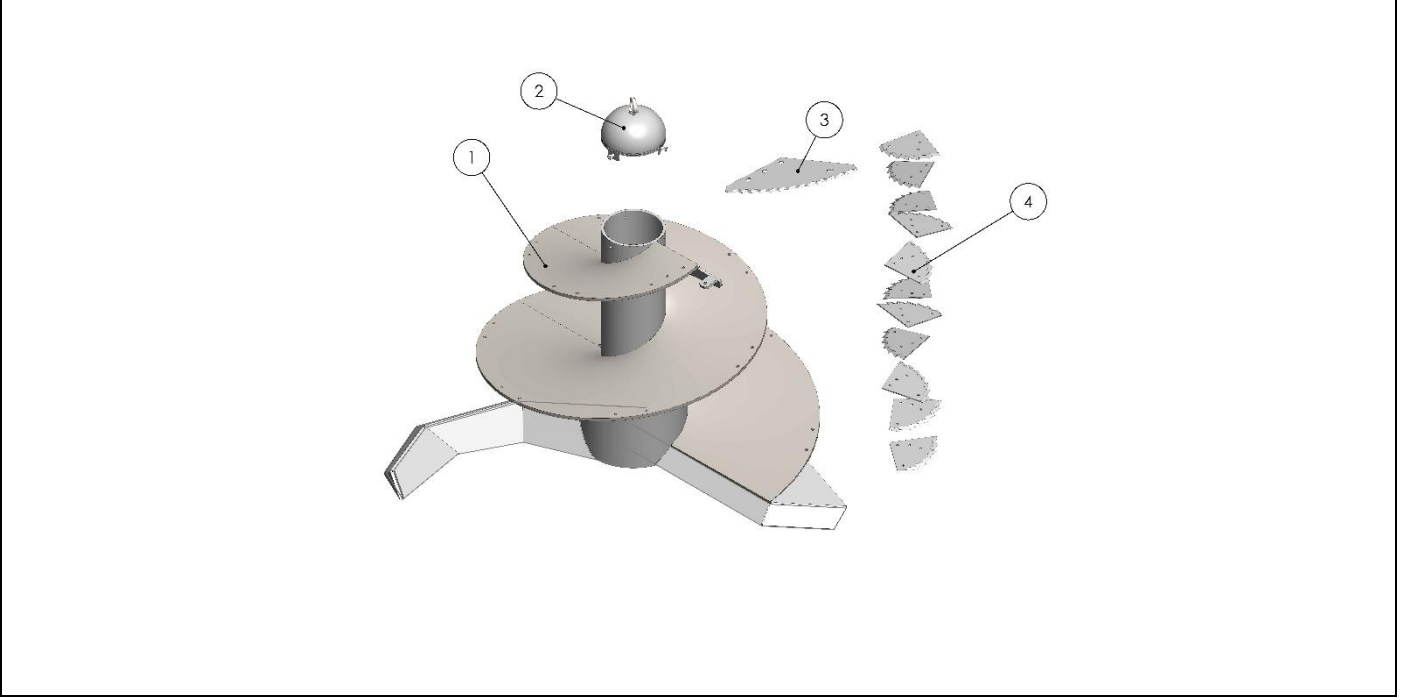

Auger

PRODUCT NUMBER	PRODUCT CODE	DESCRIPTION	QUANTITY	PRICE(N/$)
1	VFM14120001	Auger	2	
2	VFM14120002	Auger Cap	2	
3	VFM14120003	Big Blade	2	
4	VFM14120004	Blade	22