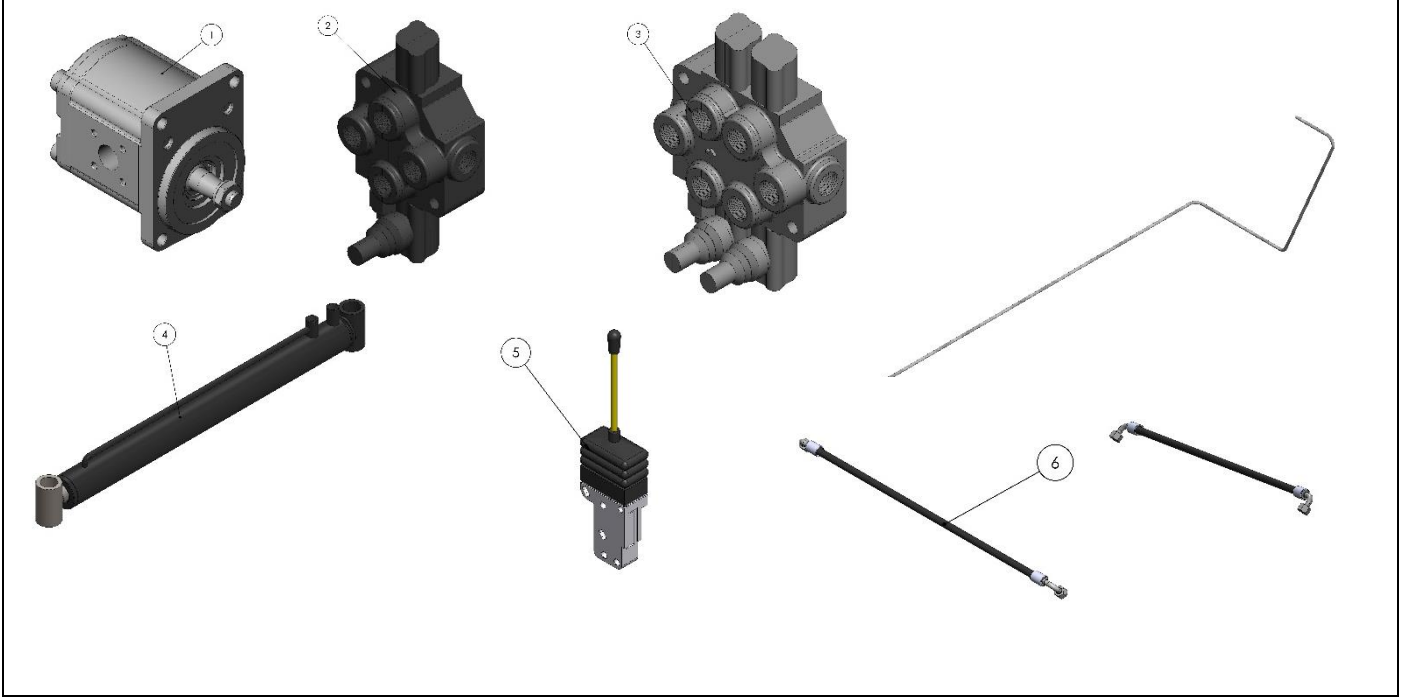

Hydraulic & Other Equipment

PRODUCT NUMBER	PRODUCT CODE	DESCRIPTION	QUANTITY	PRICE(N/$)
1	VFM14190001	Hydraulic Pump	1	
2	VFM14190002	Control Valve 1	1	
3	VFM14190003	Control Valve 2	1	
4	VFM14190004	Hydraulic Cylinder (Cover)	1	
5	VFM14190005	Control System from Tractor (Mechanic)	1	
6	VFM14190006	Hydraulic Hose Set	1