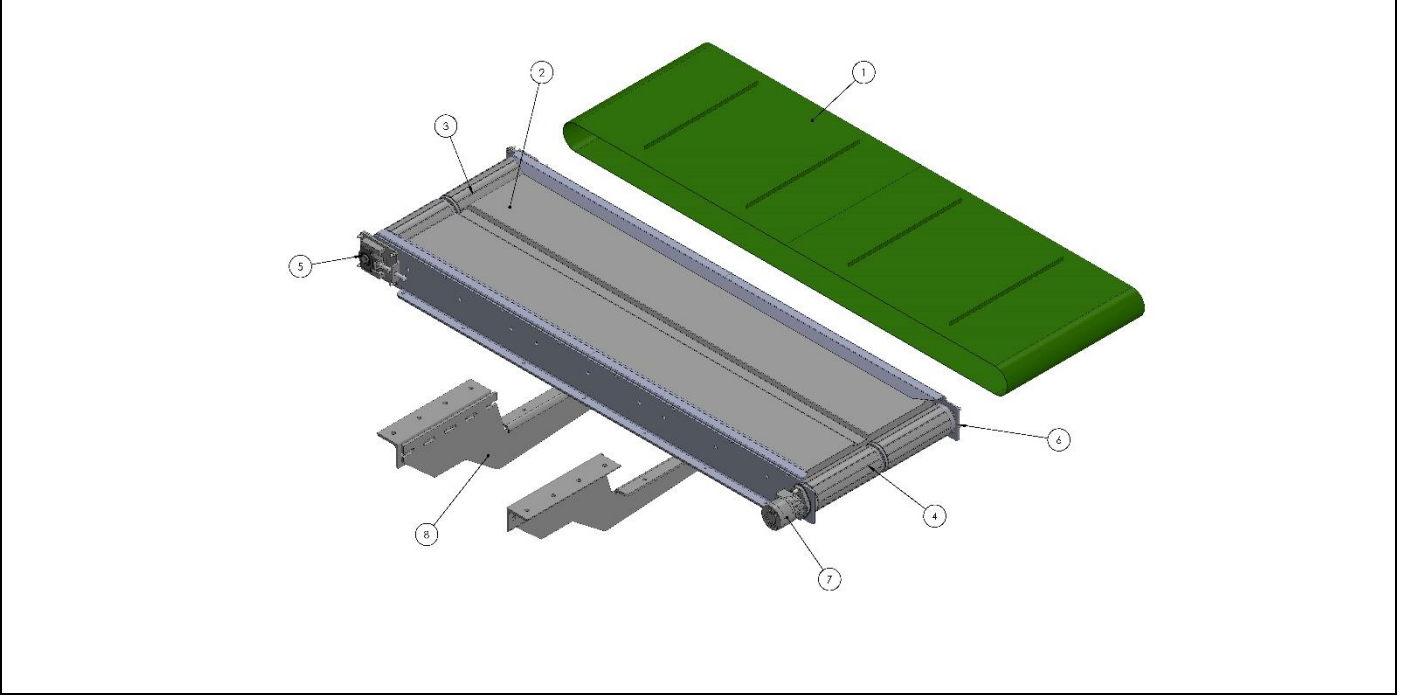

Conveyor

PRODUCT NUMBER	PRODUCT CODE	DESCRIPTION	QUANTITY	PRICE(N/$)
1	VFM14170001	Conveyor Belt	1	
2	VFM14170002	Conveyor Main Frame	1	
3	VFM14170003	Conveyor Roll	1	
4	VFM14170004	Conveyor Roll	1	
5	VFM14170005	UCT 205	1	
6	VFM14170006	UCF 205	2	
7	VFM14170007	Hydromotor	1	
8	VFM14170008	Conveyor-Main Body Connecting Piece	1