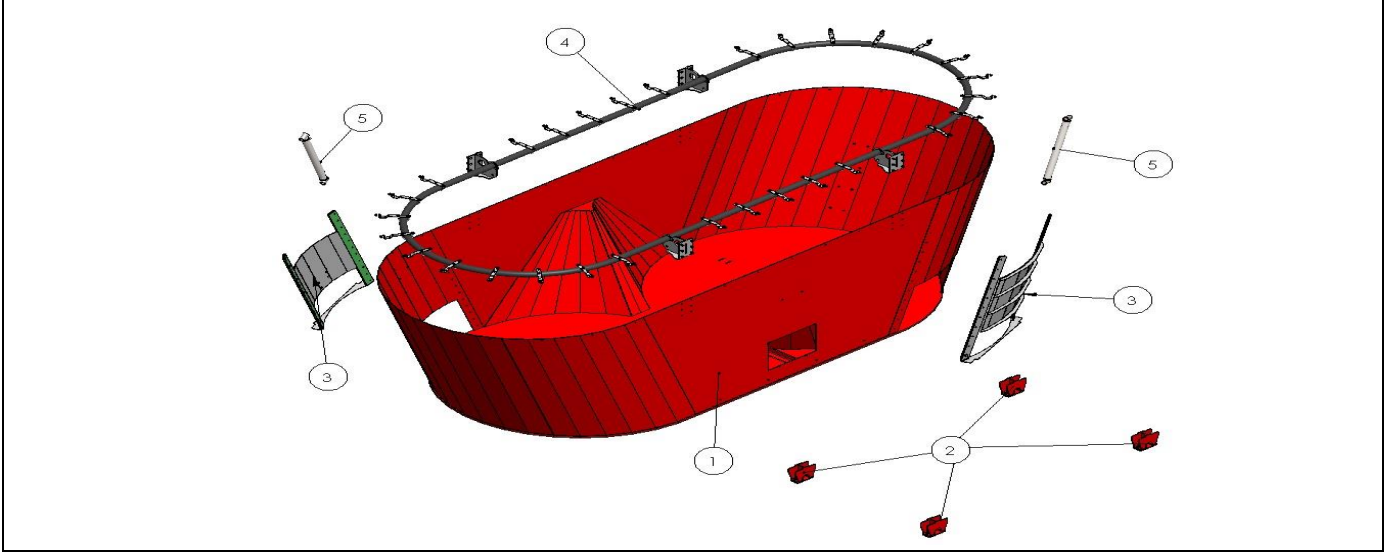

**14 m<sup>3</sup> DOUBLE AUGER FEED VERTICAL MIXER**  
**SPARE PARTS LIST**

# Chassis & Tow Bar Group

PRODUCT NUMBER	PRODUCT CODE	DESCRIPTION	QUANTITY	PRICE(N/\$)
1	VFM14100001	Chassis	1	
2	VFM14100002	Tow Bar	1	
3	VFM14100003	Axle	1	
4	VFM14100004	Tire 245/70R - 17	4	
5	VFM14100005	Rim	4	
6	VFM14100006	Loadcell	4	
7	VFM14100007	Lever Jack	1	

# Body

PRODUCT NUMBER	PRODUCT CODE	DESCRIPTION	QUANTITY	PRICE(N/\$)
1	VFM14110001	Body	1	
2	VFM14110002	Loadcell-Body Connecting Piece	4	
3	VFM14110003	Discharge Door	2	
4	VFM14110004	Feed Overflow Ring	1	
5	VFM14110005	Hydraulic Cylinder	2	