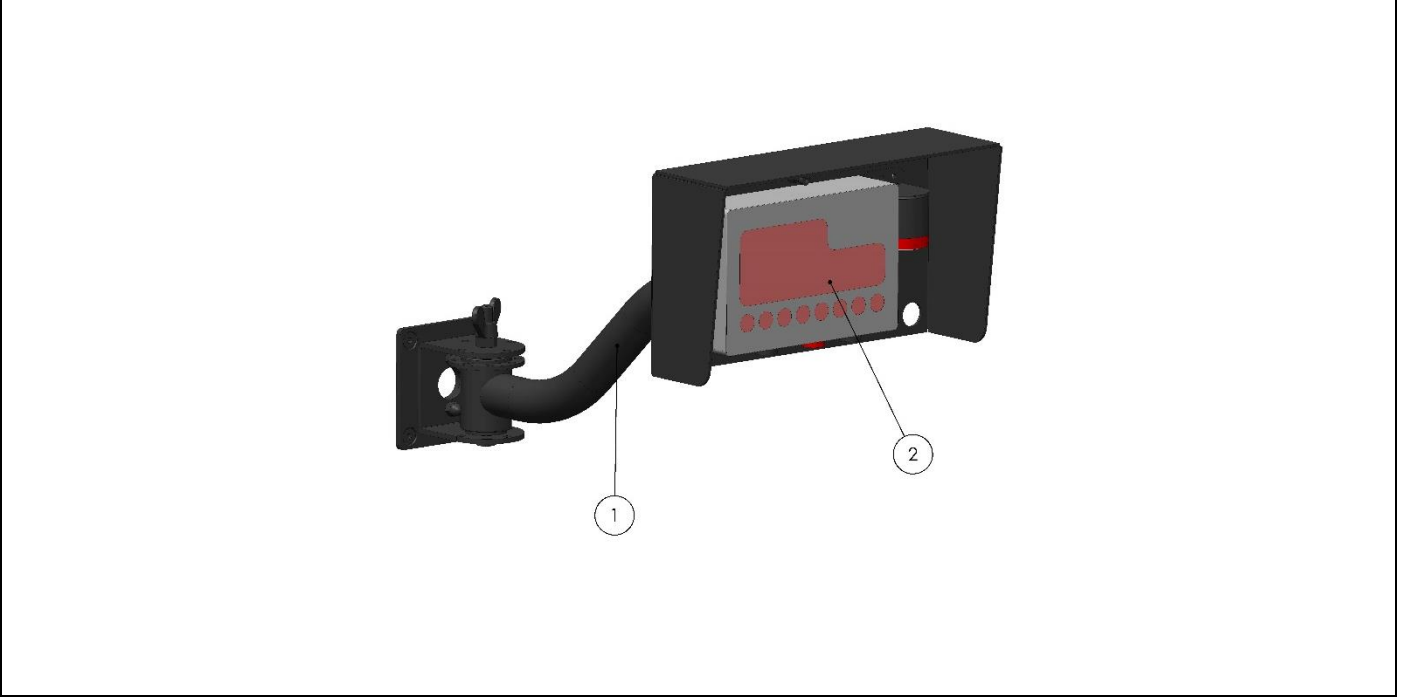

Weighing and Batching Systems

PRODUCT NUMBER	PRODUCT CODE	DESCRIPTION	QUANTITY	PRICE(N/$)
1	VFM14160001	Weight Systems	1	
2	VFM14160002	Weighting Scale	1