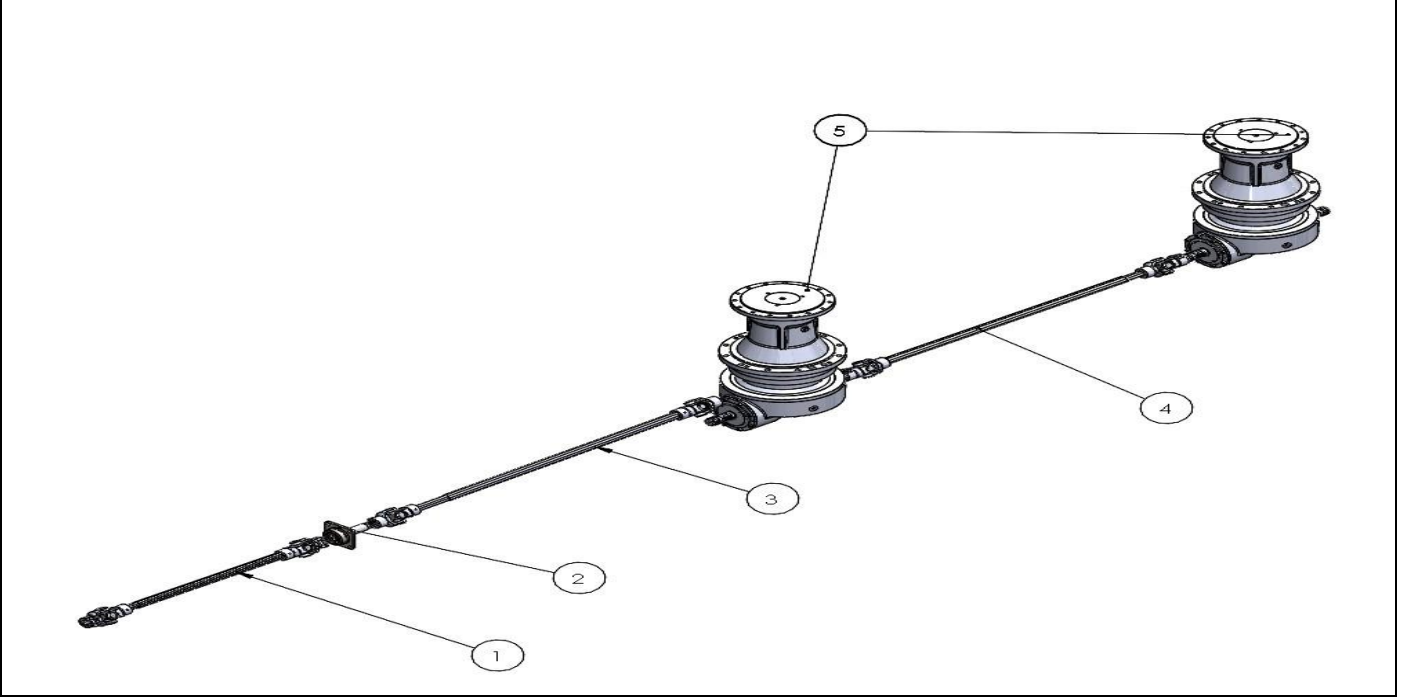

Drives & Shafts

PRODUCT NUMBER	PRODUCT CODE	DESCRIPTION	QUANTITY	PRICE(N/$)
1	VFM14180001	PTO Shaft	1	
2	VFM14180002	Transfer Riser	1	
3	VFM14180003	Secondary Shaft	1	
4	VFM14180004	Third Shaft	2	
5	VFM14180004	Vertical Feed Mixer Drive	1