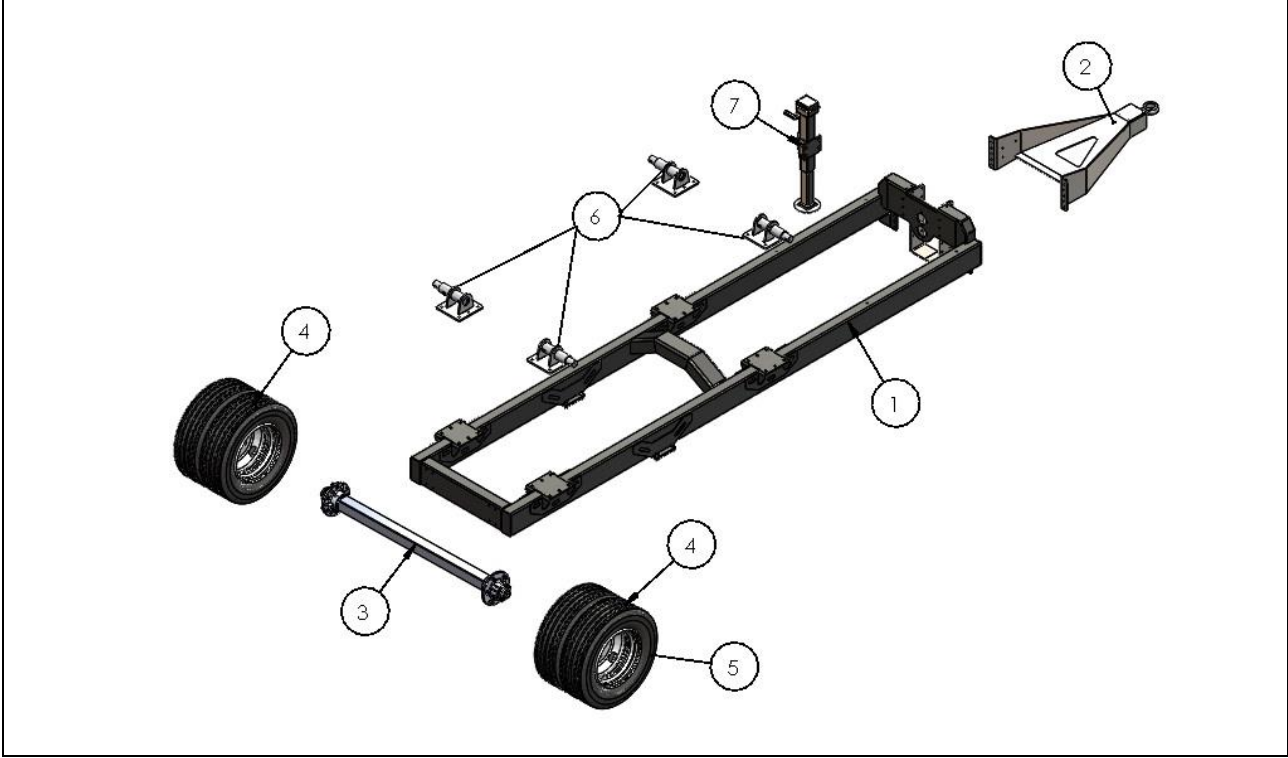

**14 m<sup>3</sup> DOUBLE AUGER FEED VERTICAL MIXER**  
**SPARE PARTS LIST**

# Chassis & Tow Bar Group

PRODUCT NUMBER	PRODUCT CODE	DESCRIPTION	QUANTITY	PRICE(N/\$)
1	VFM14100001	Chassis	1	
2	VFM14100002	Tow Bar	1	
3	VFM14100003	Axle	1	
4	VFM14100004	Tire 245/70R - 17	4	
5	VFM14100005	Rim	4	
6	VFM14100006	Loadcell	4	
7	VFM14100007	Lever Jack	1	

# Body

PRODUCT NUMBER	PRODUCT CODE	DESCRIPTION	QUANTITY	PRICE(N/\$)
1	VFM14110001	Body	1	
2	VFM14110002	Loadcell-Body Connecting Piece	4	
3	VFM14110003	Discharge Door	2	
4	VFM14110004	Feed Overflow Ring	1	
5	VFM14110005	Hydraulic Cylinder	2	