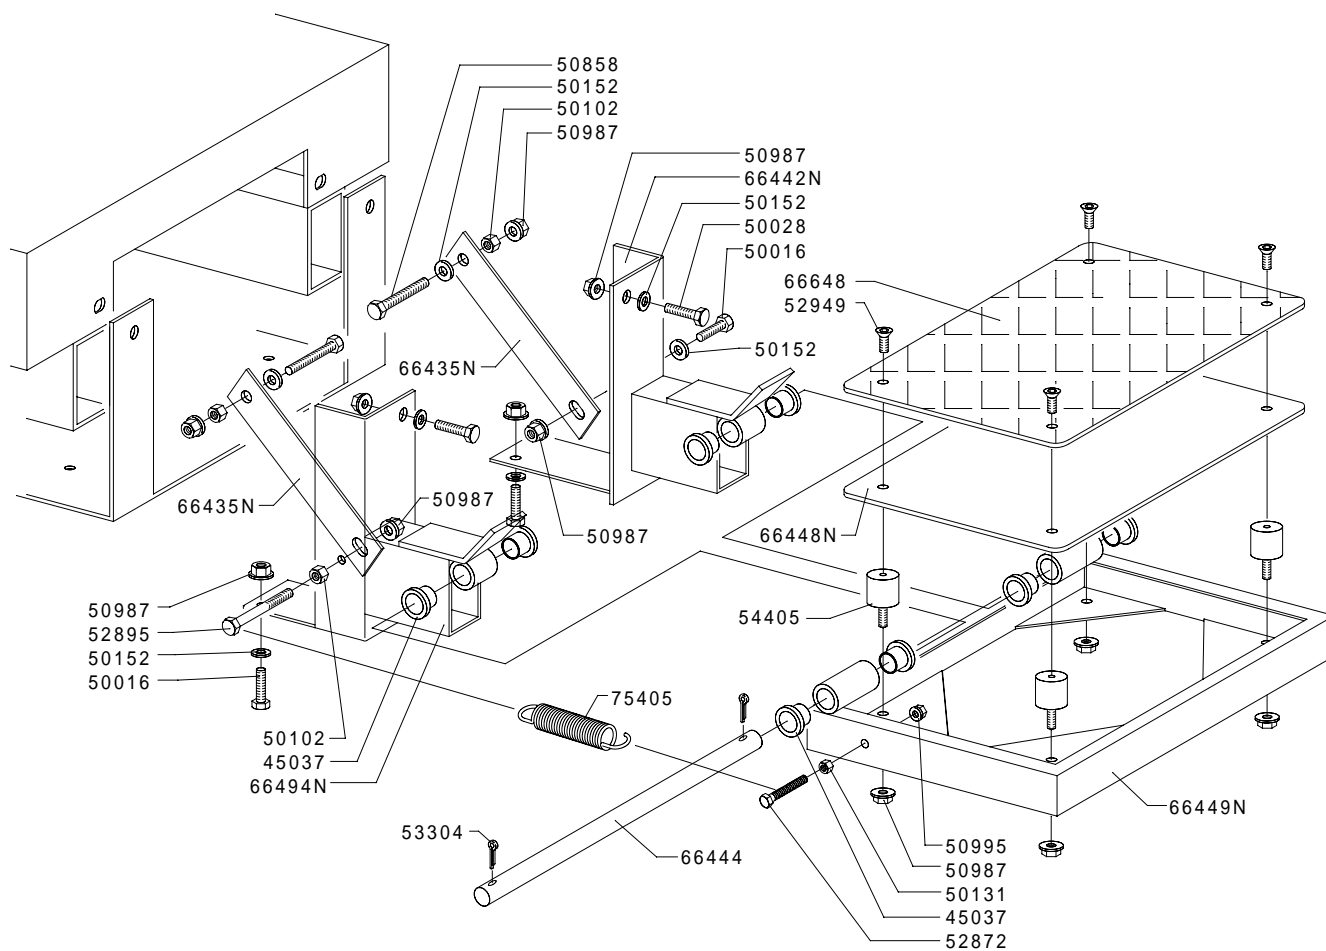

Grillo

DUMPER 507

SHOCK-ABSORBED OPERATOR BOARD

PEDANA OPERATORE
GEFEDERTES OPERATOR FUSSBRETT
MARCHEPIED AMORTI
TARIMA OPERADOR AMORTIGUADA

66774