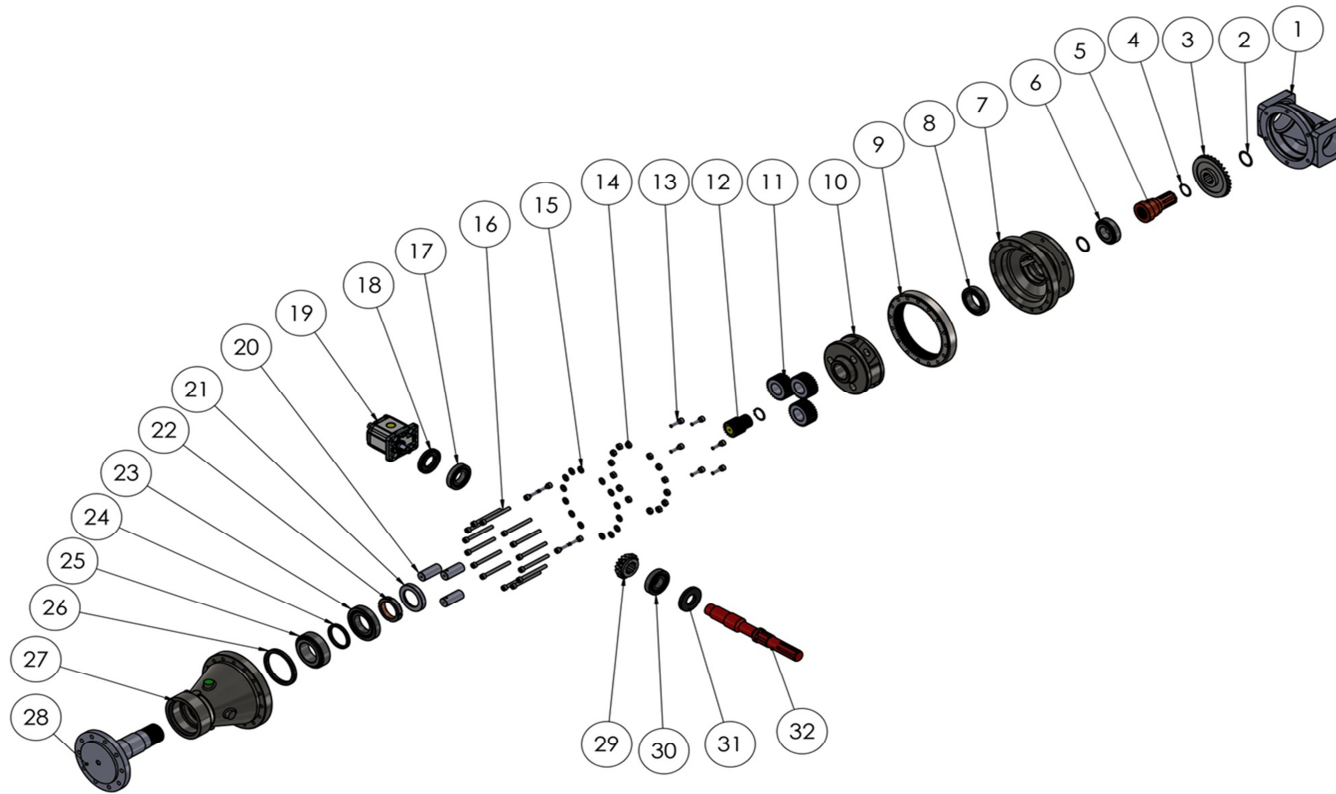

Product Code: 4040200

TRANSMISSION

Model: 2MYK-DÇ/2019

Product Code: 4040200

TRANSMISSION

Model: 2MYK-DÇ/2019

Picture Code	Track Code	Track Name	Piece	Dealer Buy (Piece/Dolar)	Picture Code	Track Code	Track Name	Piece	Dealer Buy (Piece/Dolar)
1	Y3140061	Input Transmission Body	1	$59,5	17	Y3140077	30208 Taper Roller Bearing	1	$7,6
2	Y3140062	Bearing Washer Ø 40 x 50	2	$0,1	18	Y3140002	80x40x10 Felt	1	$2,4
3	Y3140063	4M Z31 Bevel Gear	1	$56,6	19	Y3140079	Hydraulic Engine	1	$82,6
4	Y3140008	DIN 471 Ø 40 X 2 Circlip	2	$0,4	20	Y3140080	Planetary Body Gear Shaft	3	$9,9
5	Y3140065	Z8 Channel Gear Transfer Shaft	1	$42,5	21	Y3140081	Bearing Spacer 58x90x14	1	$1,4
6	Y3140066	32208 Bearing	1	$6,1	22	Y3140082	M60x2 Bearing Nut	1	$1,4
7	Y3140067	Planet Spacer	1	$76,8	23	Y3140083	30212 Bearing	1	$24,5
8	Y3140068	32011 Bearing	1	$28,3	24	Y3140084	80x65x8 Felt	1	$3,3
9	Y3140069	Z75 Circle Gear	1	$188,8	25	Y3140085	33113 Bearing	1	$21,2
10	Y3140070	Planet Body	1	$43,4	26	Y3140086	100x120x10 Felt	1	$4,7
11	Y3140071	Z28 Planetary Gear	3	$26,9	27	Y3140087	Planet Upper Body	1	$91,7
12	Y3140072	Z18 - Z20 Short Gear	1	$35,4	28	Y3140088	Z27-2 Modules Perforated Axle Shaft	1	$200,6
13	Y3140073	M10X30 Imbus Bolt	6	$0,1	29	Y3140089	Z16 Yk. Gearbox Gear	1	$30,7
14	Y3140074	M10 Nut	14	$0,1	30	Y3140090	30307 Bearing	1	$7,6
15	Y3120043	M10 Washer	14	$0,1	31	Y3140091	35 x 80 x 10 Felt	1	$2,8
16	Y3140043	M10x100 Imbus Bolt	14	$0,6	32	Y3140092	Z8 Ducted Transfer Shaft Long	1	$61,4