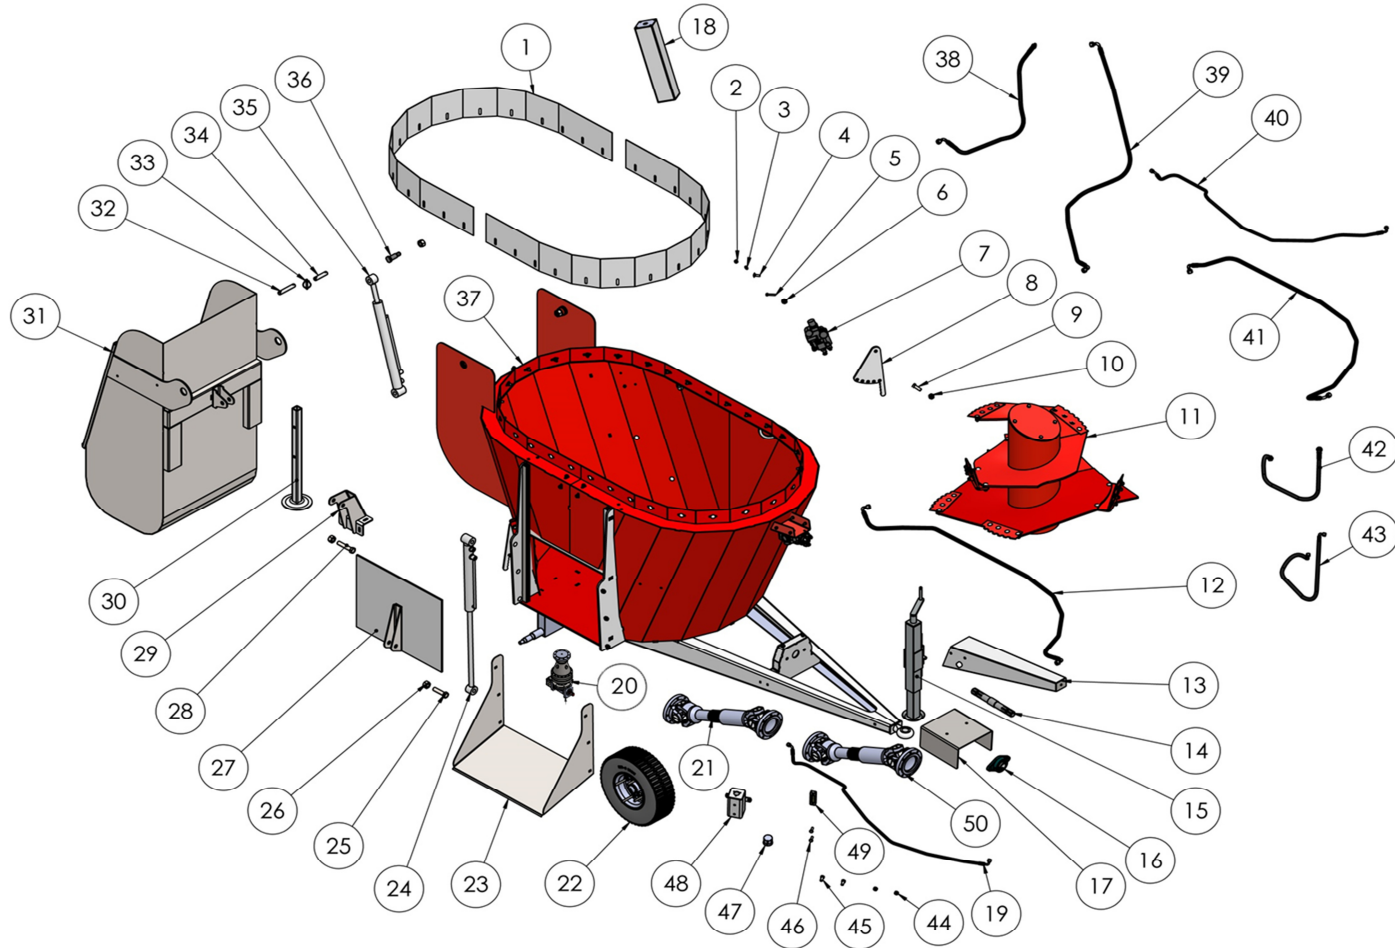

Product Code: 4040200

BODY INSTALLATION

Model: 2MYK-DÇ/2019

Product Code: 4040200

BODY INSTALLATION

Model: 2MYK-DÇ/2019

Picture Code	Track Code	Track Name	Piece	Dealer Buy (Piece/Dolar)	Picture Code	Track Code	Track Name	Piece	Dealer Buy (Piece/Dolar)
1	Y3120092	2m3 Towed Top Addition Plate	2	$21,4	26	Y3120056	M20 Nut	2	$0,4
2	Y3120042	M10 Fiber Nut	70	$0,1	27	Y3120111	2m3 Towed Door	1	$61,9
3	Y3120043	M10 Washer	70	$0,1	28	Y3120059	M20X100 Bolt	1	$1,3
4	Y3120044	M10x30 Dished Head Bolt	70	$0,2	29	Y3120112	2m3 Towed Cover Piston Connection	1	$10,8
5	Y3120094	M8X45 Bolt	2	$0,1	30	Y3120113	2m3 Towed Rear Support	1	$11,7
6	Y3120095	M8 Nut	2	$0,1	31	Y3120114	2m3 Towed Bucket	1	$256,1
7	Y3120096	Single Hydraulic Control Arm	2	$66,1	32	Y3120115	2m3 Towed Piston Connecting Pin	1	$0,7
8	Y3120049	Fixed Blade	2	$10,6	33	Y3120116	2m3 Towed Side Pin	4	$0,1
9	Y3120051	M14X40 Bolt	4	$0,5	34	Y3120117	2m3 Towed Piston Connecting Pin	1	$0,6
10	Y3120098	M14 Nut	4	$0,1	35	Y3120118	2m3 Towed Bucket Piston	1	$159,3
11	Y3120099	2m3 Towed Coil	1	$495,6	36	Y3120119	2m3 Towed Bucket Perno	1	$1,8
12	Y3120082	1/2 Hydraulic Hose 1000mm Nuts 3/4 16 Teeth	1	$16,5	37	Y3120120	2m3 Towed Body	1	$1.041,8
13	Y3120100	2m3 Towed Panel Sheet	1	$11,4	38	Y3120081	5/16 Hydraulic Hose 1100mm Nuts 5/8 18 Teeth	2	$18,9
14	Y3120101	2m3 Towed Transfer Shaft	1	$8,3	39	Y3120121	5/16 Hydraulic Hose 1500mm Nuts 5/8 18 Teeth	1	$19,8
15	Y3120102	2m3 Towed Jack	1	$28,3	40	Y3120045	5/16 Hydraulic Hose 2100mm Nuts 5/8 18 Teeth	1	$28,3
16	Y3120103	2m3 Towed UCF 207 Bearing Bearing	1	$12,7	41	Y3120048	5/16 Hydraulic Hose 2500mm Nuts 5/8 18 Teeth	1	$36,8
17	Y3120104	2m3 Towed Shaft Connection Top Plate	1	$13,2	42	Y3120084	1/4 Hydraulic Hose 1120mm Nuts 3 / 8-18 Thread (Straight-Straight)	1	$17,9
18	Y3120105	Oil Tank	1	$13,8	43	Y3120085	1/4 Hydraulic Hose 1120mm Nuts 3 / 8-18 Thread (90°-90°)	1	$18,9
19	Y3120083	1/4 Hydraulic Hose 1500mm Nuts 5/8 18 Teeth	2	$19,8	44	Y3140074	M10 Nut	2	$0,1
20	Y3120106	2m3 Towed Gearbox	1	$472,0	45	Y3120091	M10x25 Bolt	2	$0,2
21	Y3120107	2m3 Towed Shaft	1	$132,2	46	Y3120089	M10x30 Bolt	2	$0,2
22	Y3120108	2m3 Towed Wheel	2	$265,5	47	Y3120087	1/2 "Filter Tank Cap	1	$6,6
23	Y3120109	2m3 Towed Feed Output Sheet	1	$30,8	48	Y3120086	Transmission Fluid Indicator Tank	1	$13,8
24	Y3120110	2m3 Towed Cover Piston	1	$177,0	49	Y3120088	Temperature And Level Indicator	1	$7,1
25	Y3120055	M20X80 Bolt	1	$1,1	50	Y3120122	2m3 Towed Intermediate Shaft	1	$132,2