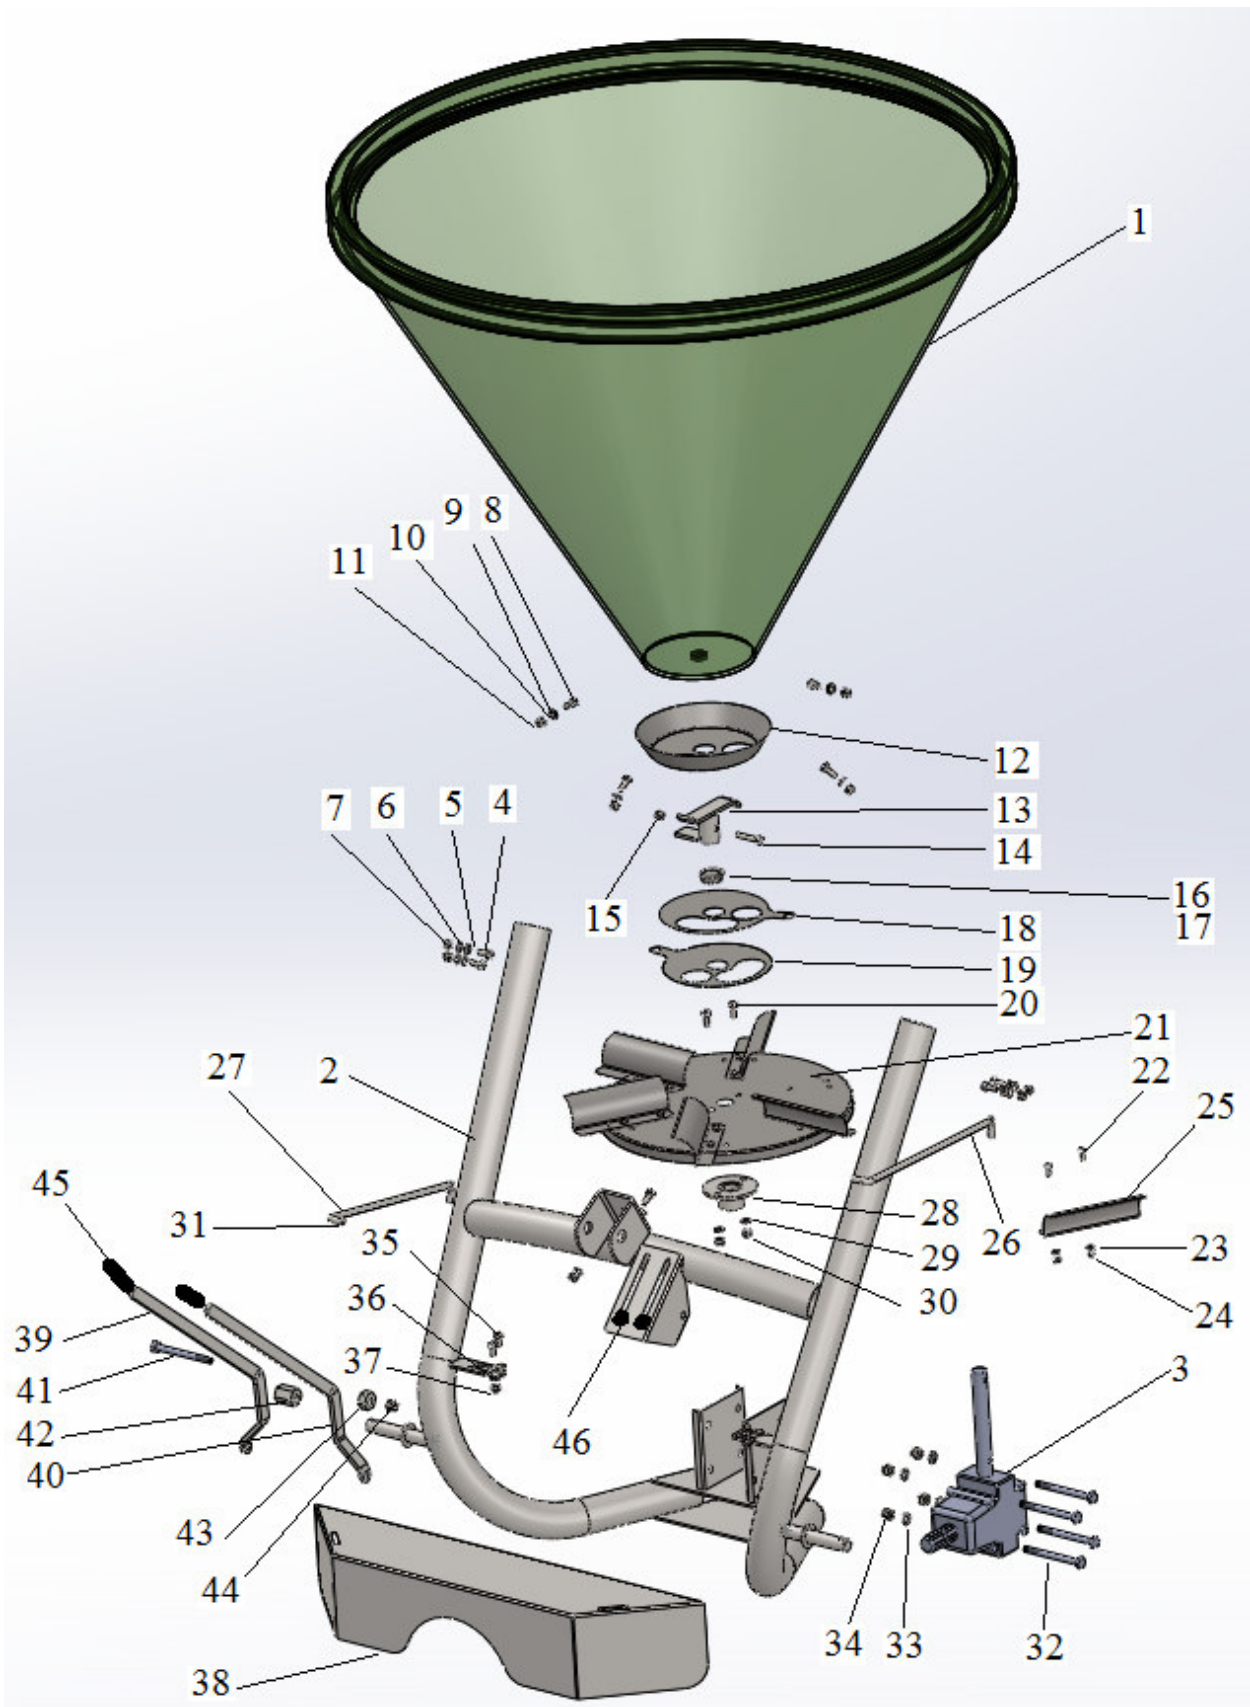

NARDI

MACCHINE AGRICOLE 06017 SELCI LAMA PERUGIA (ITALIA)

CATALOGO PARTI DI RICAMBIO

SPARE PARTS LIST

Fertilizer spreader Series SP

Pos.	Qty.	Name	Note
1	1	Box	
2	1	Chasis	
3	1	Reducer	
4	5	M10x30 Bolt	
5	5	D10 Plain washer	
6	5	D10 Secure washer	
7	5	M10 Nut	
8	4	M10x25 Bolt	Only for plastic box
9	4	D10 Plain washer	Only for plastic box
10	4	D10 Secure washer	Only for plastic box
11	4	M10 Nut	Only for plastic box
12	1	Bottom of the box	Only for plastic box
13	1	Mixer	
14	1	M8 Secure nut	
15	1	M8x45 Bolt	
16	1	Cocoon	
17	1	Seeger ring D32	
18	1	Plate for setup of leaking 1	
19	1	Plate for setup of leaking 2	
20	2	M8x20 Bolt	
21	1	Main spreading plate	
22	12	M6x16 Bolt	
23	12	D6 Plain washer	
24	12	M6 Secure nut	
25	6	Spreading vane	
26	1	Pulley 1	
27	1	Pulley 2	
28	1	Flange	
29	2	D8 Plain washer	
30	2	M8 Secure nut	
31	4	Safety pin 3mm	
32	4	M10x110 Bolt	
33	4	D10 Plain washer	
34	4	M10 Secure nut	
35	4	M8x20 Bolt	
36	4	D8 Plain washer	
37	4	M8 Secure nut	
38	1	Front protection	
39	1	Setup lever 1	
40	1	Setup lever 2	
41	1	M10x90 Bolt	
42	1	Hexagon distancer longer	
43	1	Hexagon distancer shorter	
44	1	M10 Secure nut	
45	2	Rubber handle	
46	2	Setup bolt	