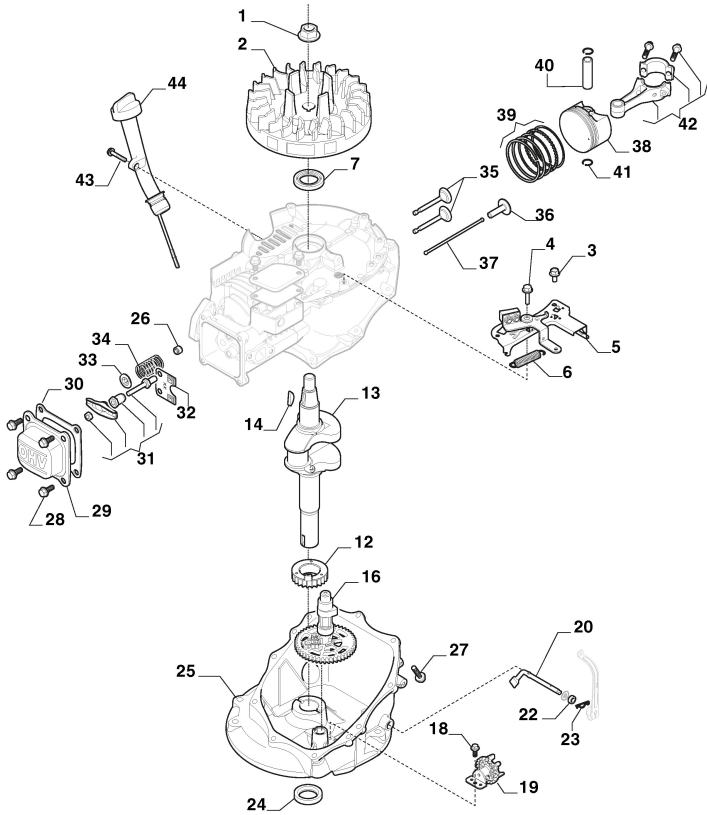

Engine - Piston, Crankshaft

Ref.nr.	Qty	Item number	Description	Notes	From	Up to
1	1	118550336/0	Nut			
2	1	118550905/0	Flywheel Ass.Y			
3	1	118551277/0	Bolt			
4	1	112791500/0	Screw			
5	1	118552643/0	Flywheel Brake/Stop Switch Assy			
6	1	118551522/0	Spring			
7	1	118550300/0	Oil Seal			
12	1	118552533/0	Bevel gear			
13	1	118552583/0	Crankshaft			
14	1	118550288/0	Woodruff Key			
16	1	118551448/0	Camshaft Assy			
18	1	112789000/0	Screw			
19	1	118551460/0	Speed Governor Assy			
20	1	118552541/0	Shaft, Governor Arm			
22	1	118550935/0	Oil Seal			
23	1	118550856/0	Cotter Pin			
24	1	118552654/0	Oil Seal			
25	1	118552569/0	Crankcase			
26	2	118551117/0	Seal			
27	10	112791500/0	Screw			
28	4	118552647/0	Screw			
29	1	118552577/0	Cover Comp., Head			
30	1	118550892/0	Packing Head Cover			
31	2	118550893/0	Valve Arm Set			
32	1	118552593/0	Plate			
33	2	118550895/0	Retainer			
34	2	118550896/0	Spring			
35	1	118550910/0	Valve Assy, Intake + Exhaust			
36	2	118551449/0	Valve Lifter			
37	2	118551251/0	Push Rod			
38	1	118552551/0	Piston			
39	1	118552553/0	Piston, Ring Set			
40	1	118550915/0	Piston Pin			
41	2	118550914/0	Washer, Piston Pin			
42	1	118551446/0	Connecting Rod Assy			
43	1	112791500/0	Screw			
44	1	118551444/0	Oil Filler Assy