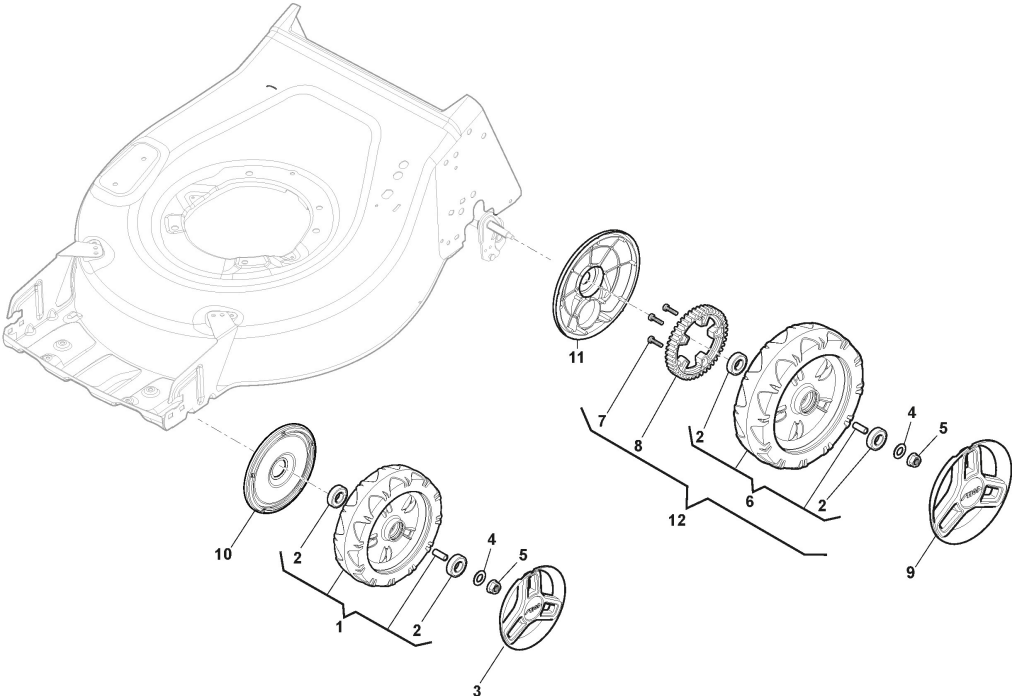

Wheel and Hub Cap

Ref.nr.	Qty	Item number	Description	Notes	From	Up to
1	2	381007416/2	Wheel Ø 200	Only bearings NOT bushings		To S/N
1	2	381007416/3	Wheel Ø 200	Only bearings NOT bushings	From S/N	19JA2WBH 009252
2	8	119216035/0	Bearing			
3	2	322110744/0	Hub Cap Grey			
4	4	112521350/0	Washer			
5	4	112155000/0	Nut			
6	2	381007417/3	Wheel Ø 280	Only bearings NOT bushings		
7	6	112728706/0	Screw			
8	2	322120115/0	Wheels Crown	Only for Self Propelled Models		
9	2	322110746/0	Hub Cap Grey			
10	2	322600145/0	Protection, Wheel	As Optional		
11	2	322600240/0	Protection, Wheel	Only for Self Propelled Models		
12	2	381007472/2	Wheel	Only bearings NOT bushings