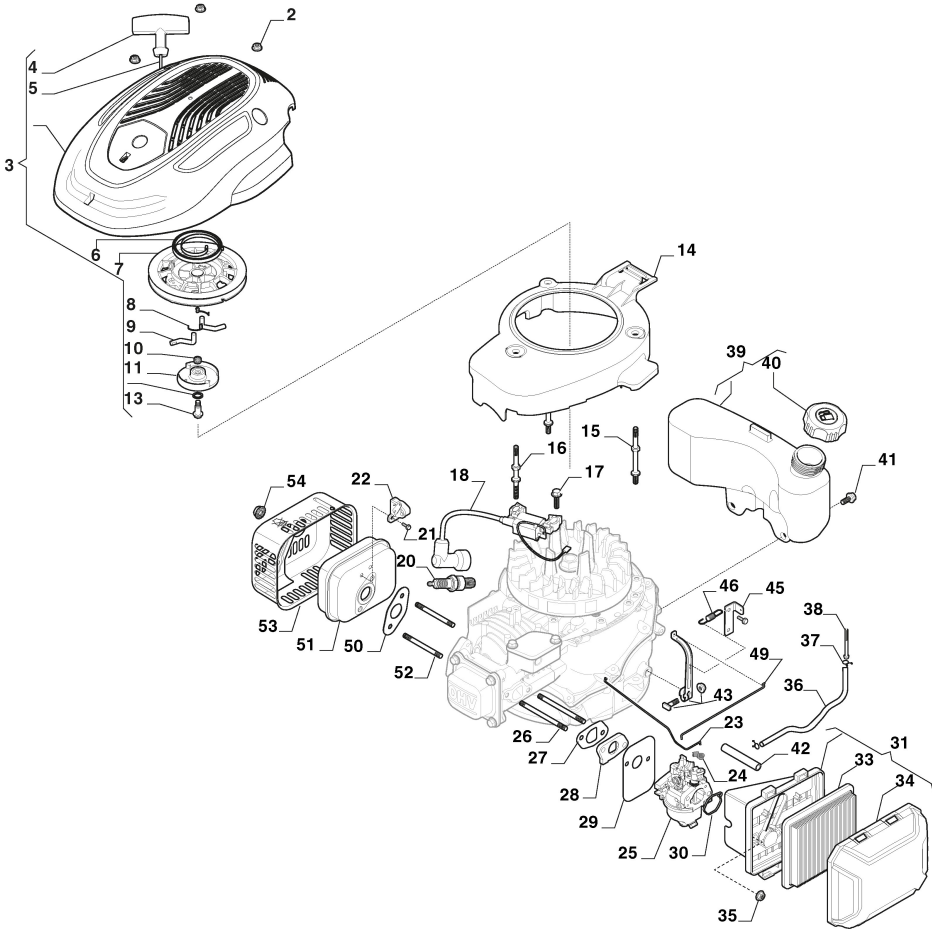

Engine - Carburettor, Tank

Ref.nr.	Qty	Item number	Description	Notes	From	Up to
2	3	112292102/0	Nut			
3	1	118551468/0	Starter Assy			
4	1	118551619/0	Starter Handle			
5	1	118550779/0	Starting Rope			
6	1	118551621/0	Starter Spring			
7	1	118551620/0	Starter Pulley			
8	2	118551626/0	Spring			
9	2	118551622/0	Ratchet, Starter			
10	1	118551625/0	Spring			
11	1	118551623/0	Cover			
13	1	118551624/0	Stud			
14	1	118551788/0	Blower Housing			
15	2	118550907/0	Pin			
16	1	118550906/0	Pin			
17	1	112791500/0	Screw			
18	1	118551474/0	Electronic Coil			
20	1	1111-9206-01	Spark Plug (Rc12Yc)			
21	2	112789000/0	Screw			
22	1	118551456/0	Choke Control			
23	1	118551459/0	Control Rod			
24	1	118551352/0	Retainer			
25	1	118552610/0	Carburettor			
26	2	118552545/0	Stud Bolt			
27	1	118550929/0	Gasket			
28	1	118552513/0	Insulator, Carburettor			
29	1	118550927/0	Gasket			
30	1	118551124/0	Gasket			
31	1	118551462/0	Air Cleaner Assy			
33	1	118550257/0	Air Filter			
34	1	118551463/0	Air Cleaner Cover			
35	2	112292102/0	Nut			
36	1	118551480/1	Fuel Pipe			
37	2	118550918/0	Pipe Clip			
38	1	118550314/0	Fuel Filter			
39	1	118551453/0	Tank			
40	1	118550943/1	Fuel Cap			
41	2	112791400/0	Screw			
42	1	118551479/0	Breather Fuel Pipe			
43	1	118550933/0	Arm Governor			
45	1	118552542/0	Bracket			
46	1	118551458/0	Spring			
49	1	118551457/0	Governor Link			
50	1	118550898/0	Gasket, Muffler			
51	1	118551465/0	Muffler			
52	2	118552544/0	Stud Bolt			
53	1	118551466/0	Muffler Guard			
54	2	118550806/0	Nut