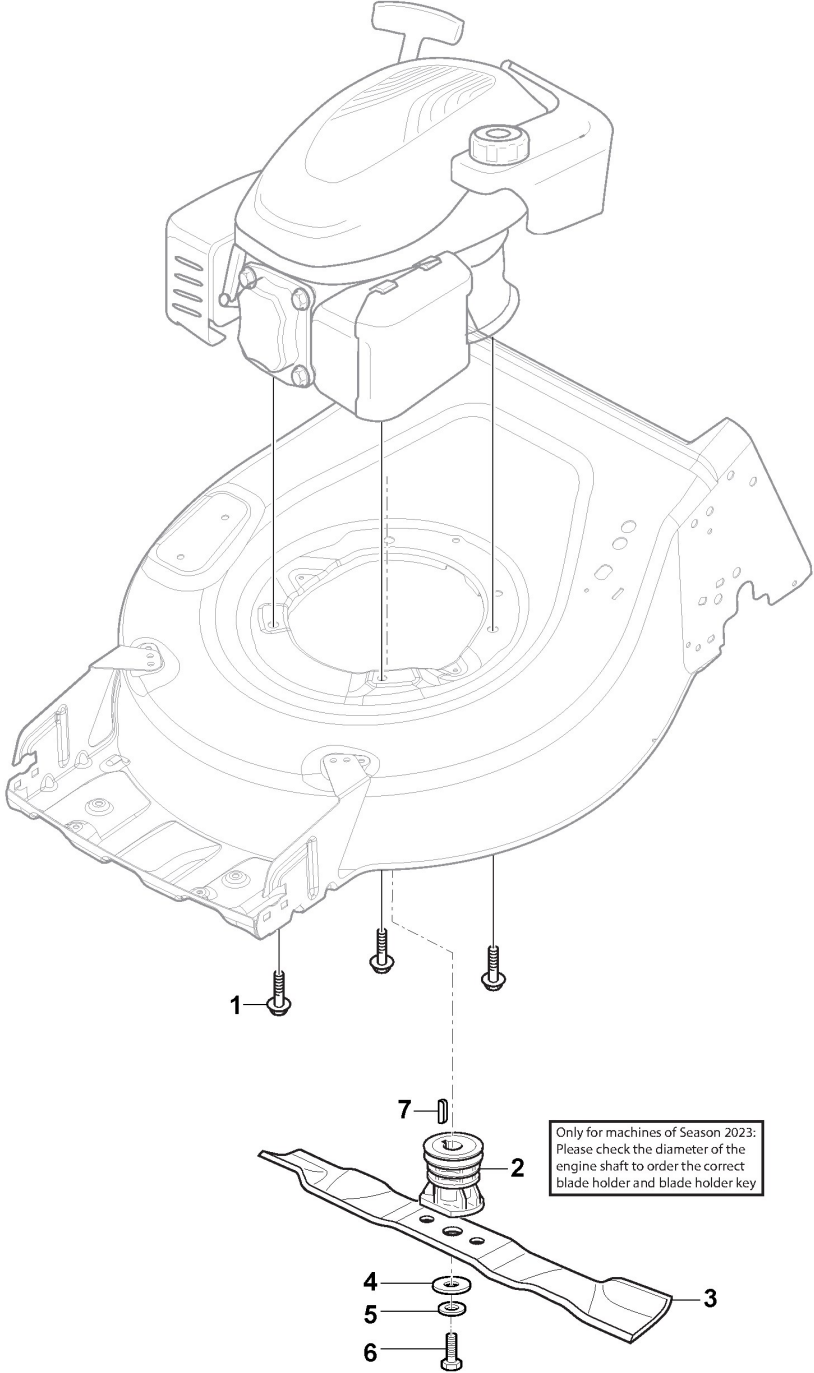

Only for machines of Season 2023:
Please check the diameter of the
engine shaft to order the correct
blade holder and blade holder key

Blade

Ref.nr.	Qty	Item number	Description	Notes	From	Up to
1	3	112735108/1	Screw			
2	1	1111-9120-01	Blade Holder (Ø 22.2)	Stiga Packed into 122465607/4		
2	1	1111-9180-01	Blade Holder (Ø 25)	Stiga Packed into 122465608/3		
2	1	122465607/4	Hub With Pulley, Crankshaft Ø 22.2			
2	1	122465608/3	Hub With Pulley, Crankshaft Ø 25			
3	1	1111-9293-01	Mulching Blade (STIGA Pack)	Stiga Packed into 181004459/0		
3	1	181004459/0	Blade			
4	1	122160400/0	Elastic Disc			
5	1	112523080/0	Washer			
6	1	112735698/0	Screw			
7	1	112139100/0	Key			
7	1	112139150/0	Feather, Crankshaft Ø 25