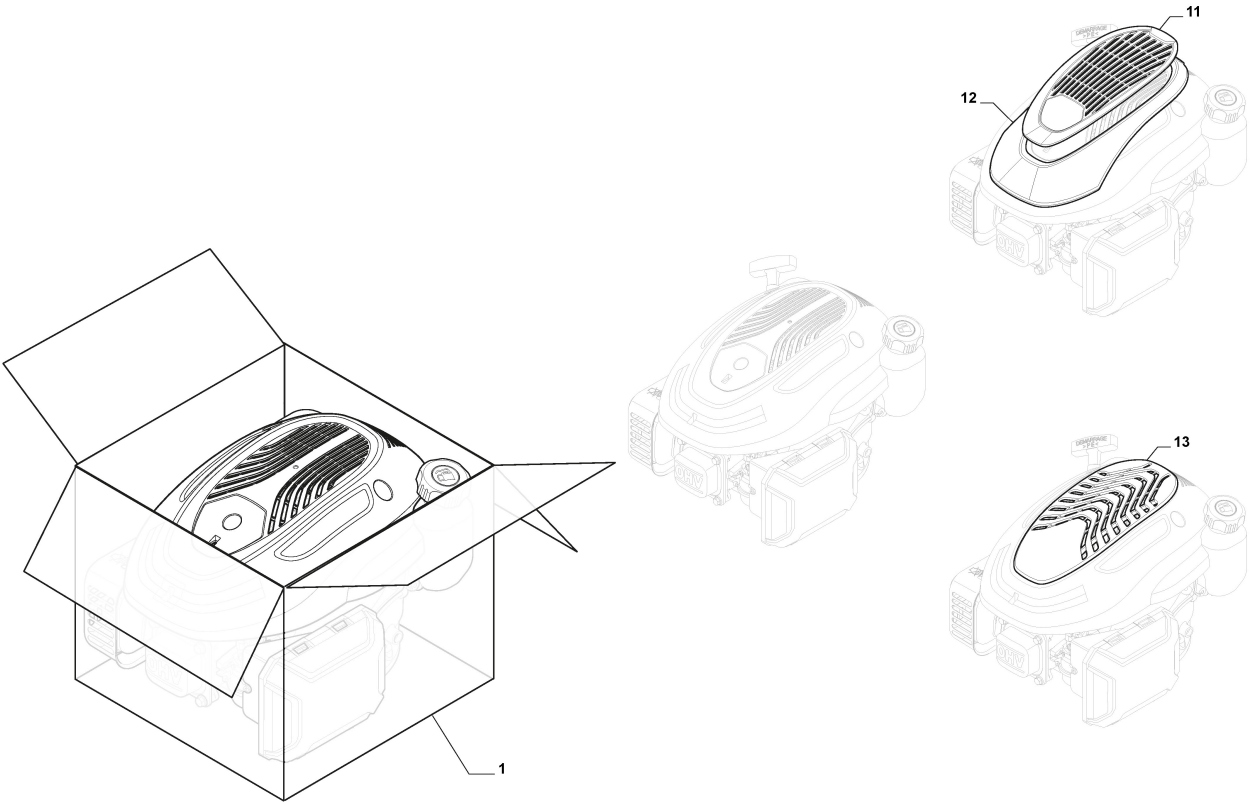

Engine, Engine Cover

Ref.nr.	Qty	Item number	Description	Notes	From	Up to
1	1	118552674/0	Engine Assembled			
11	1	322055631/0	Grey Cover			
12	1	322055632/0	Hood, Yellow			
13	1	322055628/0	Grey Cover