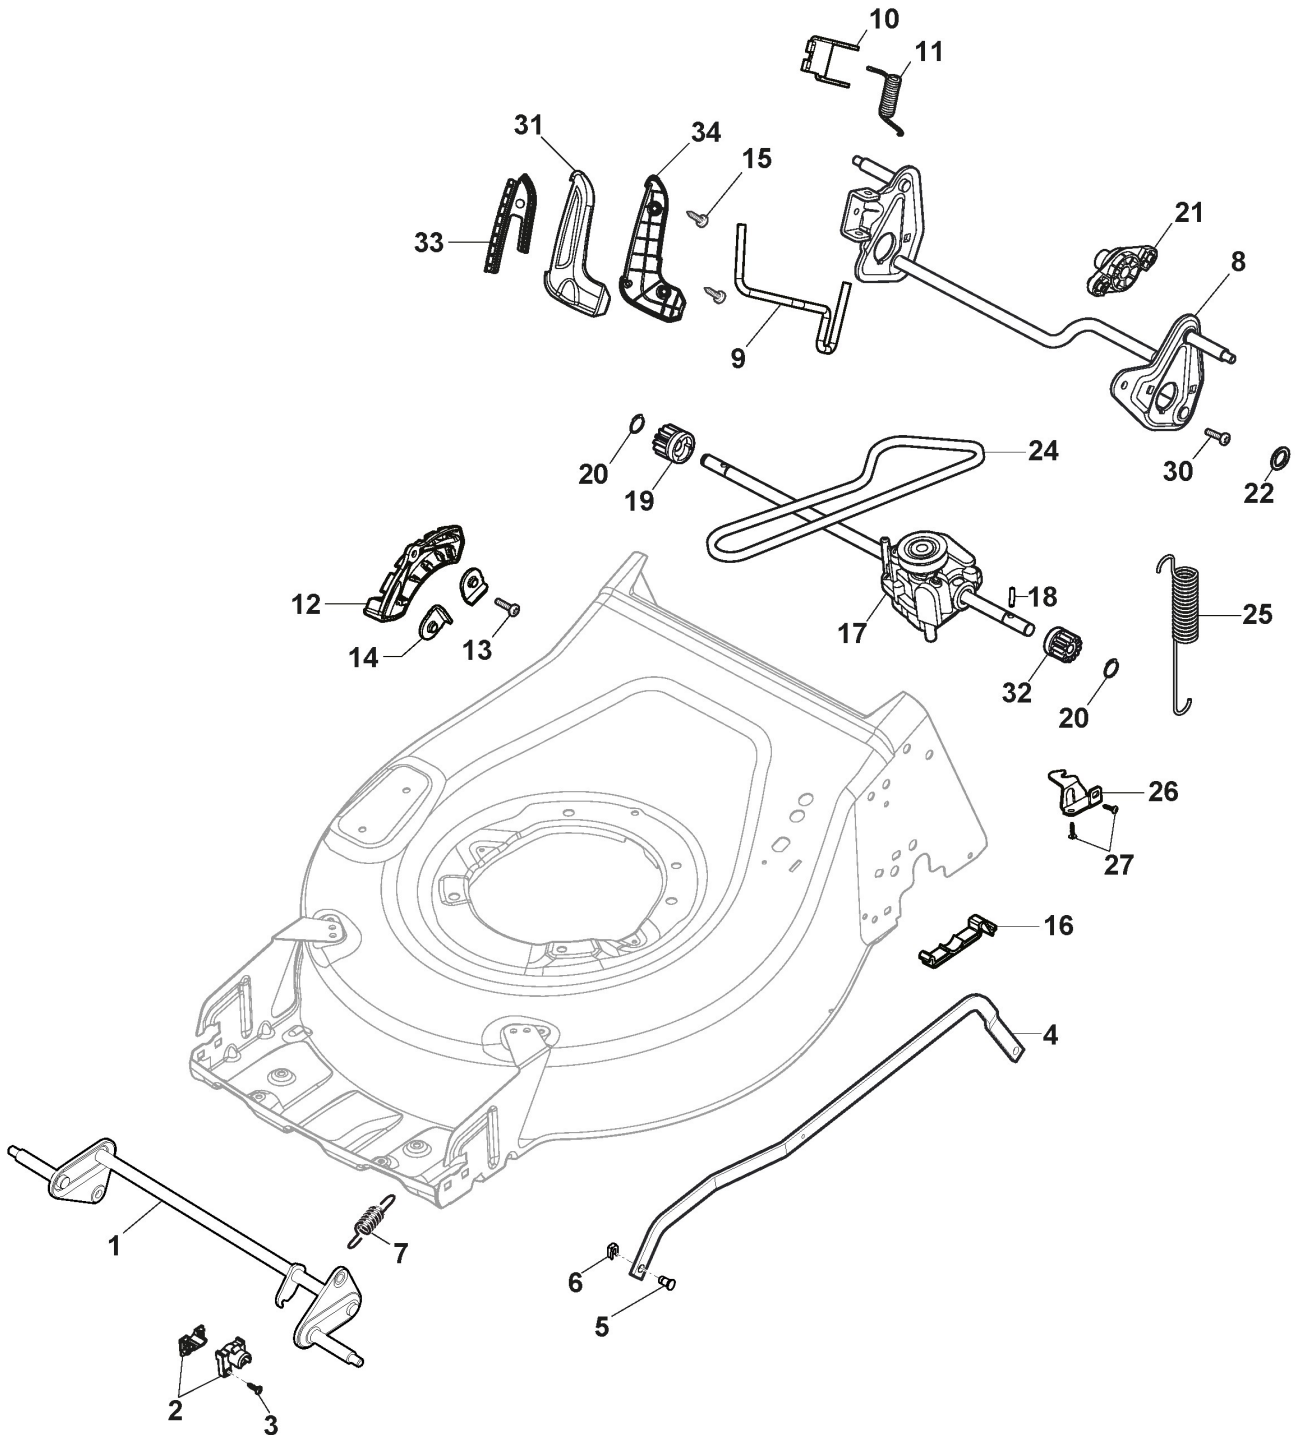

STIGA

Combi 753 S (2024)

2L0536848/ST2

Spare parts list Reservdelar Repuestos Ersatzteile Pièces détachées Reserve onderdelen Catalogo ricambi

- Use ST. S.p.A. Genuine Spare Parts specified in the parts list for repair and/or replacement.
- The contents described in the parts list may change due to improvement.
- The drawings of the spare parts are only indicative And might Not represent the part in question exactly.
- The indications "right" - "left" - "front" - "rear" refer to the position of the operator when using the machine.
- When placing orders of parts for repair And/Or replacement, make sure that the illustrated parts list Is the one applying to the machine's year of manufacture, as shown on the identification plate attached to the machine.

Deck

Ref.nr.	Qty	Item number	Description	Notes	From	Up to
1	1	381005271/0	Bracket-Rh			
2	1	381005273/0	Left Bracket			
3	6	112727802/0	Screw			
4	2	322545213/0	Plate			
5	1	322600310/0	Rear door	Only for Electric Start Engine with ION battery		
6	1	322108329/0	Rear Conveyor			
7	2	112728697/0	Screw			
8	1	322060250/1	Belt Protection	As Optional		
9	2	112728903/0	Screw	As Optional		
10	1	322140251/0	Mulching Deflector	As Optional		
11	1	381005633/0	Grey Deck	Side Discharge		
12	1	322820077/1	Cap			
13	1	119035000/0	Or Ring	NOT for battery models		
14	1	112728450/0	Screw	NOT for battery models		
15	1	322034002/0	Washing Connection	NOT for battery models		

Ejection-Guard

Ref.nr.	Qty	Item number	Description	Notes	From	Up to
1	1	322108309/1	Side Ejection Conveyor			
2	1	381008161/1	Stone Guard Side Discharge Assy			
3	2	112727803/0	Screw			
4	1	322806659/0	Fulcrum Pin			
5	2	112154510/0	Nut			
6	2	118203853/0	Cap			
7	1	122450456/1	Spring			
8	1	122517869/1	Pin			
9	4	112604896/0	Crown Fastener			
10	1	122517876/0	Pin			
11	1	322783013/0	Safety Button			
12	1	122450493/0	Spring			