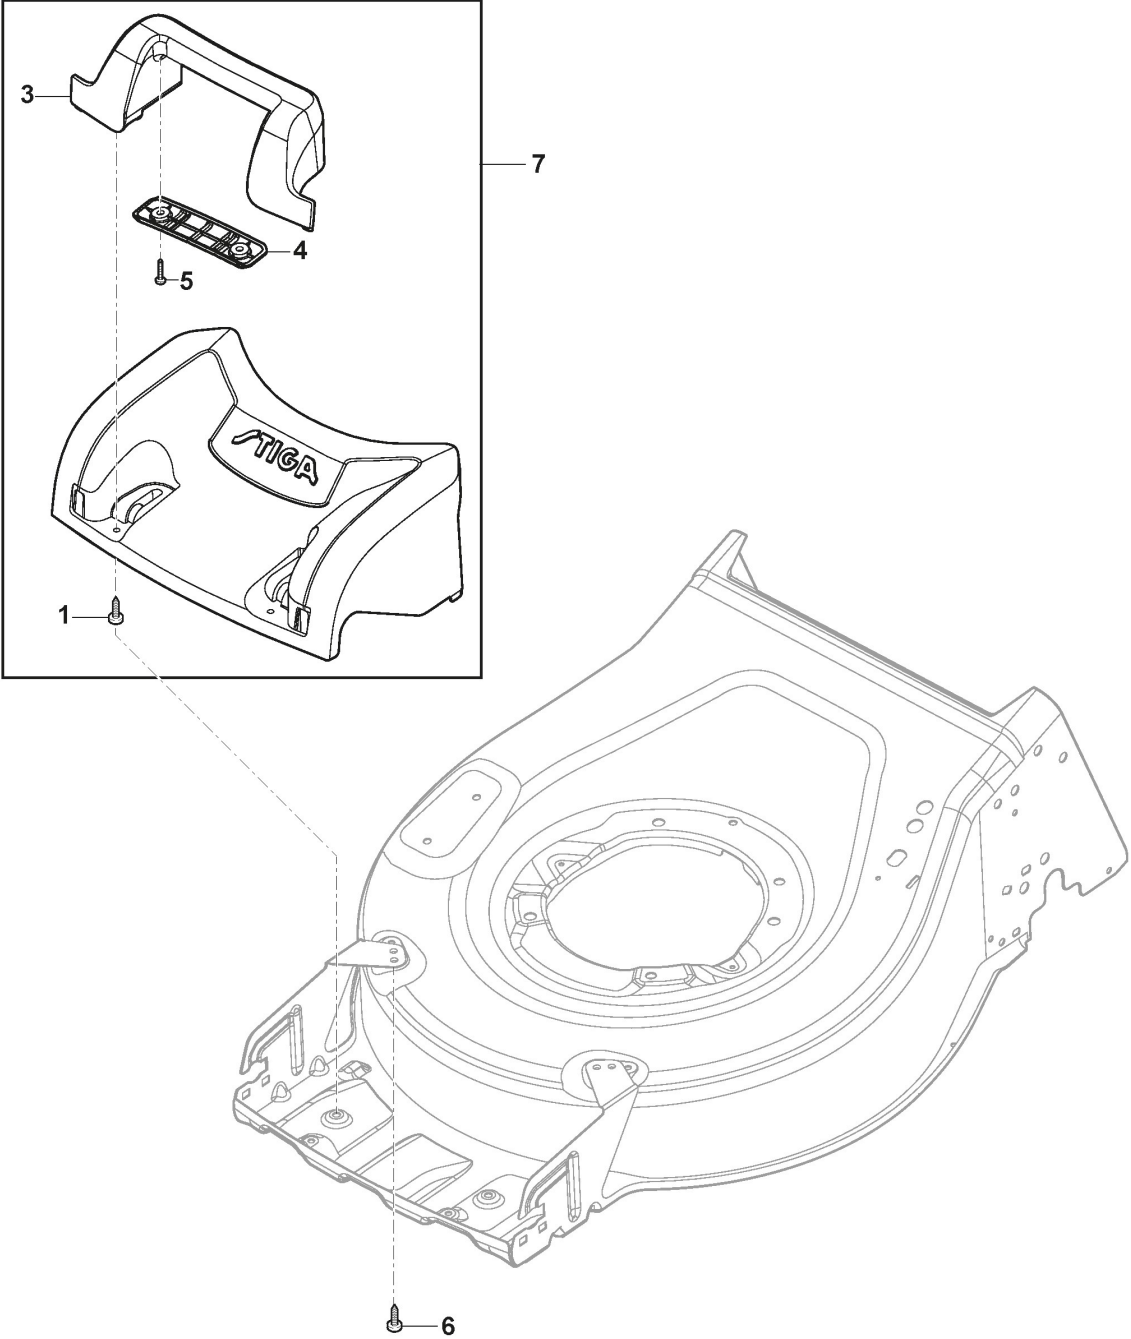

Deck

Ref.nr.	Qty	Item number	Description	Notes	From	Up to
1	1	381005271/0	Bracket-Rh			
2	1	381005273/0	Left Bracket			
3	6	112727802/0	Screw			
4	2	322545213/0	Plate			
5	1	322600310/0	Rear door	Only for Electric Start Engine with ION battery		
6	1	322108329/0	Rear Conveyor			
7	2	112728697/0	Screw			
8	1	322060250/1	Belt Protection	As Optional		
9	2	112728903/0	Screw	As Optional		
10	1	322140251/0	Mulching Deflector	As Optional		
11	1	381005633/0	Grey Deck	Side Discharge		
12	1	322820077/1	Cap			
13	1	119035000/0	Or Ring	NOT for battery models		
14	1	112728450/0	Screw	NOT for battery models		
15	1	322034002/0	Washing Connection	NOT for battery models		

Height Adjusting

Ref.nr.	Qty	Item number	Description	Notes	From	Up to
1	1	381302947/0	Axle, Front Wheels			
2	2	322785305/1	Support			
3	4	112728697/0	Screw			
4	1	322869735/0	Rod, Height Adjustment			
5	2	122519823/0	Pin			
6	2	112000930/0	Circlip ø6			
7	1	122450494/0	Spring			
8	1	381302849/1	Rear Wheel Axle			
9	1	322321555/3	Lever, Height Adjustment			
10	1	322557181/0	Plate			
11	1	122446198/1	Spring			
12	1	322735608/0	Sector, Height Adjustment			
13	2	112727802/0	Screw			
14	2	322545232/2	Plate			
15	2	112728696/0	Screw			
16	2	322785500/0	Support			
17	1	181003114/0	Gear Box	Cone Clutch		
18	2	122753000/0	Pin			
19	1	122570133/0	Right Pinion			
20	4	112608600/0	Seeger			
21	2	322042067/0	Bushing			
22	2	112521371/0	Washer			
24	1	1111-9296-01	Belt	Stiga Packed into 135064196/0		
24	1	135064196/0	Belt			
25	1	122430254/0	Spring			
26	1	322778473/1	Bracket			
27	2	112728699/0	Screw			
30	4	112728697/0	Screw			
31	1	322394550/0	Upper Handgrip	Black		
32	1	122570134/0	Left Pinion			
33	1	322394551/0	Handgrip			
34	1	322394559/0	Handle, Lower Part	Black		