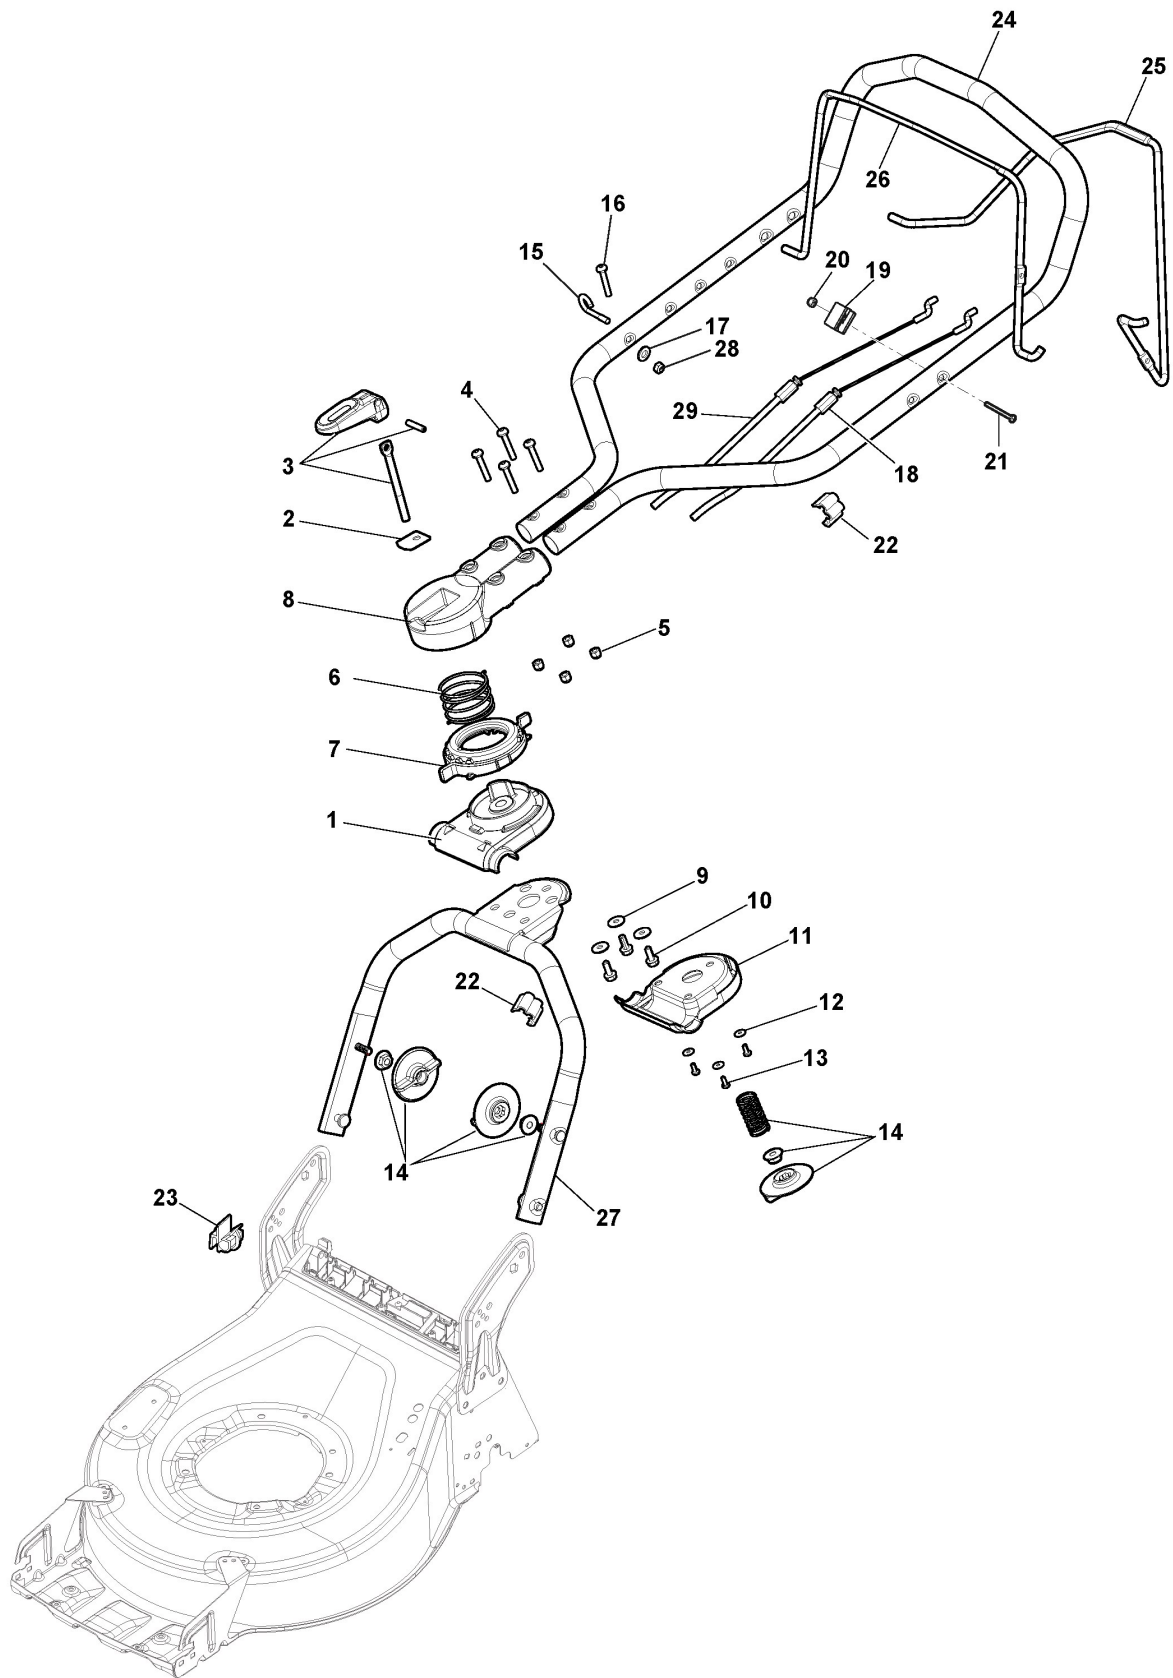

Handle

Ref.nr.	Qty	Item number	Description	Notes	From	Up to
1	1	381005275/0	Lower handle Upper cover			
2	1	322981479/0	Block plate fulcrum handle			
3	1	381103382/1	Handle Fulcrum Lever Assy			
4	4	112735660/0	Screw			
5	4	112154520/0	Nut			
6	1	122450498/0	Handle fulcrum spring			
7	1	322245070/0	Handle fulcrum flange			
8	1	381005277/0	Upper handle fulcrum			
9	3	112523040/0	Washer			
10	3	112735599/0	Screw			
11	1	322570217/0	Lower handle Lower cover			
12	3	112523000/1	Washer			
13	3	112728210/0	Screw			
14	1	381108620/0	Knobs assy			
15	1	122430323/0	Spring	Not for model with electric start		
16	1	112727799/0	Screw	Not for model with electric start		
17	1	112521330/0	Washer	Not for model with electric start		
18	1	381030158/0	Clutch Cable			
19	1	322551684/0	Cable Holder ø25			
20	1	112154510/0	Nut			
21	1	112727783/0	Screw			
22	2	118390020/0	Conduit Clip			
23	1	133320504/0	Fairlead	Only for self propelled electric start		
24	1	381007690/0	Upper Handle, Yellow			
25	1	181103525/0	Drive Lever, Black			
26	1	181103526/0	Brake Lever			
27	1	381007700/0	Lower Handle, Yellow			
28	1	112154510/0	Nut	Not for model with electric start		
29	1	181030137/0	Cable, Thread Engine Brake