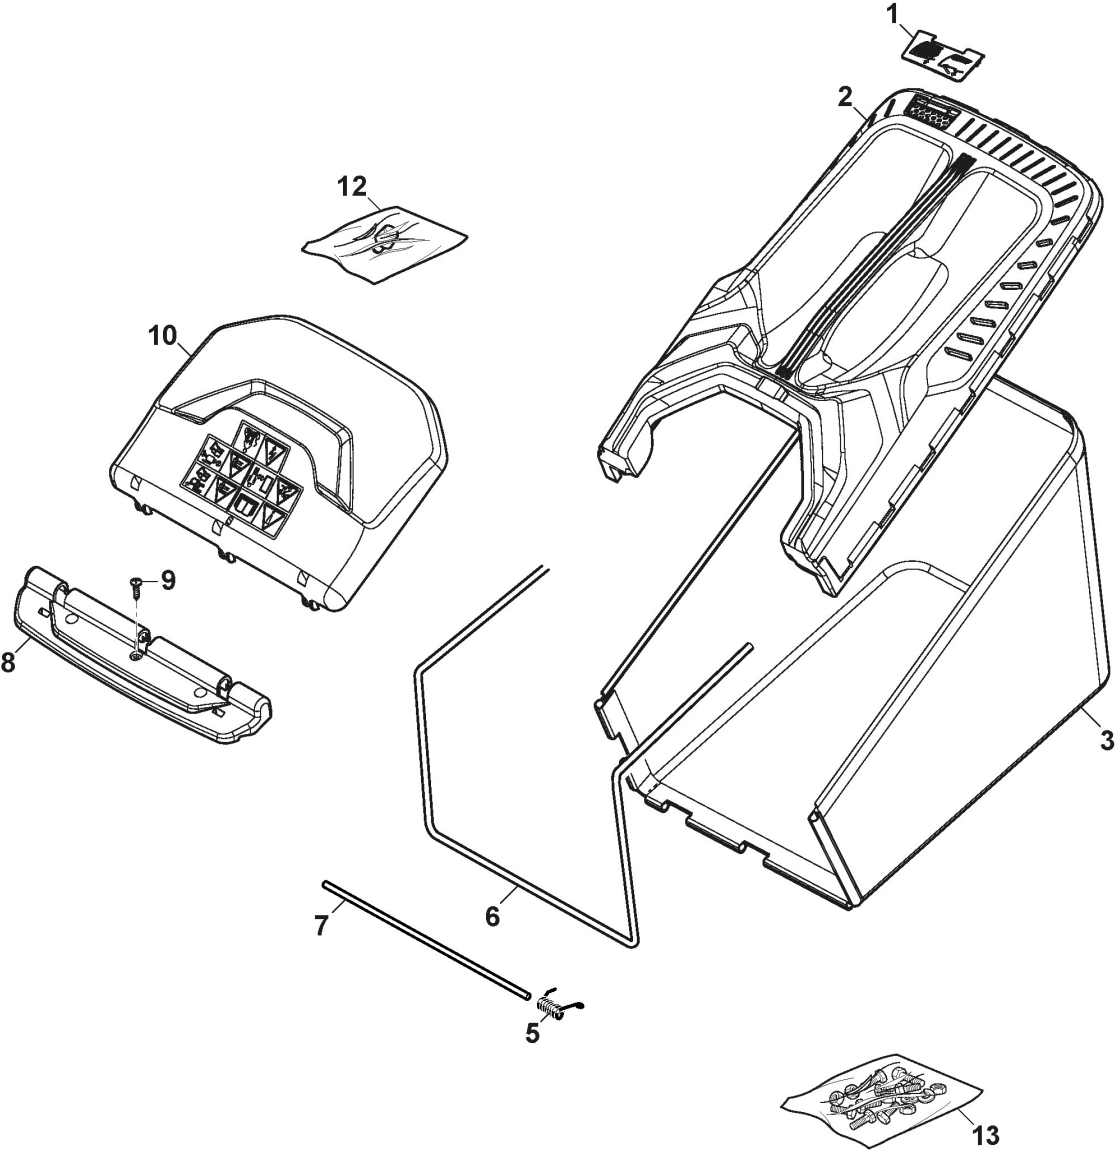

Wheel and Hub Cap

Ref.nr.	Qty	Item number	Description	Notes	From	Up to
1	2	381007416/2	Wheel Ø 200	Only bearings NOT bushings		To S/N
1	2	381007416/3	Wheel Ø 200	Only bearings NOT bushings	From S/N	19JA2WBH 009252
2	8	119216035/0	Bearing			
3	2	322110744/0	Hub Cap Grey			
4	4	112521350/0	Washer			
5	4	112155000/0	Nut			
6	2	381007417/3	Wheel Ø 280	Only bearings NOT bushings		
7	6	112728706/0	Screw			
8	2	322120115/0	Wheels Crown	Only for Self Propelled Models		
9	2	322110746/0	Hub Cap Grey			
10	2	322600145/0	Protection, Wheel	As Optional		
11	2	322600240/0	Protection, Wheel	Only for Self Propelled Models		
12	2	381007472/2	Wheel	Only bearings NOT bushings		

Ejection-Guard

Ref.nr.	Qty	Item number	Description	Notes	From	Up to
1	1	322108309/1	Side Ejection Conveyor			
2	1	381008161/1	Stone Guard Side Discharge Assy			
3	2	112727803/0	Screw			
4	1	322806659/0	Fulcrum Pin			
5	2	112154510/0	Nut			
6	2	118203853/0	Cap			
7	1	122450456/1	Spring			
8	1	122517869/1	Pin			
9	4	112604896/0	Crown Fastener			
10	1	122517876/0	Pin			
11	1	322783013/0	Safety Button			
12	1	122450493/0	Spring			

Only for machines of Season 2023:
Please check the diameter of the
engine shaft to order the correct
blade holder and blade holder key

Blade

Ref.nr.	Qty	Item number	Description	Notes	From	Up to
1	3	112735108/1	Screw			
2	1	1111-9120-01	Blade Holder (Ø 22.2)	Stiga Packed into 122465607/4		
2	1	1111-9180-01	Blade Holder (Ø 25)	Stiga Packed into 122465608/3		
2	1	122465607/4	Hub With Pulley, Crankshaft Ø 22.2			
2	1	122465608/3	Hub With Pulley, Crankshaft Ø 25			
3	1	1111-9293-01	Mulching Blade (STIGA Pack)	Stiga Packed into 181004459/0		
3	1	181004459/0	Blade			
4	1	122160400/0	Elastic Disc			
5	1	112523080/0	Washer			
6	1	112735698/0	Screw			
7	1	112139100/0	Key			
7	1	112139150/0	Feather, Crankshaft Ø 25			