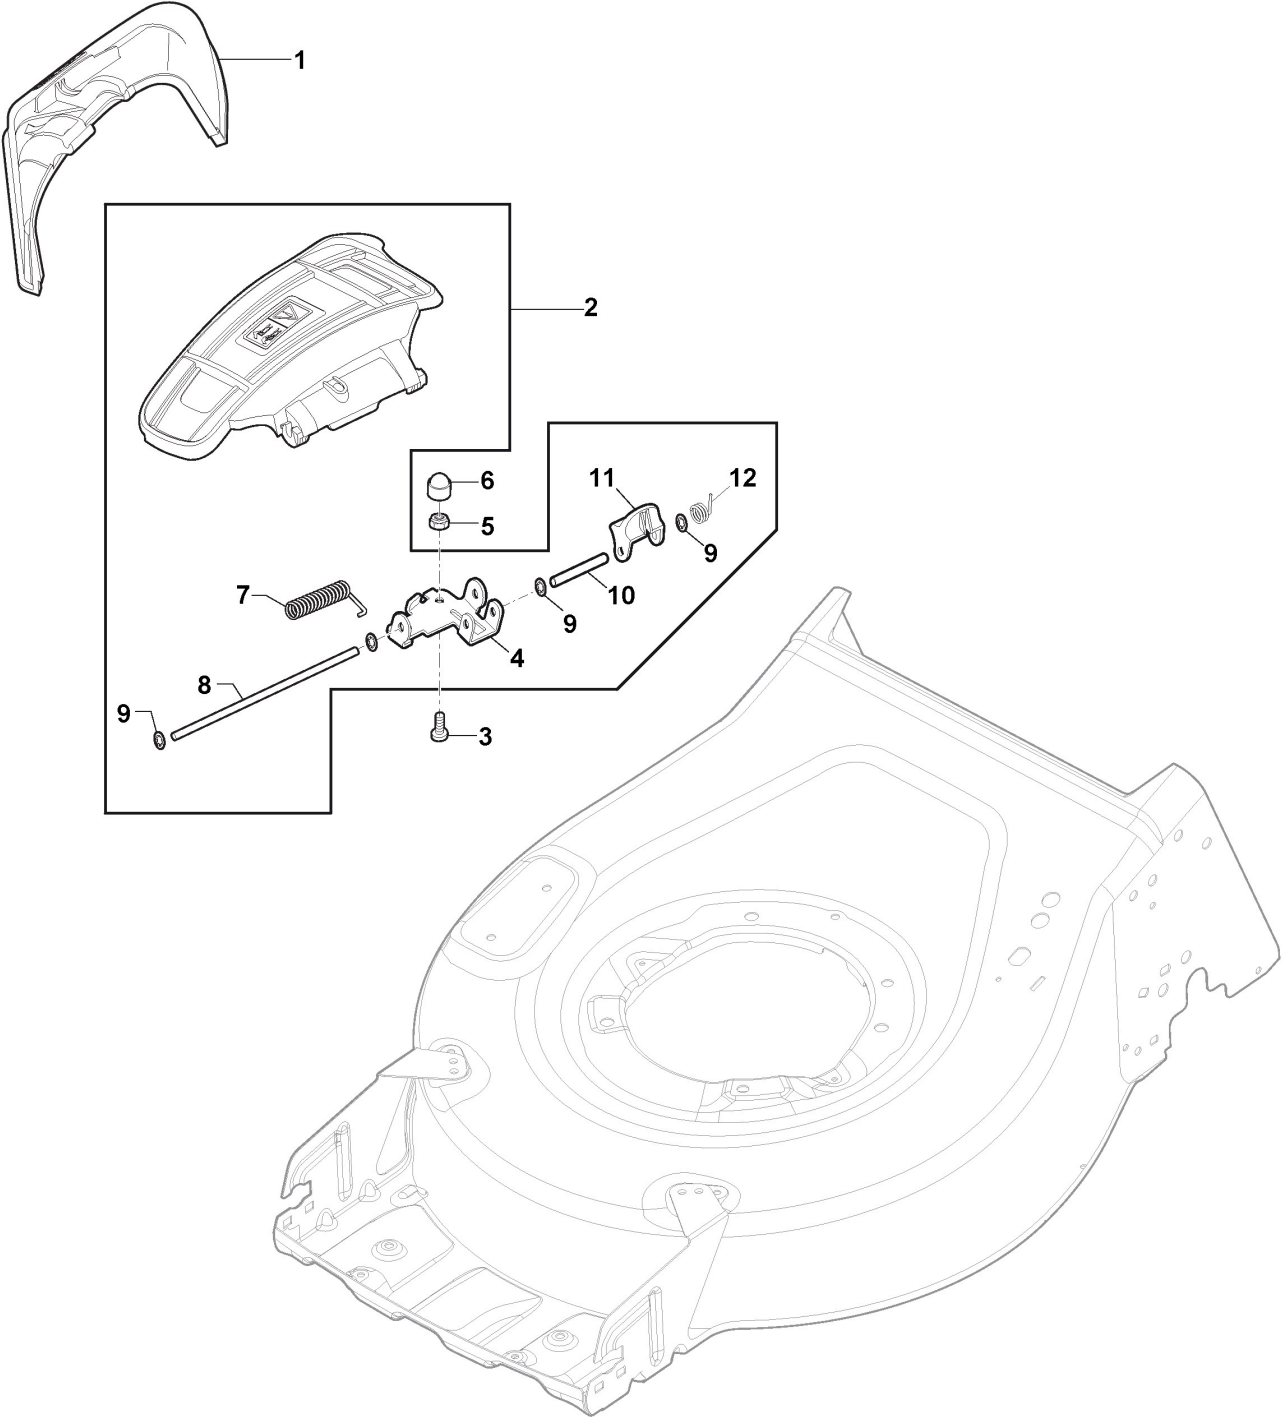

Ejection-Guard

Ref.nr.	Qty	Item number	Description	Notes	From	Up to
1	1	322108309/1	Side Ejection Conveyor			
2	1	381008161/1	Stone Guard Side Discharge Assy			
3	2	112727803/0	Screw			
4	1	322806659/0	Fulcrum Pin			
5	2	112154510/0	Nut			
6	2	118203853/0	Cap			
7	1	122450456/1	Spring			
8	1	122517869/1	Pin			
9	4	112604896/0	Crown Fastener			
10	1	122517876/0	Pin			
11	1	322783013/0	Safety Button			
12	1	122450493/0	Spring