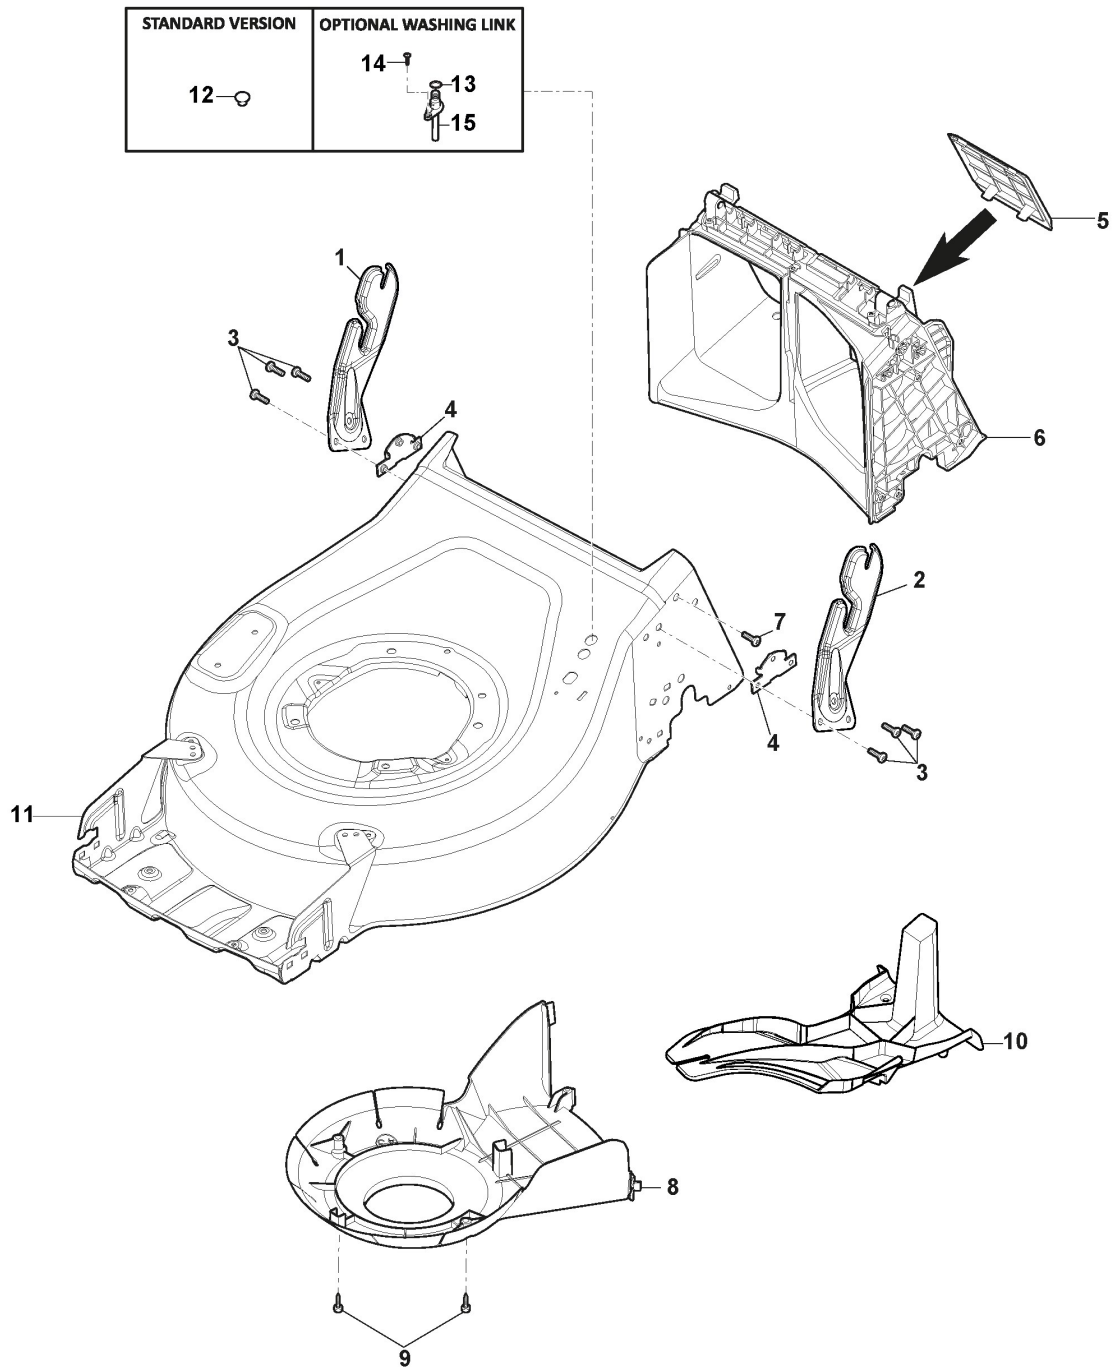

STIGA

Combi 753 S (2024)

2L0536848/ST2

Spare parts list Reservdelar Repuestos Ersatzteile Pièces détachées Reserve onderdelen Catalogo ricambi

- Use ST. S.p.A. Genuine Spare Parts specified in the parts list for repair and/or replacement.
- The contents described in the parts list may change due to improvement.
- The drawings of the spare parts are only indicative And might Not represent the part in question exactly.
- The indications "right" - "left" - "front" - "rear" refer to the position of the operator when using the machine.
- When placing orders of parts for repair And/Or replacement, make sure that the illustrated parts list Is the one applying to the machine's year of manufacture, as shown on the identification plate attached to the machine.

Deck

Ref.nr.	Qty	Item number	Description	Notes	From	Up to
1	1	381005271/0	Bracket-Rh			
2	1	381005273/0	Left Bracket			
3	6	112727802/0	Screw			
4	2	322545213/0	Plate			
5	1	322600310/0	Rear door	Only for Electric Start Engine with ION battery		
6	1	322108329/0	Rear Conveyor			
7	2	112728697/0	Screw			
8	1	322060250/1	Belt Protection	As Optional		
9	2	112728903/0	Screw	As Optional		
10	1	322140251/0	Mulching Deflector	As Optional		
11	1	381005633/0	Grey Deck	Side Discharge		
12	1	322820077/1	Cap			
13	1	119035000/0	Or Ring	NOT for battery models		
14	1	112728450/0	Screw	NOT for battery models		
15	1	322034002/0	Washing Connection	NOT for battery models		