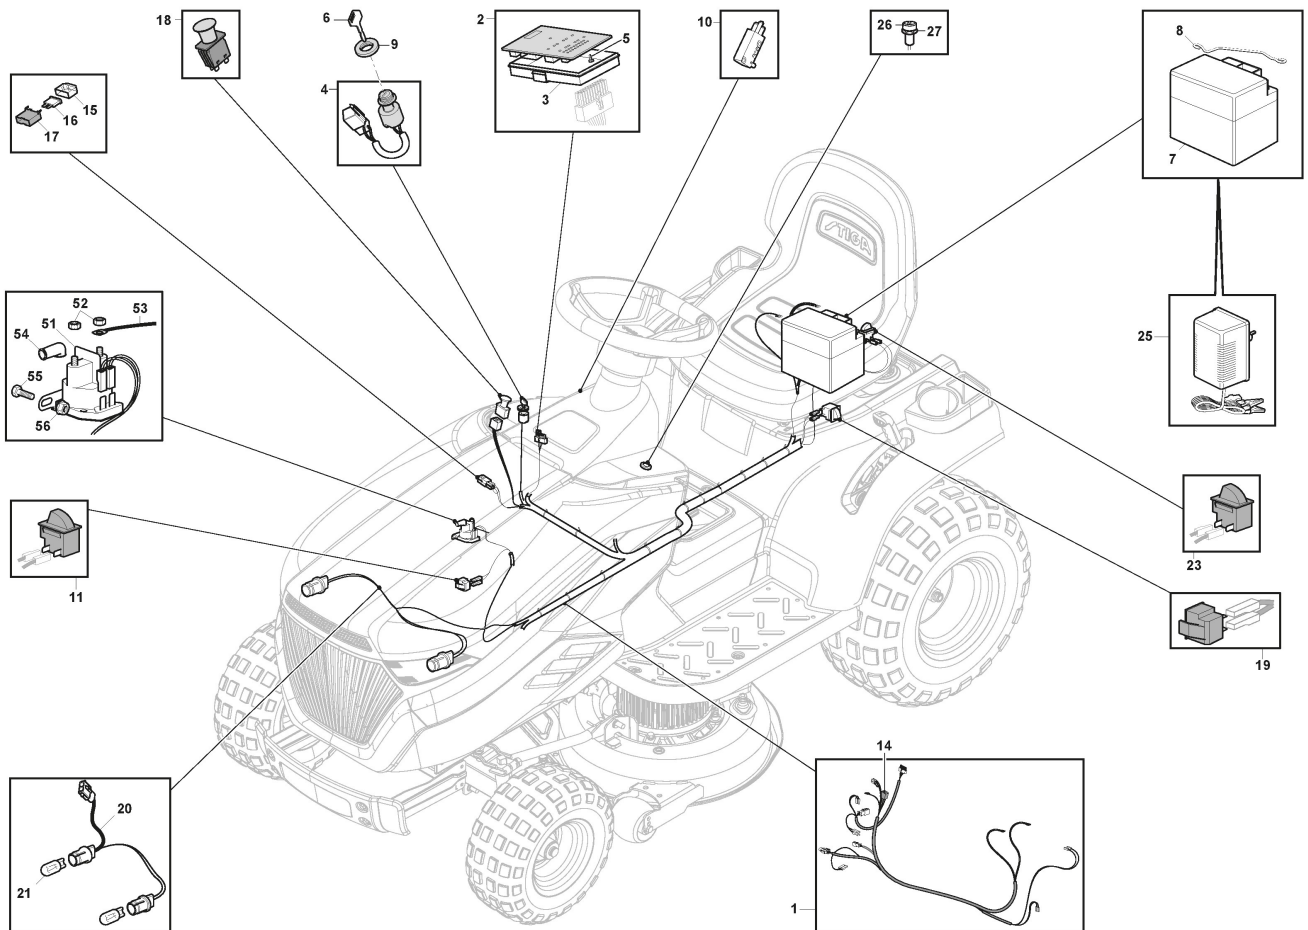

Electrical Parts

Ref.nr.	Qty	Item number	Description	Notes	From	Up to
1	1	182040196/1	Complete Wiring Assembly			To S/N 23BA3RON 012670
1	1	182040196/2	Wiring Harness		From S/N 22LA3RON	
2	1	382722471/1	Electronic Card	"LS" marked		To S/N 22LA3RON 013865
2	1	382722471/2	Electronic Card	"LS" marked	From S/N 22LA3RON	
3	1	325600090/1	Card Protection			
4	1	118450075/1	Starting Switch			
5	1	112735105/0	Screw			
6	1	118210023/0	Starting Key			
7	1	118120007/0	Battery 12V 18Ah			
8	1	125430265/1	Spring			
9	1	118400863/0	Screwed Ring			
10	1	119410609/1LC	Microswitch			
11	1	119410623/0	Microswitch	N.C. - White		
14	1	133567000/0	Relay	Only for Honda Engines		
15	2	133215000/0	Cover			
16	1	133340036/0	Fuse 25 A	25A		
16	1	133340040/0	Fuse 10 A	10A		
17	2	133500007/0	Fuse Carrier			
18	1	118450073/0	Clutch Switch	Yellow		
19	1	119410622/1	Microswitch	N.O. - Black		
20	1	182040186/0	Headlights Cable [Led]			
21	2	118459104/0	LED Lamp	LED Light Bulb		
23	1	119410633/0	Seat Microswitch	N.O. - Black/White		
25	1	1134-9250-01	Battery Charger Kit 1A UK-CE Plug	CE + BS + AUS plug		
26	1	325605003/0	Push Button Reverse Gear			
27	1	325256250/0	Screwed Ring			
51	1	118736112/0	Solenoid			
52	2	112361005/0	Nut			
53	1	125065002/0	Cable			
54	1	118564864/1	Protection			
55	1	112791011/0	Screw	Not for Honda Engines		
56	2	112154510/0	Nut	Not for Honda Engines