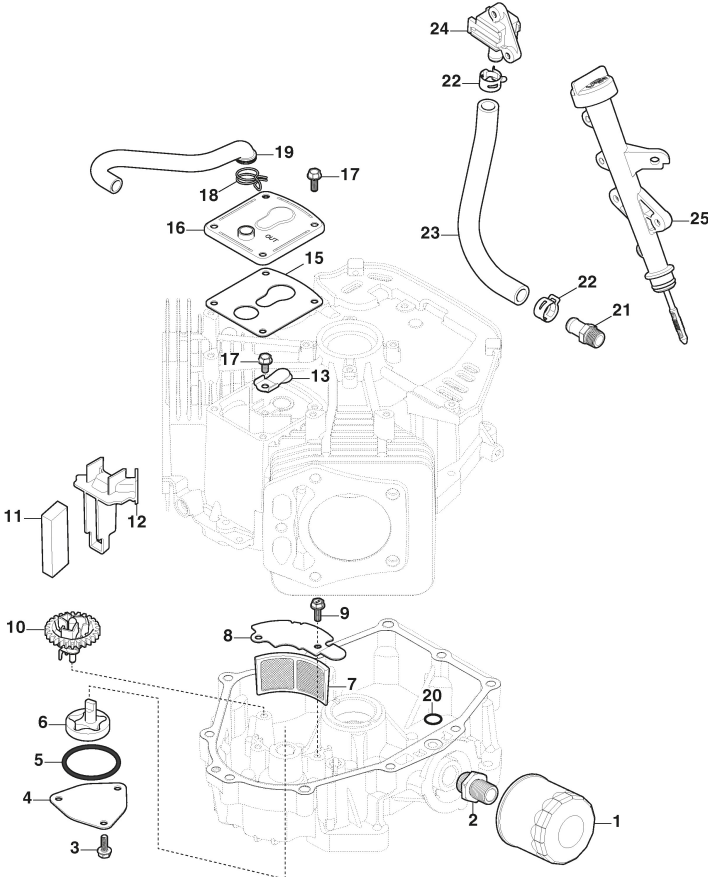

Seat & Steering Wheel

Ref.nr.	Qty	Item number	Description	Notes	From	Up to
1	1	325580511/0	Steering Plate Cover			
2	1	325961227/0	Steering wheel			
5	1	125722486/0	Seat			
6	4	112792611/0	Screw			
7	4	112540260/0	Washer			
8	4	112523060/0	Washer			

Cylinder Head

Ref.nr.	Qty	Item number	Description	Notes	From	Up to
1	8	118551535/0	Bolt			
2	2	118551549/0	Cover Comp., Head			
3	2	118551550/0	Gasket			
4	1	118551546/1	Cylinder Head			
5	1	118551547/1	Cylinder Head			
6	2	118551627/0	Gasket			
7	6	scrw	Screw	M10×1.25_L=70		
8	4	scrw	Screw	M10×1.25_L=50		
9	4	118551558/0	Equalizer Ass. Y			
10	2	118551561/0	Plate			
11	4	118551559/0	Push Rods Assy			
12	4	118551560/0	Valve Lifter			
13	1	118551556/1	Camshaft			
14	8	118551247/0	Valve keeper			
15	4	118551246/0	Retainer			
16	4	118550529/0	Spring Valve			
17	4	118551248/0	Gasket			
18	4	118551245/0	Plate			
19	2	118551616/0	Valve Assy, Intake + Exhaust			
20	4	118551336/0	Stud			
21	2	118551272/0	Muffler Gasket			