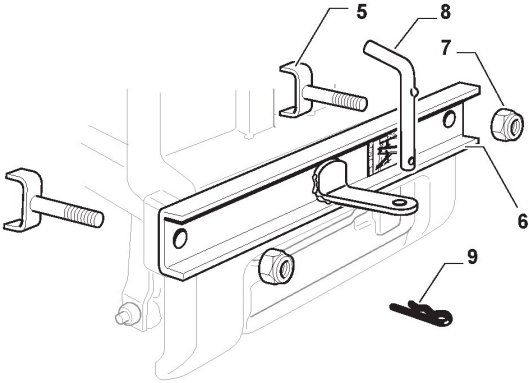

Optionals On Request

Ref.nr.	Qty	Item number	Description	Notes	From	Up to
1	1	382869038/0	Muffler Protection			
2	4	112735599/0	Screw			
5	2	382650211/0	Stiffening			
6	1	382033111/0	Rod			
7	2	112155000/0	Nut			
8	1	125510021/1	Hitch Pin			
9	1	124487999/0	Spring Pin			
10	1	112815206/0	Screw			
11	1	325140107/0	Deflector			
12	2	325785473/0	Pin			
13	2	125580040/0	Stake			
14	2	118737221/0	Plate			
15	2	112292102/0	Nut			
16	2	112604899/0	Crown Fastener