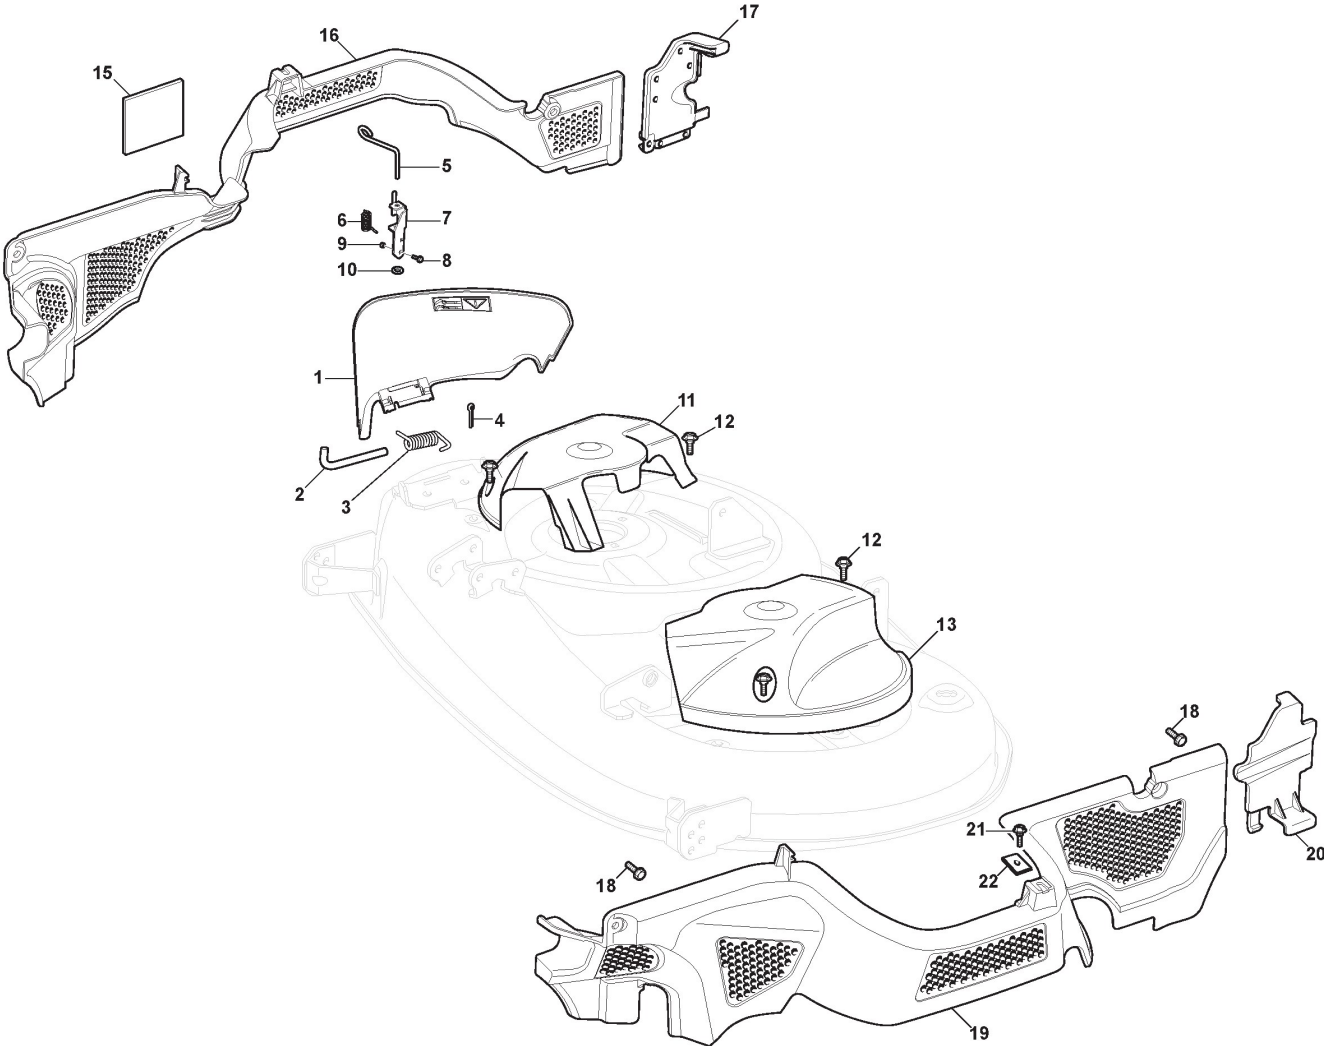

Belt Protections

Ref.nr.	Qty	Item number	Description	Notes	From	Up to
1	1	325600087/2	Ejection Guard			
2	1	125510073/0	Fulcrum Pin			
3	1	125430242/1	Spring			
4	1	112141418/0	Cotter Pin			
5	1	125318355/0	Fulcrum Pin			
6	1	125430288/0	Spring			
7	1	325774719/0	Fulcrum Clamp			
8	2	112815200/0	Screw			
9	2	112154510/0	Nut			
10	1	112604899/0	Crown Fastener			
11	1	325600088/0	Right Belt Protection Carter			
12	4	125943010/0	Screw			
13	1	325600089/1	Left Belt Protection			
16	1	325060154/0	Case			
17	1	325600082/0	Guard			
18	4	125943011/0	Screw			
19	1	325060155/0	Case			
20	1	325600083/0	Guard			
21	2	125943011/0	Screw			
22	2	112437506/0	Plate