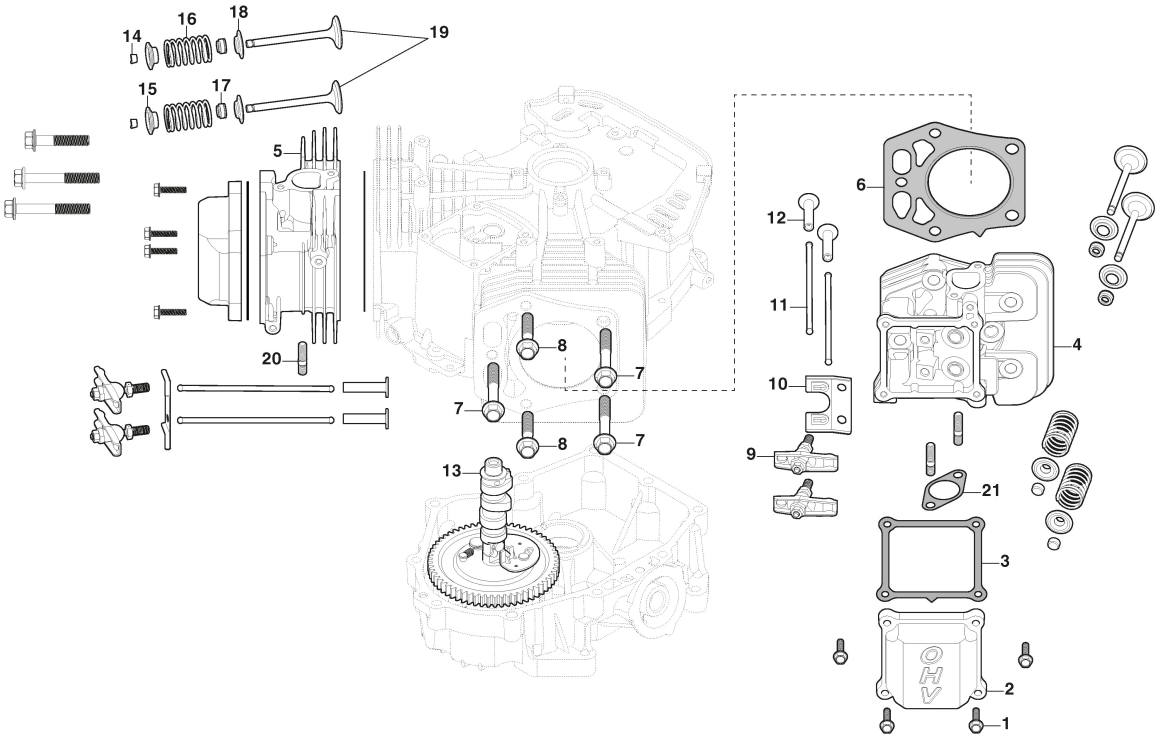

Cylinder Head

Ref.nr.	Qty	Item number	Description	Notes	From	Up to
1	8	118551535/0	Bolt			
2	2	118551549/0	Cover Comp., Head			
3	2	118551550/0	Gasket			
4	1	118551546/1	Cylinder Head			
5	1	118551547/1	Cylinder Head			
6	2	118551627/0	Gasket			
7	6	scrw	Screw	M10×1.25_L=70		
8	4	scrw	Screw	M10×1.25_L=50		
9	4	118551558/0	Equalizer Ass. Y			
10	2	118551561/0	Plate			
11	4	118551559/0	Push Rods Assy			
12	4	118551560/0	Valve Lifter			
13	1	118551556/1	Camshaft			
14	8	118551247/0	Valve keeper			
15	4	118551246/0	Retainer			
16	4	118550529/0	Spring Valve			
17	4	118551248/0	Gasket			
18	4	118551245/0	Plate			
19	2	118551616/0	Valve Assy, Intake + Exhaust			
20	4	118551336/0	Stud			
21	2	118551272/0	Muffler Gasket