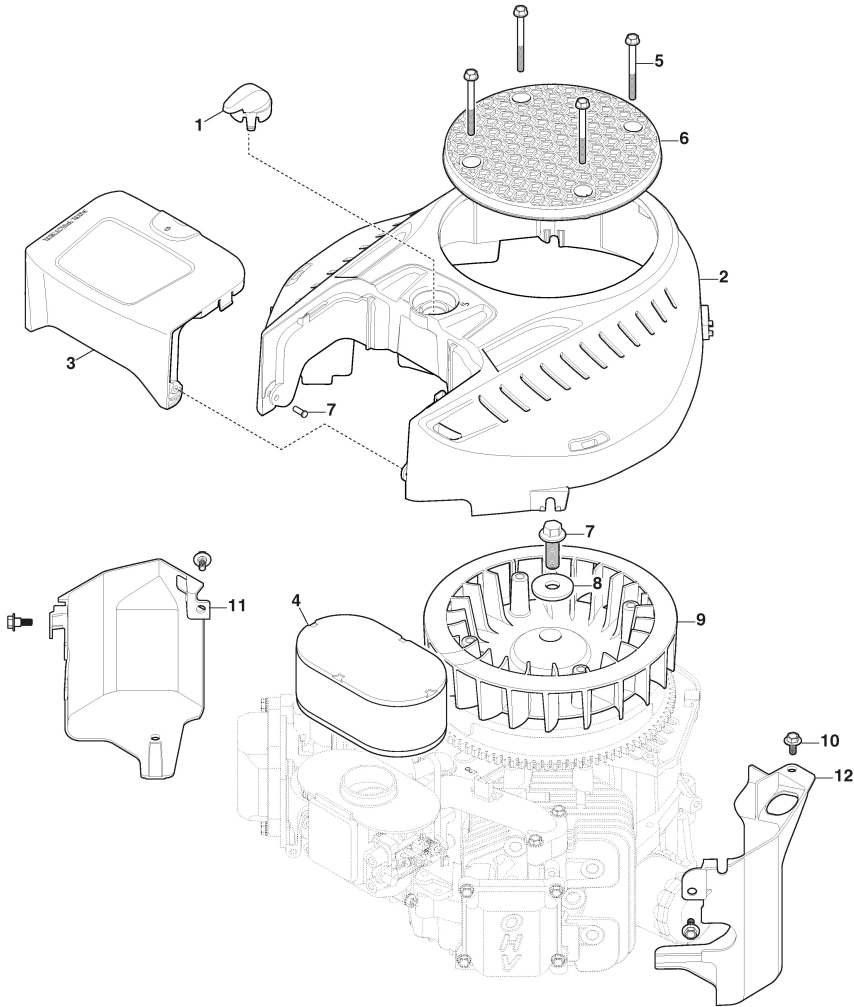

Fan Cover, Air Cleaner

Ref.nr.	Qty	Item number	Description	Notes	From	Up to
1	1	118551634/0	Knob			
2	1	118551637/0	Engine Cover			
3	1	118551635/0	Air Cleaner Cover			
4	1	118551590/0	Air Filter			
6	1	118552600/0	Guard			
7	2	118551636/0	Pin			
9	1	118552594/0	Flywheel Fan			
11	1	118551569/0	Air Baffle			
12	1	118551570/0	Air Baffle