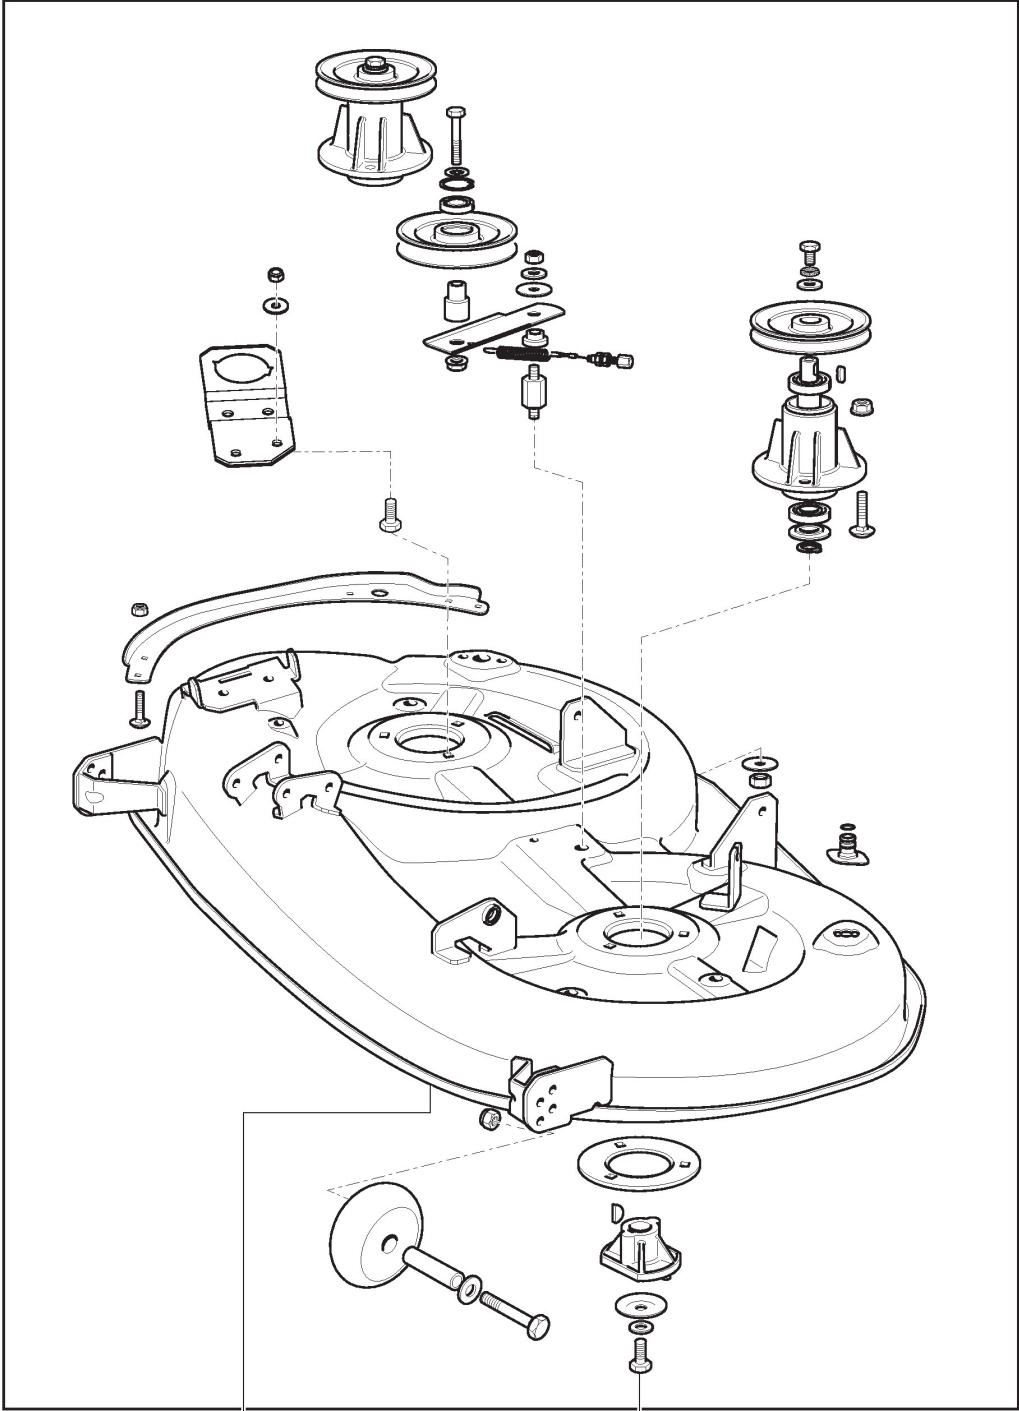

Cutting Plate

Ref.nr.	Qty	Item number	Description	Notes	From	Up to
61	2	112735694/0	Screw			
62	2	112523080/0	Washer			
63	2	122160400/0	Elastic Disc			
64	1	1134-9231-01	Mulching Blades	Stiga Packed into 182004357/0 (2pcs)		
64	2	182004357/0	Mulching Blade	Mulching		
65	2	1134-9159-01	Blade Holder	Stiga Packed into 125463200/0		
65	2	125463200/0	Blade Holder			
66	2	112139100/0	Key			
67	2	325774665/0	Bracket			
68	2	112793102/0	Screw			
69	2	112523060/0	Washer			
70	2	112154210/0	Nut			
71	1	322672150/0	Antifriction Washer