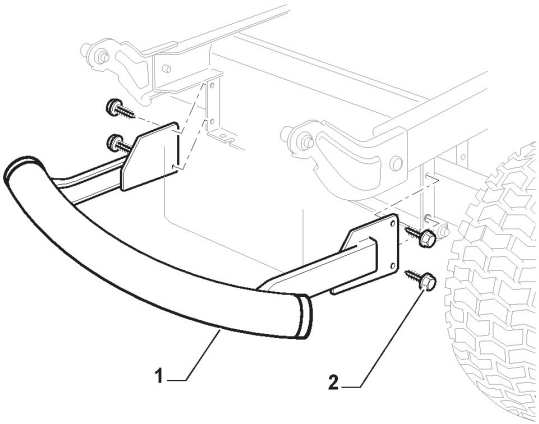

Optionals On Request

Ref.nr.	Qty	Item number	Description	Notes	From	Up to
1	1	382869038/0	Muffler Protection			
2	4	112735599/0	Screw			
5	2	382650211/0	Stiffening			
6	1	382033111/0	Rod			
7	2	112155000/0	Nut			
8	1	125510021/1	Hitch Pin			
9	1	124487999/0	Spring Pin			
10	1	112815206/0	Screw			
11	1	325140107/0	Deflector			
12	2	325785473/0	Pin			
13	2	125580040/0	Stake			
14	2	118737221/0	Plate			
15	2	112292102/0	Nut			
16	2	112604899/0	Crown Fastener