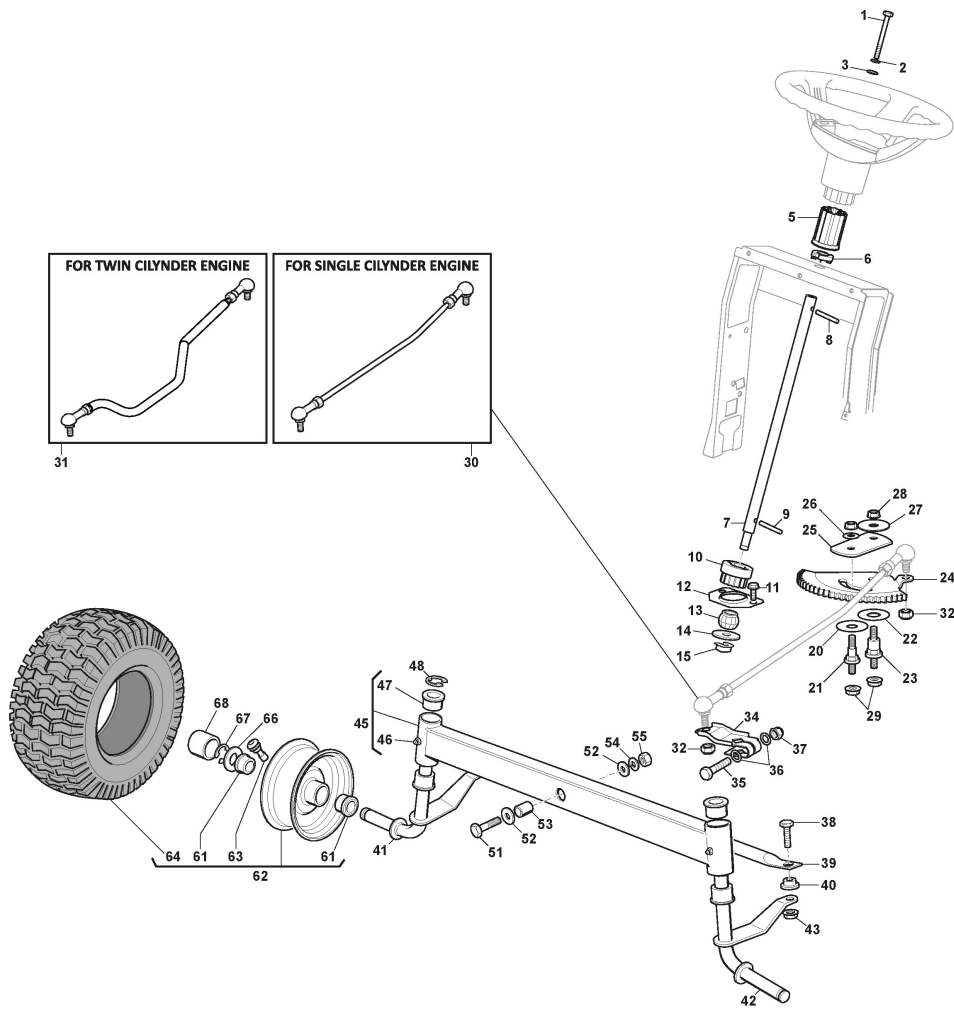

Steering

Ref.nr.	Qty	Item number	Description	Notes	From	Up to
64	2	127590051/0	Tyre 15X6.00-6 PR2 (TURF SAVER)	15"		
66	2	125670005/2	Washer			
67	2	112001000/0	Circlip ø15			
68	2	322110240/0	Hub Cap