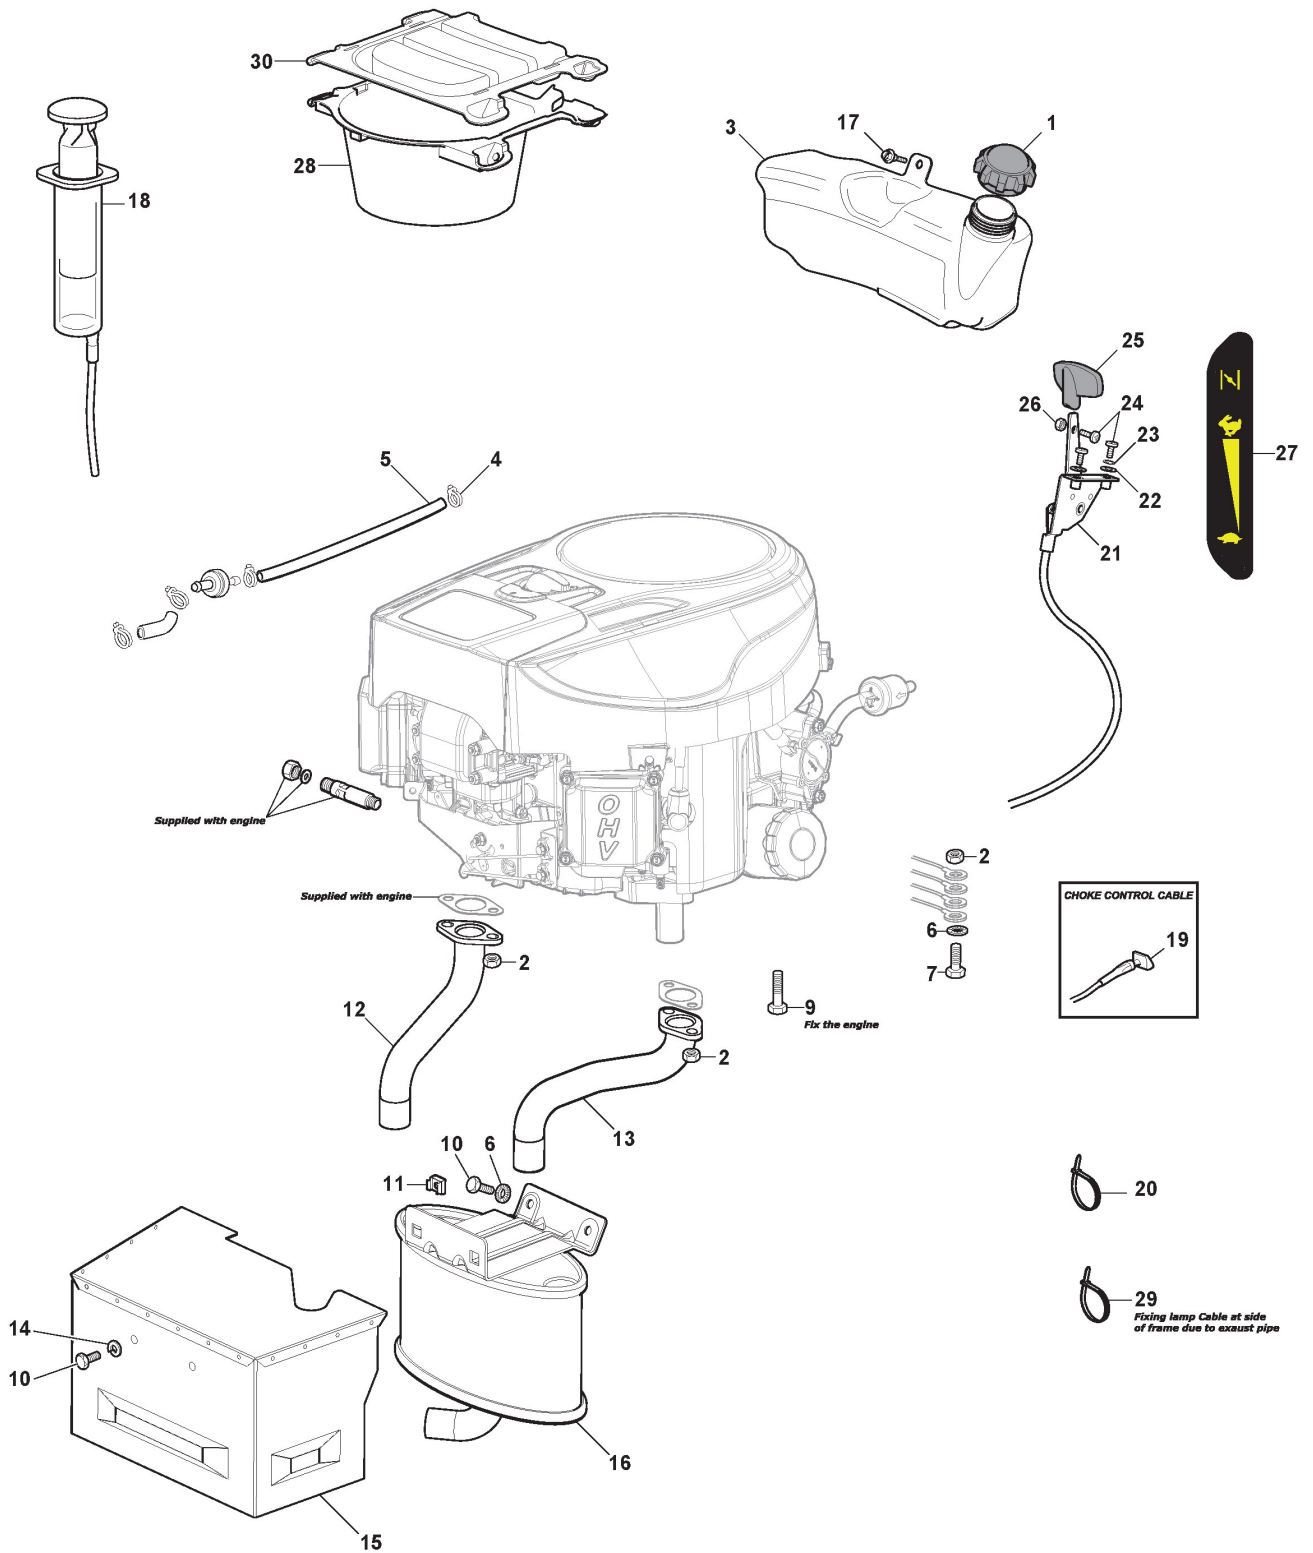

Engine - STIGA 17-19-21Hp

Ref.nr.	Qty	Item number	Description	Notes	From	Up to
1	1	125795001/1	Cap			
2	5	112154210/0	Nut			
3	1	325735126/1	Tank	6Lt		
4	2	118375051/1	Fair Led			
5	1	325869057/0	Fuel Tube			
6	7	112540260/0	Washer			
7	3	112691115/0	Screw			
9	4	112735108/1	Screw			
10	2	112792611/0	Screw			
11	4	112360425/0	Nut			
12	1	118738278/0	Right Exhaust Connection Tube			
13	1	118738279/0	Left Exhaust Connection Tube			
14	2	112583500/0	Grower			
15	1	382598077/0	Muffler Protection			To S/N 00143RON
15	1	382598077/1	Muffler Protection		From S/N 22LA3RON 003027	To S/N 00143RON
16	1	182750003/0	Muffler Assy			To S/N 00143RON
16	1	182750017/0	Muffler Assy		From S/N 23KA3RON 012147	
17	4	125943010/0	Screw			
18	1	118718000/0	Oil Emptying Syringe			
19	1	125090003/0	Choke Control			To S/N 00143RON
19	1	125090009/0	Choke Control Cable		From S/N 23JA3RON 002050	
21	1	182000221/0	Accelerator			
22	2	112521310/0	Washer			
23	2	112540020/0	Washer			
24	3	112726388/0	Screw	White Galvanized		
25	1	325394531/0	Knob			
26	1	112290800/0	Nut			
27	1	114364617/0	Throttle Label			
28	1	325108112/0	Conveyor	if needed		
29	4	133320027/0	Cable			
30	1	325263318/0	Air Intake Grill	Black