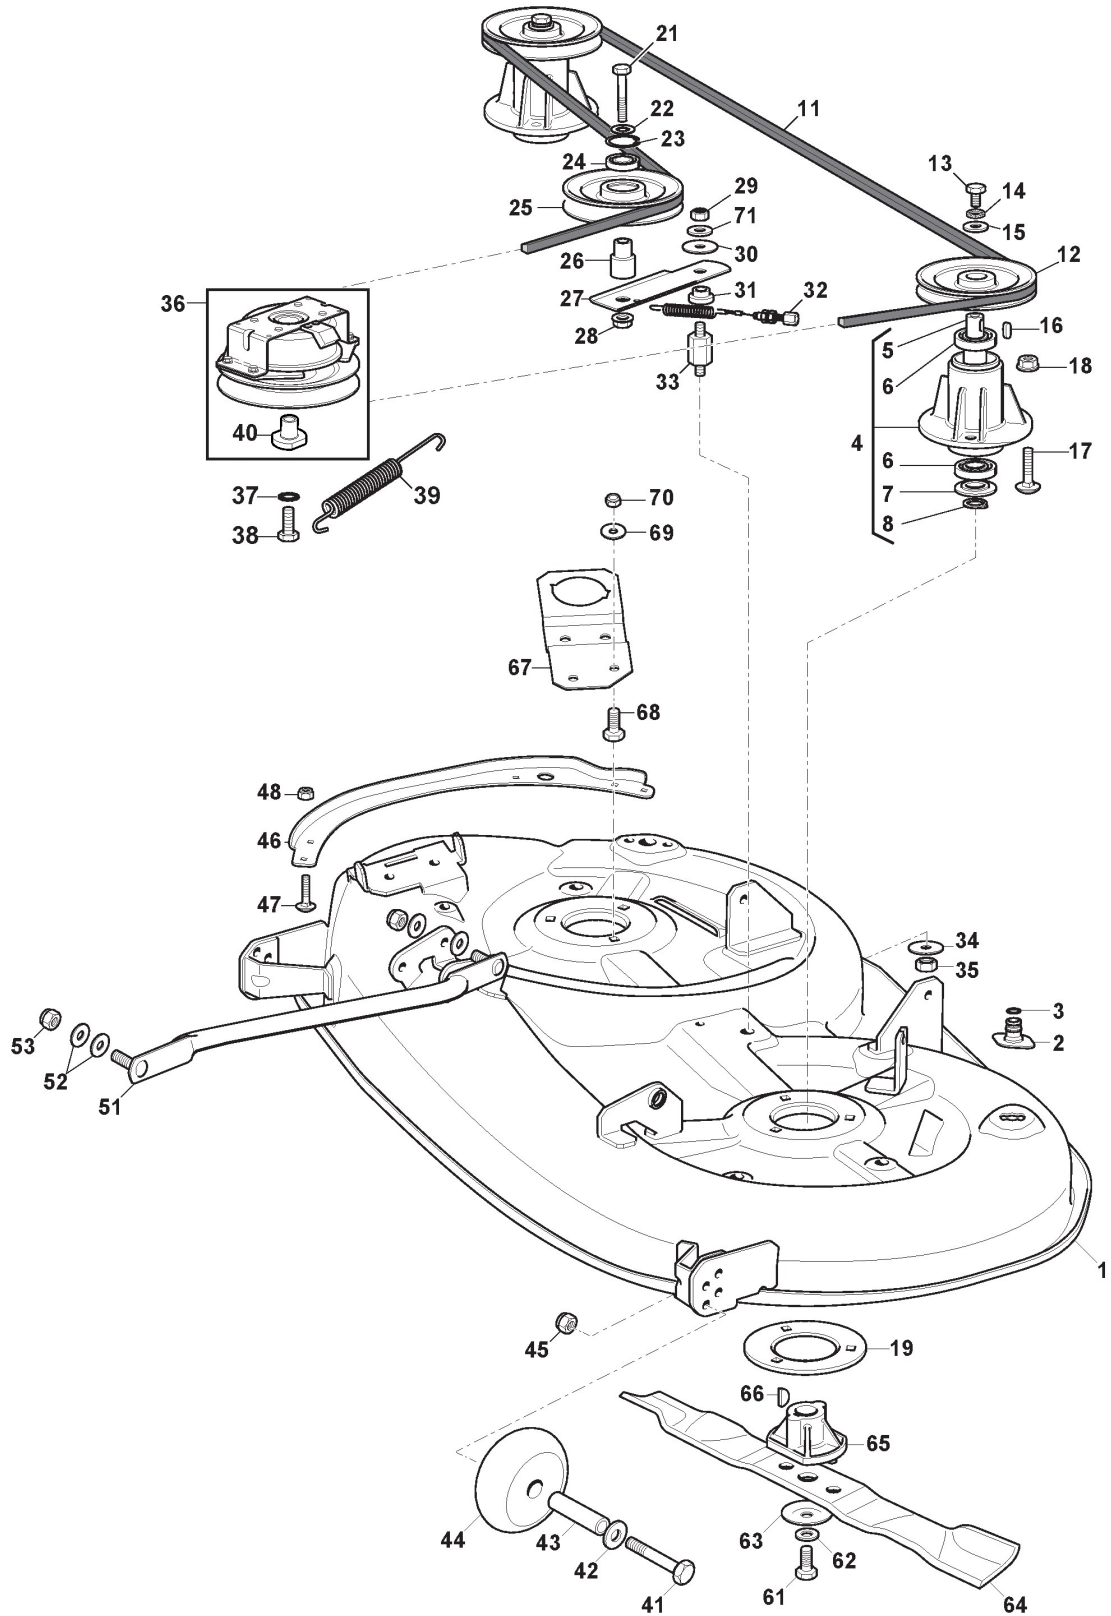

Cutting Plate

Ref.nr.	Qty	Item number	Description	Notes	From	Up to
1	1	382565069/5	Cutting Plate Black	Black		
2	2	325033086/0	Water Hose Connection			
3	2	119035000/0	Or Ring			
4	2	382207204/1	Flange Assy			
5	2	125020804/0	Blade Shaft			
6	4	119216047/0	Bearing			
7	2	325160501/1	Dust Cover Disc			
8	2	112609260/0	Seeger			
11	1	135061506/1	Belt			
12	2	125601571/0	Pulley			
13	2	112793102/0	Screw			
14	2	112540260/0	Washer			
15	2	125670007/0	Washer			
16	2	112139480/0	Feather			
17	6	112818700/0	Screw			
18	6	112154210/0	Nut			
19	2	325160505/0	Disc			
21	1	112691900/0	Screw			
22	1	112524010/0	Washer			
23	1	112610800/0	Seeger			
24	1	119216048/0	Bearing			
25	1	125601606/0	Pulley			
26	1	125160056/0	Spacer			
27	1	325318255/0	Lever			
28	1	112293201/0	Nut			
29	1	112155020/0	Nut			
30	1	125670022/0	Washer			
31	1	125040635/0	Bushing			
32	1	382004619/0	Wire			
33	1	125160057/1	Spacer			
34	1	112523080/0	Washer			
35	1	112156602/0	Nut			
36	1	118399077/1	Electromagnetic Clutch			
37	1	112543000/0	Washer			
38	1	112737320/0	Screw			
39	1	125430277/1	Spring			
40	1	118870395/0	Bush			
41	2	112692050/0	Screw			
42	2	112523060/0	Washer			
43	2	125510072/1	Pin			
44	2	182700001/0	Levelling Small Wheel			
45	2	112293201/0	Nut			
46	1	325547259/1	Stiffening			
47	5	112815200/0	Screw			
48	5	112154510/0	Nut			
51	2	382000565/1	Equalizer Rod			
52	8	325670008/1	Washer			
53	4	112156602/0	Nut