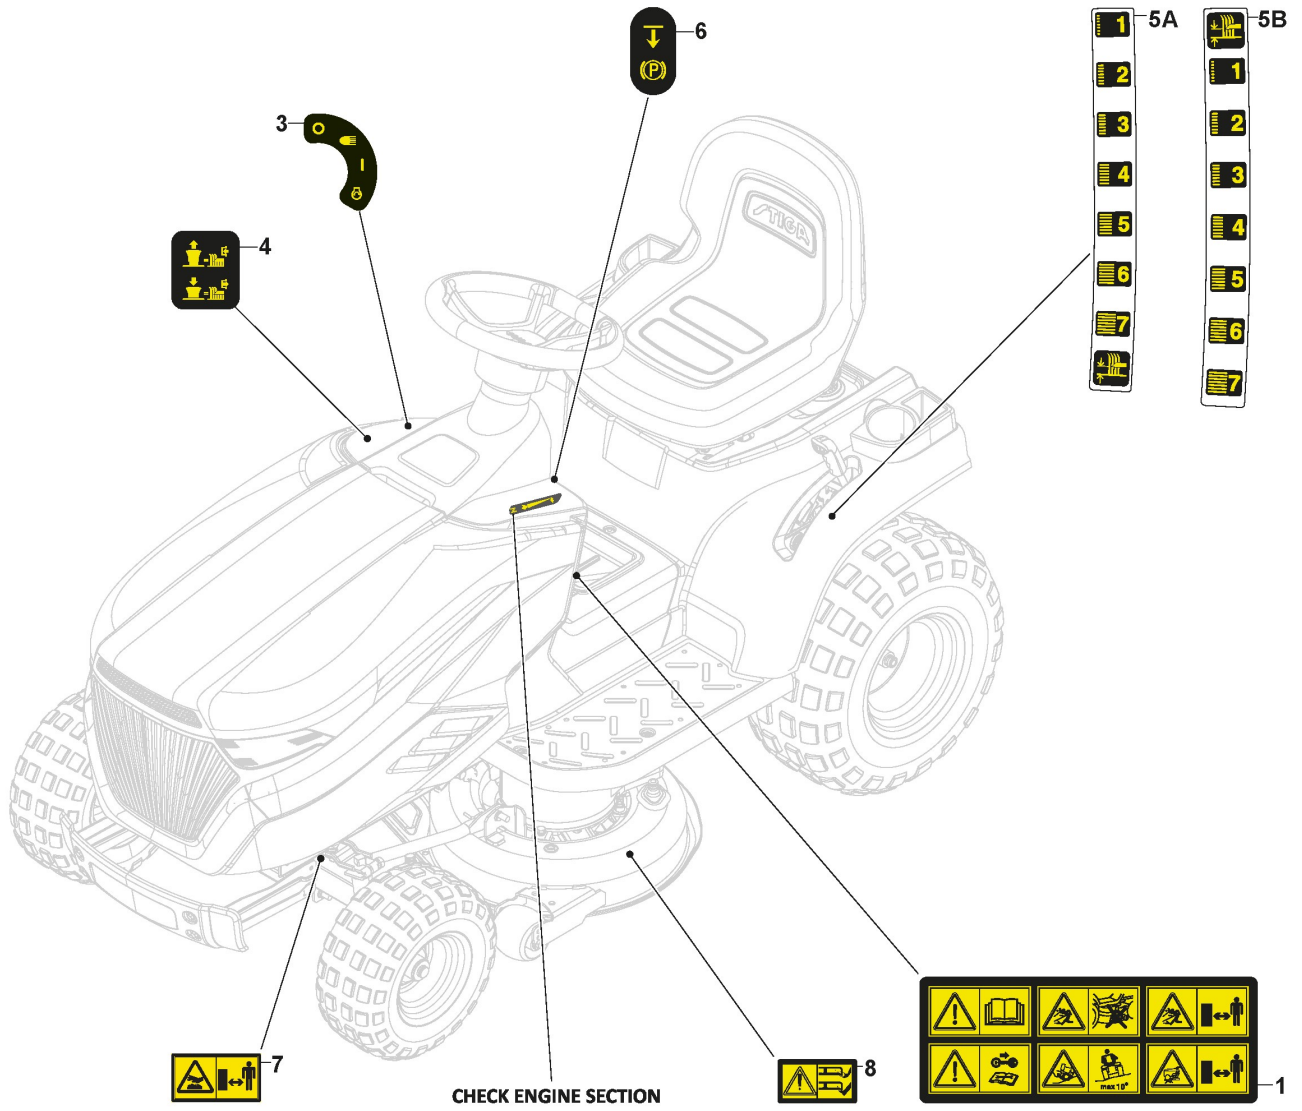

Labels

Ref.nr.	Qty	Item number	Description	Notes	From	Up to
1	1	114362365/1	Pictographs Safety Decal	No more used from 01.11.2022		
3	1	114363699/0	Headlights Decal			
4	1	114361438/0	Clutch Engage Label			
5A	1	114363701/0	Lifting Deck Decal			
5B	1	114366142/0	Lifting Deck Decal			
6	1	114363701/0	Lifting Deck Decal			
7	2	114364961/3	Label Hot Surface			
8	1	114356699/1	Cutting Deck Danger Label