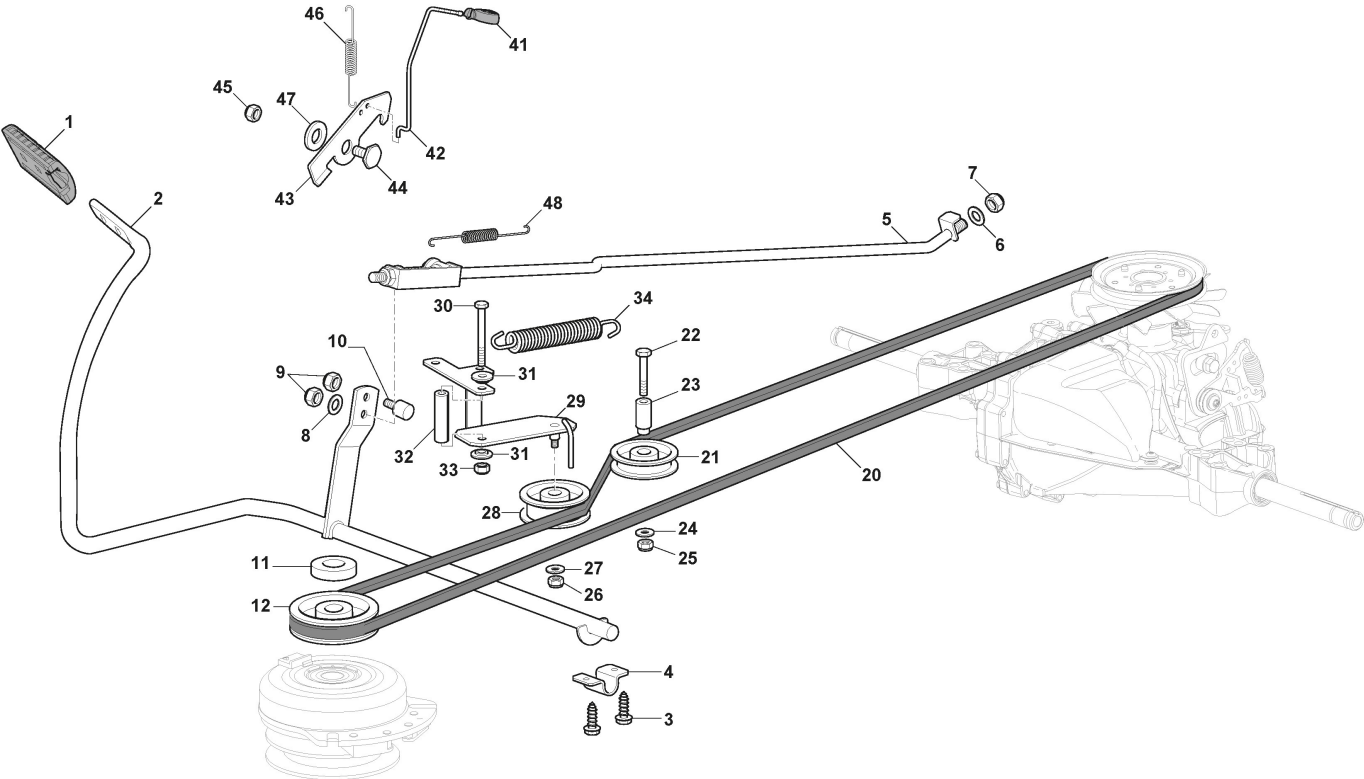

Bodywork

Ref.nr.	Qty	Item number	Description	Notes	From	Up to
48	1	114367495/1	STIGA logo Label			
49	2	114372973/0	Denomination Label "TORNADO"	Only for STIGA Brand		

Steering

Ref.nr.	Qty	Item number	Description	Notes	From	Up to
1	1	112692100/0	Screw			
2	1	112540260/0	Washer			
3	1	112521360/0	Washer	Not for STIGA Brand Machine		
5	1	382785304/0	Support			
6	1	325038008/0	Bushing			
7	1	125520018/0	Steering Column			
8	1	112620300/0	Spring Pin 6x50			
9	1	112622650/0	Dowel pin			
10	1	125570003/0	Pinion			
11	2	127943054/0	Screw			
12	1	325785213/1	Support			
13	1	325743000/0	Joint			
14	1	112521370/0	Washer			
15	1	112436030/0	Plate			
20	1	322672151/0	Antifriction Washer			
21	1	125510173/0	Pin			
22	1	125670023/0	Washer			
23	1	125510165/0	Pin			
24	1	325735519/0	Steering Sector			
25	1	325547233/0	Plate			
26	1	112369500/0	Elastic Washer			
27	1	122160400/0	Elastic Disc			
28	2	112155010/0	Nut			
29	2	112155010/0	Nut			
31	1	382000689/0	Steering Rod	for Twin Cilynder Engine		
32	2	112156602/0	Nut			
34	1	382318323/0	Steering Control Lever			
35	1	112692395/2	Screw			
36	2	112521360/0	Washer			
37	1	112155020/0	Nut			
38	2	125510103/0	Pin			
39	1	325840029/0	Tie Rod	Steel		
40	2	325038007/0	Bushing			
41	1	382230373/1	Right Stub Axle	15"		
42	1	382230375/1	Left Stub Axle	15"		
43	2	112155000/0	Nut			
45	1	382034029/0	Rod	Steel		
46	2	112379511/0	Grease Dispenser			
47	4	125034002/1	Bushing			
48	1	112001000/0	Circlip ø15			
51	1	112692695/0	Screw			
52	2	112523100/0	Washer			
53	1	125160016/1	Spacer			
54	1	112587100/0	Grower			
55	1	112295300/0	Nut			
61	4	125122200/2	Bearing			
62	2	382680113/0	Wheel Assy 15" - PR2 P512	15" - P512		
63	2	125950000/0	Valve			

Steering

Ref.nr.	Qty	Item number	Description	Notes	From	Up to
64	2	127590051/0	Tyre 15X6.00-6 PR2 (TURF SAVER)	15"		
66	2	125670005/2	Washer			
67	2	112001000/0	Circlip ø15			
68	2	322110240/0	Hub Cap			