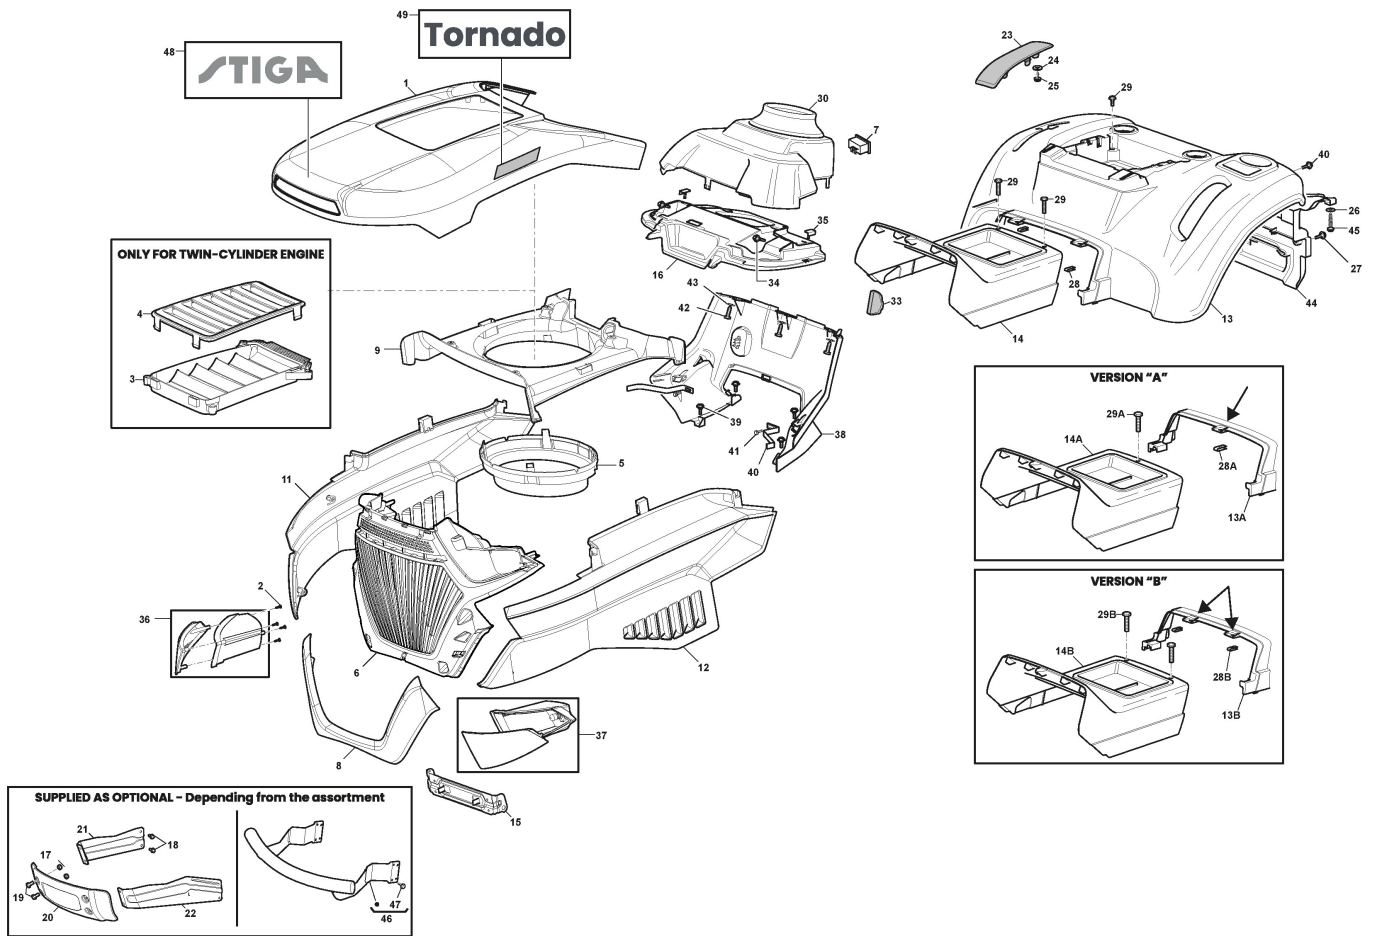

Bodywork

Ref.nr.	Qty	Item number	Description	Notes	From	Up to
1	1	325077035/0	Upper Engine Hood, Yellow	Yellow with air intake		
2	2	112728706/0	Screw			
3	1	325263325/0	Air Intake Grill			
4	1	325263326/0	Air Intake Grill			
5	1	325108106/0	Conveyor			
6	1	325077036/0	Frontal Bonnet			
7	1	9400-0384-01	Hour Meter	If foreseen		
8	1	325077037/0	Lower Hood, Front	Grey NCS8000N		
9	1	325108117/0	Air Intake Grill	Grey NCS8000N		
11	1	325207306/0	Bonnet Right Side Cover, Grey	Grey NCS8000N		
12	1	325207307/0	Bonnet Left Side Cover, Grey	Grey NCS8000N		
13	1	325110536/0	Yellow Wheels Cover	1 Hook - Version A		
13	1	325110536/1	Yellow Wheels Cover	2 Hooks - Version B		
14	1	325110539/0	Black Central Cover	1 Fixing Hole - Version A		
14	1	325110547/0	Black Central Cover	2 Fixing Holes - Version B		
15	1	325785551/1	Engine Hood Support			
16	1	325120302/0	Dashboard			
17	4	112155000/0	Nut			
18	4	112735599/0	Screw			
19	4	112792611/0	Screw			
20	1	382263501/0	Bumper			
21	1	382785255/0	Right Support			
22	1	382785257/0	Left Support			
23	1	325207190/2	Cover	Not needed for Gear Models		
24	4	112523050/0	Washer			
25	6	112735402/0	Screw			
26	2	112523040/0	Washer			
27	2	125943010/0	Screw			
28	2	112437506/0	Plate	Version B		
28	1	112437506/0	Plate	Version A		
29	2	125943010/0	Screw	Version A		
29	4	125943010/0	Screw	Version B		
30	1	325120303/0	Dashboard Cover			
33	1	325207191/1	Plate	Not needed for Hydro Models		
34	2	125943010/0	Screw			
35	2	325260003/0	Grommet			
36	1	382185516/0	Right Lamp Light Assy			
37	1	382185517/0	Right Lamp Light Assy			
38	1	325785298/0	Dashboard Support			
39	4	125943010/0	Screw			
40	2	325270325/0	Guide			
41	6	112735599/0	Screw			
42	3	112735406/0	Screw			
43	3	112523040/0	Washer			
44	1	325547429/0	Rear Plate, Black			
45	2	112735406/0	Screw			
46	1	382869037/0	Muffler Protection			
47	4	112735599/0	Screw