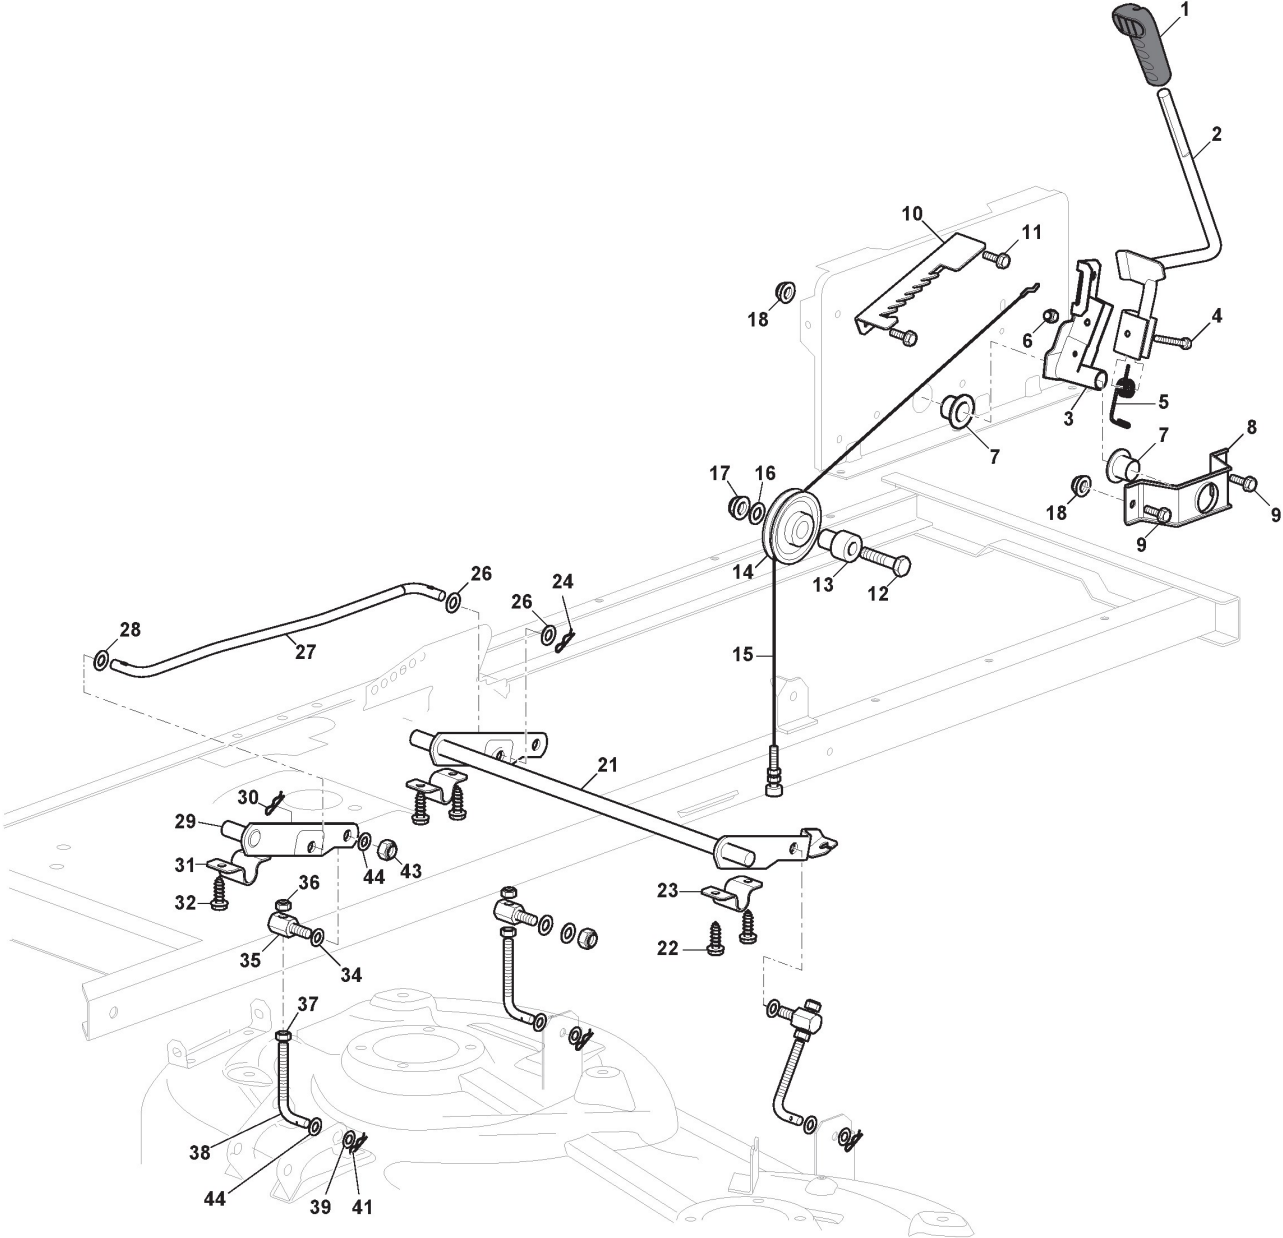

Cutting Plate Lifting

Ref.nr.	Qty	Item number	Description	Notes	From	Up to
1	1	325394533/0	Knob			
2	1	382318229/0	Lever			
3	1	382318231/1	Lifting Axle Assy			
4	1	112674700/0	Screw			
5	1	125430261/0	Spring			
6	1	112154510/0	Nut			
7	2	325038006/0	Bushing			
8	1	325785297/0	Support			
9	2	112792611/0	Screw			
10	1	325735515/0	Steering Sector			
11	2	112792611/0	Screw			
12	1	112793701/0	Screw			
13	1	125040636/1	Bushing			
14	1	125601579/0	Pulley			
15	1	382004620/0	Wire			
16	1	112523060/0	Washer			
17	1	112293201/0	Nut			
18	4	112155000/0	Nut			
21	1	382318295/1	Lifting Axle			
22	4	112735599/0	Screw			
23	1	325547231/1	Plate			To S/N 23FA3RON 000141
23	1	325547467/0	Lifting Deck Axle Plate		From S/N 23FA3RON	
24	1	124487997/0	Cotter Pin			
26	2	325670010/0	Antifriction Washer			
27	1	125033109/0	Connecting Rod			
28	1	325670010/0	Antifriction Washer			
29	1	382318293/1	Axle			
30	1	124487997/0	Cotter Pin			
31	1	325547231/1	Plate			To S/N 23FA3RON 000141
31	1	325547467/0	Lifting Deck Axle Plate		From S/N 23FA3RON	
32	2	112735599/0	Screw			
34	3	325670008/1	Washer			
35	3	125510170/0	Pin			
36	3	112156602/0	Nut			
37	3	112295200/0	Nut			
38	1	125840012/1	Tie Rod			
39	3	325670008/1	Washer			
41	3	124487998/0	Cotter Pin			
43	3	112156602/0	Nut			
44	6	112521360/0	Washer