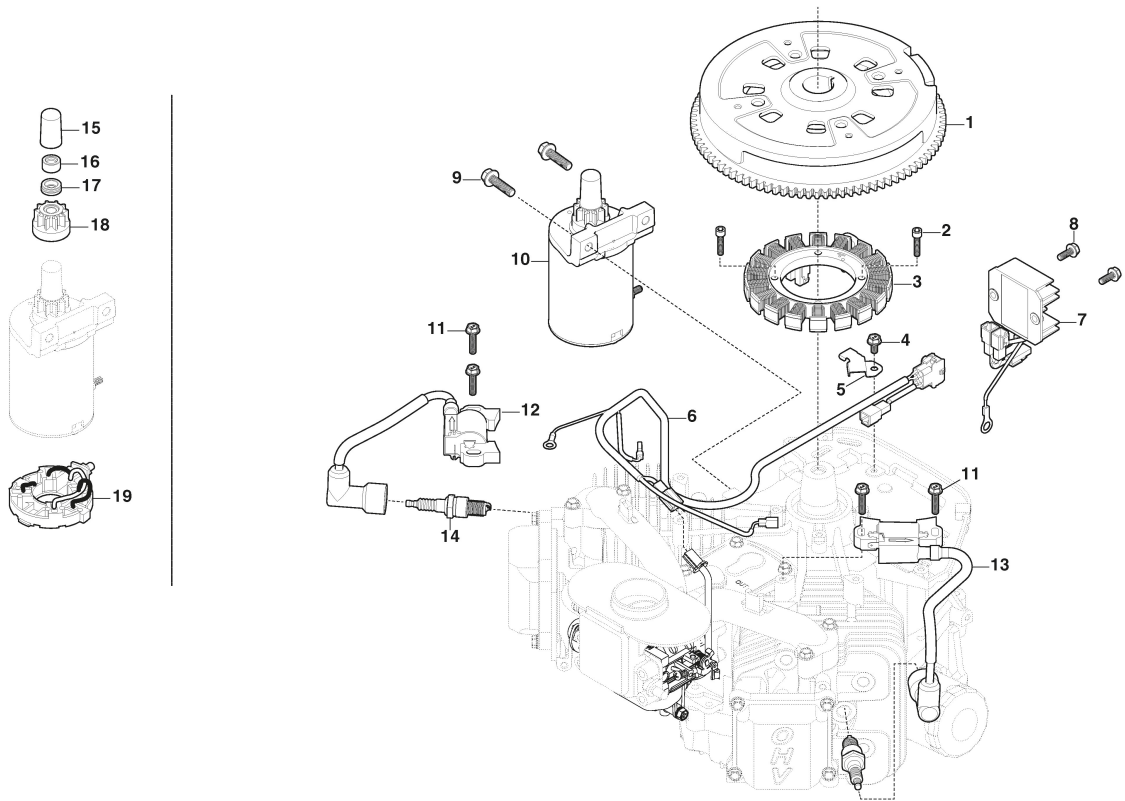

Ignition Coil, Starter Motor, Flywheel

Ref.nr.	Qty	Item number	Description	Notes	From	Up to
1	1	118551593/0	Flywheel			
3	1	118551594/0	Coil Assy, Charge			
6	1	118551599/0	Harness Assy			
7	1	118551596/0	Rectfier			
10	1	118551595/0	Start Motor Assy			
12	1	118551598/0	Electronic Coil			
13	1	118551597/0	Electronic Coil			
14	2	9400-0289-01	Spark Plug (Rn9Yc)	RN9YC		
15	1	118552282/0	Plug			
16	1	118552283/0	Collar			
17	1	118552284/0	Spring			
18	1	118552285/0	Pinion			
19	1	118552281/0	Brush Set