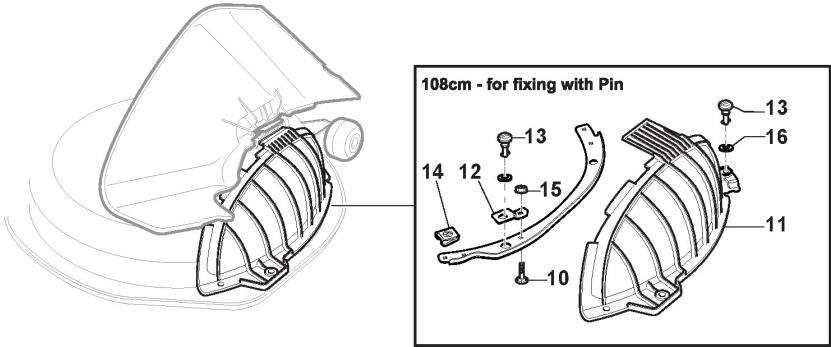

Optionals On Request

Ref.nr.	Qty	Item number	Description	Notes	From	Up to
1	1	382869038/0	Muffler Protection			
2	4	112735599/0	Screw			
5	2	382650211/0	Stiffening			
6	1	382033111/0	Rod			
7	2	112155000/0	Nut			
8	1	125510021/1	Hitch Pin			
9	1	124487999/0	Spring Pin			
10	1	112815206/0	Screw			
11	1	325140107/0	Deflector			
12	2	325785473/0	Pin			
13	2	125580040/0	Stake			
14	2	118737221/0	Plate			
15	2	112292102/0	Nut			
16	2	112604899/0	Crown Fastener