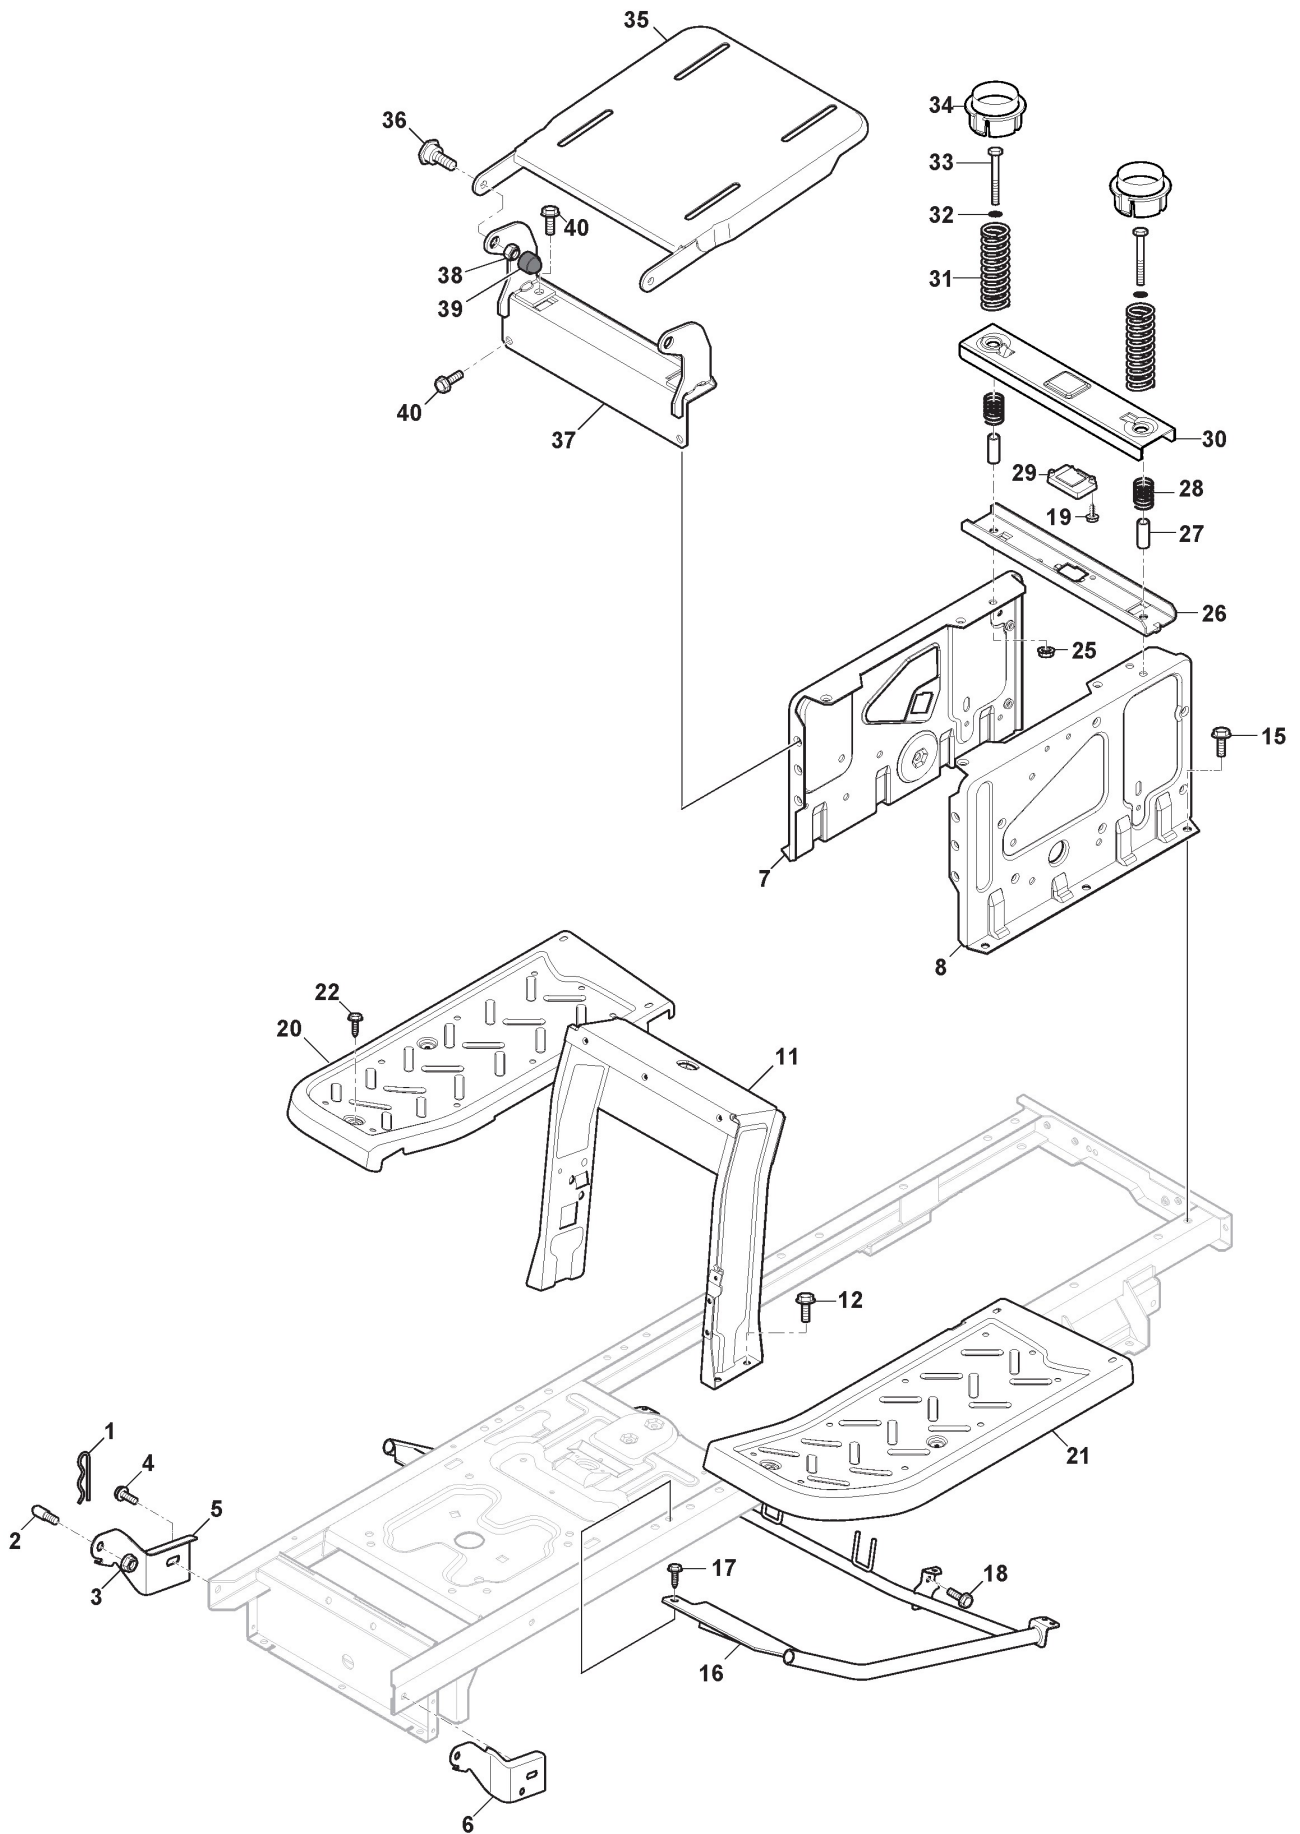

Frame - From S/N 23DA3RON002449

Ref.nr.	Qty	Item number	Description	Notes	From	Up to
1	1	124487998/0	Cotter Pin			
2	2	125510169/1	Pin			
3	4	112155000/0	Nut			
4	2	112735402/0	Screw			
5	1	325547471/0	Right Plate			
6	1	325547473/0	Left Plate			
7	1	325785331/2	Right Seat Support			
8	1	325785333/2	Left Seat Support			
11	1	382785169/1	Steering Column Support			
12	4	125943009/0	Screw			
15	6	125943009/0	Screw			
16	1	382785197/1	Footboard Support	For Hydrostatic Models		
17	2	125943009/0	Screw			
18	2	125943009/0	Screw			
19	2	112728697/0	Screw			
20	1	325500050/0	Right Footboard			To S/N 24AA3RON
20	1	325500050/1	Right Footboard		From S/N 24AA3RON 001123	
21	1	325500051/0	Left Footboard			To S/N 24AA3RON
21	1	325500051/1	Left Footboard		From S/N 24AA3RON 001123	
22	2	112735402/0	Screw			
25	2	112293201/0	Nut			
26	1	325820109/1	Seat Support			
27	2	125160048/0	Spacer			
28	2	125430263/0	Spring			
29	1	325785379/1	Support			
30	1	325820113/0	Seat Switch Support Bar			
31	2	125430264/1	Spring			
32	2	112521350/0	Washer			
33	2	112691400/0	Screw			
34	2	325600148/0	Hood			
35	1	382547061/1	Plate			
36	2	122524970/3	Pin			
37	1	382820151/3	Seat Support			
38	2	112155010/0	Nut			
39	2	118203854/0	Cap			
40	4	125943009/0	Screw