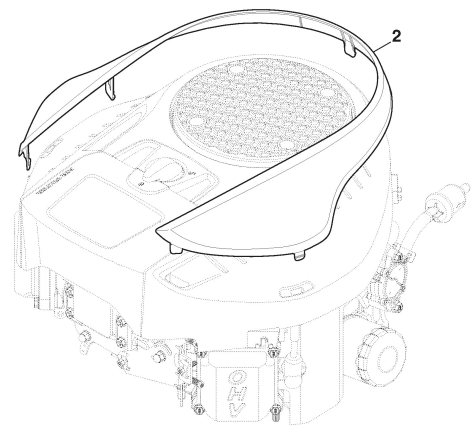

Engine, Engine Cover

Ref.nr.	Qty	Item number	Description	Notes	From	Up to
1	1	118551536/0	Engine Assembled			
2	1	325055008/0	Cover Ring, Yellow