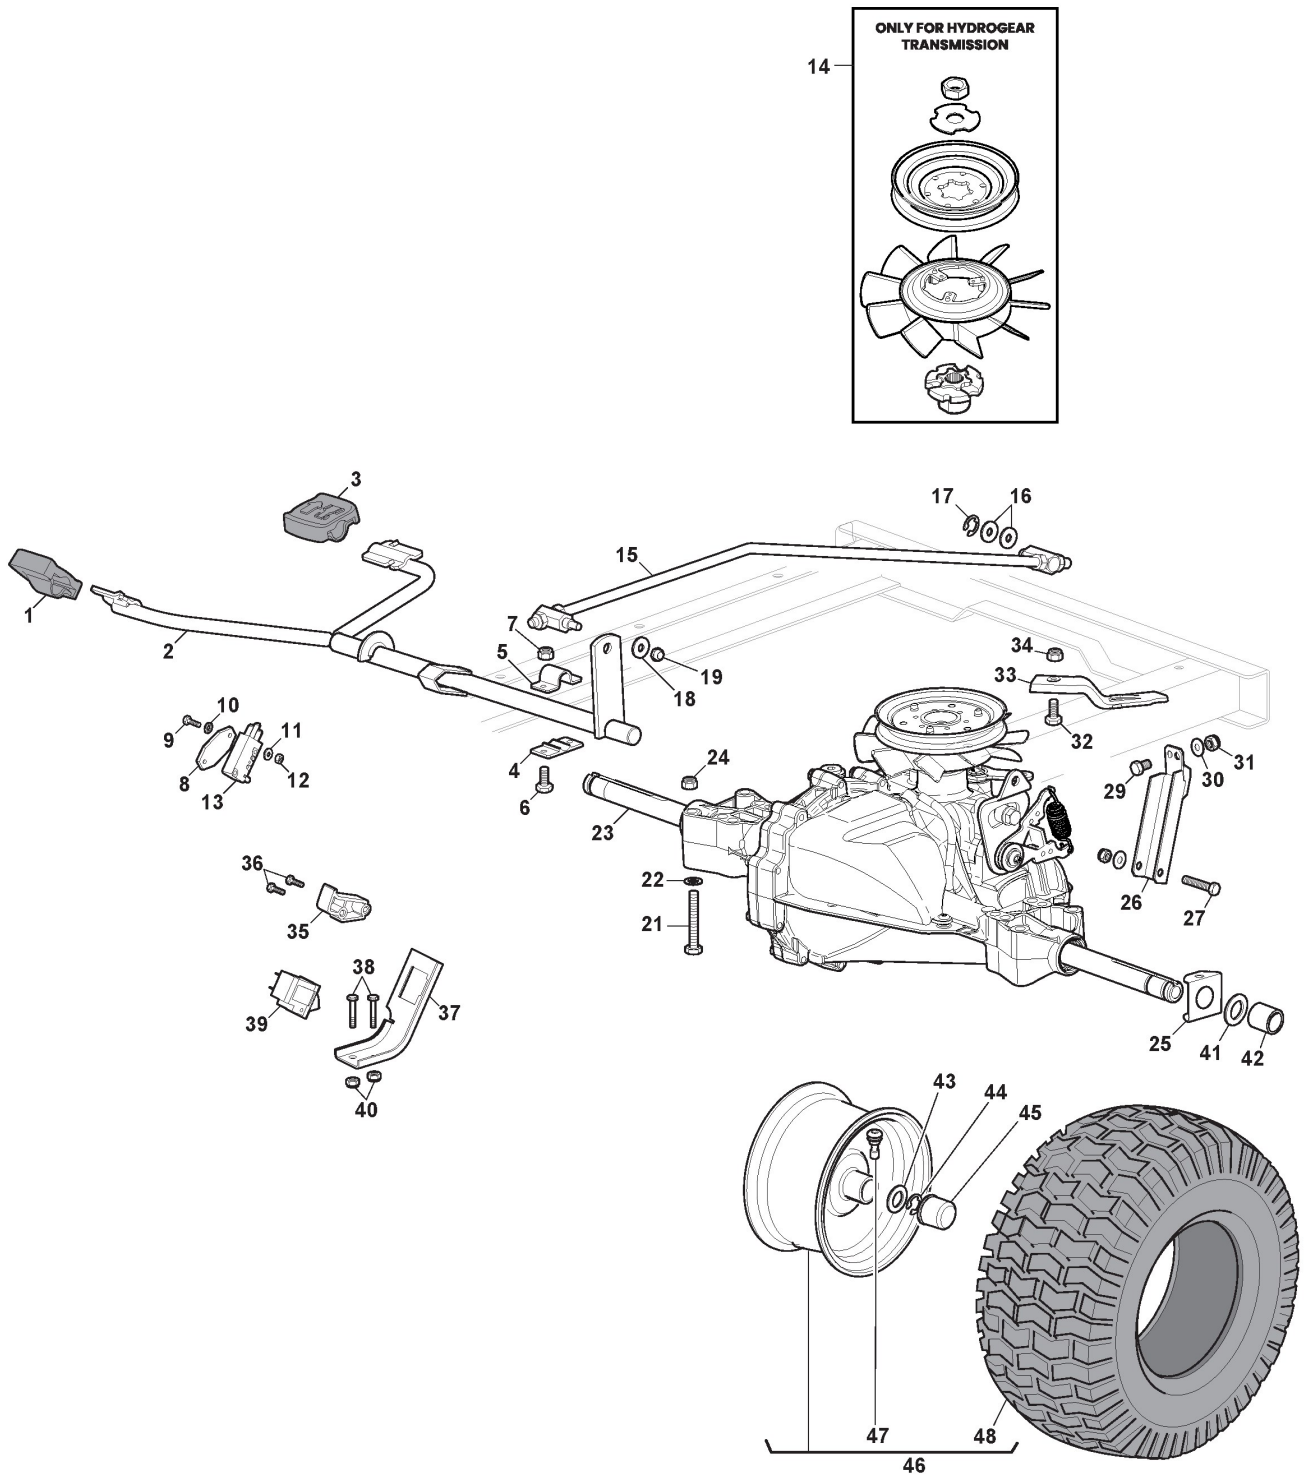

Bodywork

Ref.nr.	Qty	Item number	Description	Notes	From	Up to
1	1	325110274/0	Clamp Cover Front			
2	1	382000574/2	Drive Pedal			
3	1	325110331/0	Clamp Cover Rear			
4	2	325785350/0	Support			
5	2	325547467/0	Lifting Deck Axle Plate			
6	4	112735599/0	Screw			
7	4	112154510/0	Nut			
8	1	327546019/0	Neutral Switch Fixing Plate			
9	2	112735602/0	Screw			
10	2	112540020/0	Washer			
11	2	112581100/0	Grower			
12	2	112290791/0	Nut			
13	1	119410609/1LC	Microswitch			
14	1	118802723/0	Fan Kit	Only for Hydrogear Transmission		
15	1	382000685/1	Drive Rod Assy			
16	2	325670011/0	Antifriction Washer			
17	1	112000940/0	Circlip ø7			
18	1	112523040/0	Washer			
19	1	112154510/0	Nut			
21	4	112691600/0	Screw			
22	4	112521350/0	Washer			
23	1	118401023/0	Hydrostatic Transmission - Loncin (HT2B)			
24	4	112155000/0	Nut			
25	2	325670026/0	Washer			
26	1	382785299/0	Support			
27	1	112691700/0	Screw			
29	1	112792611/0	Screw			
30	2	112523060/0	Washer			
31	2	112155000/0	Nut			
32	1	112791400/0	Screw			
33	1	325318251/0	Lever			
34	1	112154510/0	Nut			
35	1	325060034/1	Cam			
36	2	112735402/0	Screw			
37	1	325774573/0	Clamp			
38	2	112791400/0	Screw			
39	1	119410623/0	Microswitch			
40	2	112154510/0	Nut			
41	2	125670005/2	Washer			
42	2	125160101/0	Spacer			
43	6	125670005/2	Washer			
44	2	112001000/0	Circlip ø15			
45	2	322110241/0	Hub Cover	with Stiga Logo		
46	2	382680077/0	Wheel Assy	with Dark Grey Rimm		
47	2	125950000/0	Valve			
48	2	125590026/0	Tyre 20x10.00-10 PLY4 P519 (WANDA)