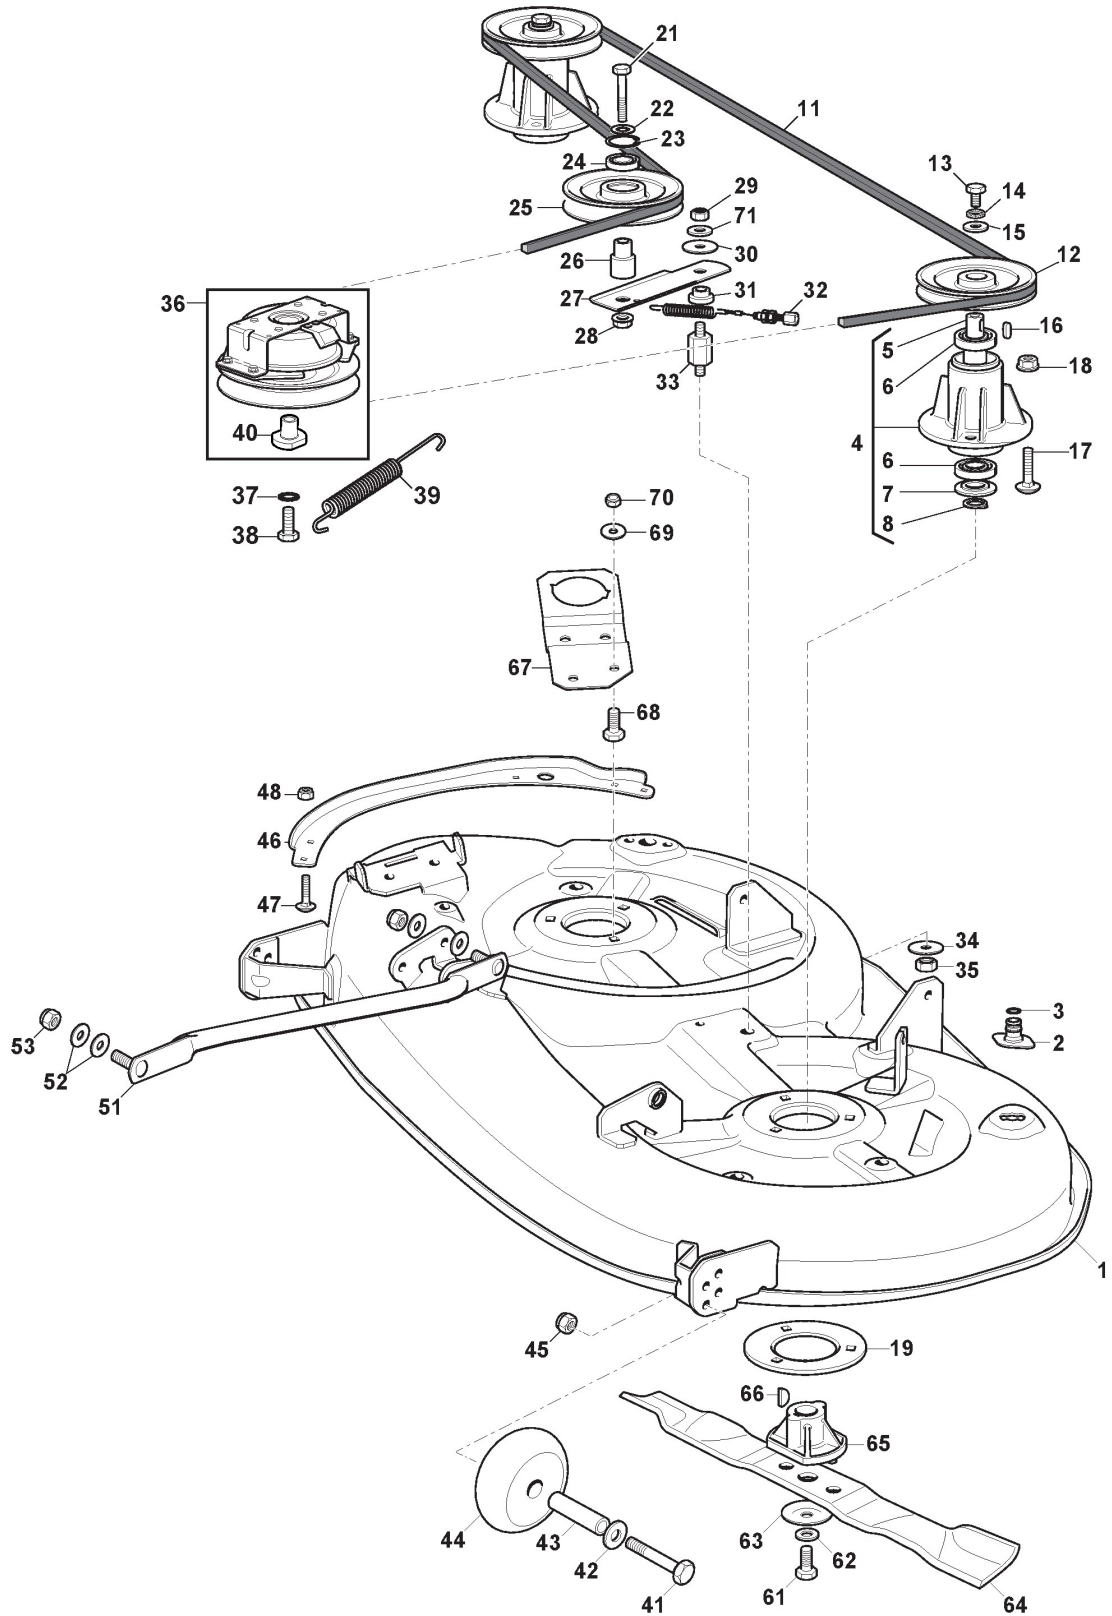

Cutting Plate

Ref.nr.	Qty	Item number	Description	Notes	From	Up to
61	2	112735694/0	Screw			
62	2	112523080/0	Washer			
63	2	122160400/0	Elastic Disc			
64	1	1134-9231-01	Mulching Blades	Stiga Packed into 182004357/0 (2pcs)		
64	2	182004357/0	Mulching Blade	Mulching		
65	2	1134-9159-01	Blade Holder	Stiga Packed into 125463200/0		
65	2	125463200/0	Blade Holder			
66	2	112139100/0	Key			
67	2	325774665/0	Bracket			
68	2	112793102/0	Screw			
69	2	112523060/0	Washer			
70	2	112154210/0	Nut			
71	1	322672150/0	Antifriction Washer