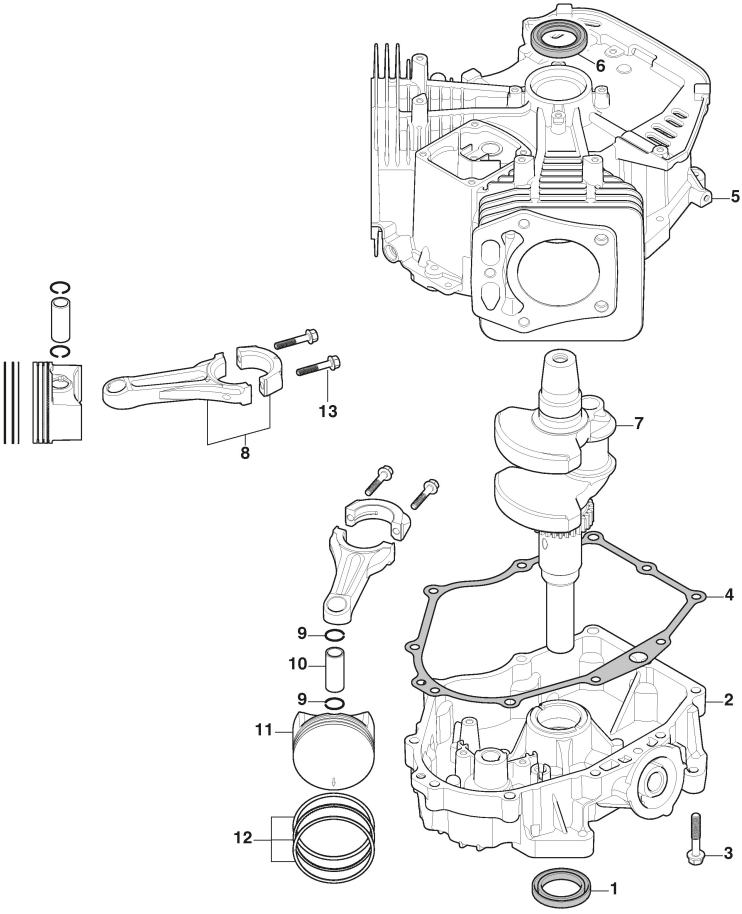

Piston, Crankshaft, Crankcase

Ref.nr.	Qty	Item number	Description	Notes	From	Up to
1	1	118551602/0	Oil seal	d=38_D=62_b=8		
2	1	118551541/0	Crankcase Cover			
3	10	scrw	Screw	M8x45		
4	1	118551542/0	Gasket			
5	1	118551628/0	Cylinder			
6	1	118551418/0	Oil Seal	d=35_D=52_b=7		
7	1	118551555/0	Crankshaft			
8	2	118551554/1	Connecting Rod Assy			
9	4	118551600/0	Oil seal			
10	2	118551552/0	Piston Pin			
11	2	118551629/0	Piston			
12	2	118551630/0	Piston, Ring Set			
13	4	118552498/0	Bolt