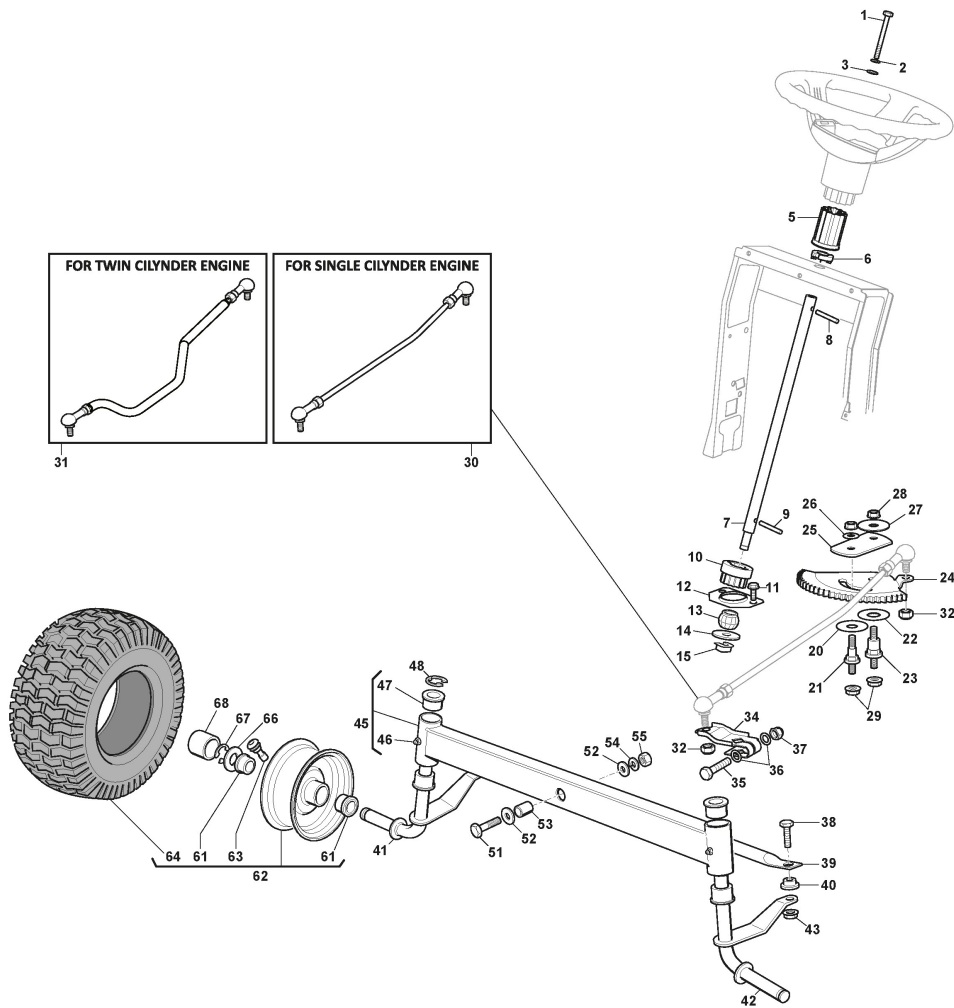

Steering

Ref.nr.	Qty	Item number	Description	Notes	From	Up to
1	1	112692100/0	Screw			
2	1	112540260/0	Washer			
3	1	112521360/0	Washer	Not for STIGA Brand Machine		
5	1	382785304/0	Support			
6	1	325038008/0	Bushing			
7	1	125520018/0	Steering Column			
8	1	112620300/0	Spring Pin 6x50			
9	1	112622650/0	Dowel pin			
10	1	125570003/0	Pinion			
11	2	127943054/0	Screw			
12	1	325785213/1	Support			
13	1	325743000/0	Joint			
14	1	112521370/0	Washer			
15	1	112436030/0	Plate			
20	1	322672151/0	Antifriction Washer			
21	1	125510173/0	Pin			
22	1	125670023/0	Washer			
23	1	125510165/0	Pin			
24	1	325735519/0	Steering Sector			
25	1	325547233/0	Plate			
26	1	112369500/0	Elastic Washer			
27	1	122160400/0	Elastic Disc			
28	2	112155010/0	Nut			
29	2	112155010/0	Nut			
31	1	382000689/0	Steering Rod	for Twin Cilynder Engine		
32	2	112156602/0	Nut			
34	1	382318323/0	Steering Control Lever			
35	1	112692395/2	Screw			
36	2	112521360/0	Washer			
37	1	112155020/0	Nut			
38	2	125510103/0	Pin			
39	1	325840029/0	Tie Rod	Steel		
40	2	325038007/0	Bushing			
41	1	382230373/1	Right Stub Axle	15"		
42	1	382230375/1	Left Stub Axle	15"		
43	2	112155000/0	Nut			
45	1	382034029/0	Rod	Steel		
46	2	112379511/0	Grease Dispenser			
47	4	125034002/1	Bushing			
48	1	112001000/0	Circlip ø15			
51	1	112692695/0	Screw			
52	2	112523100/0	Washer			
53	1	125160016/1	Spacer			
54	1	112587100/0	Grower			
55	1	112295300/0	Nut			
61	4	125122200/2	Bearing			
62	2	382680113/0	Wheel Assy 15" - PR2 P512	15" - P512		
63	2	125950000/0	Valve